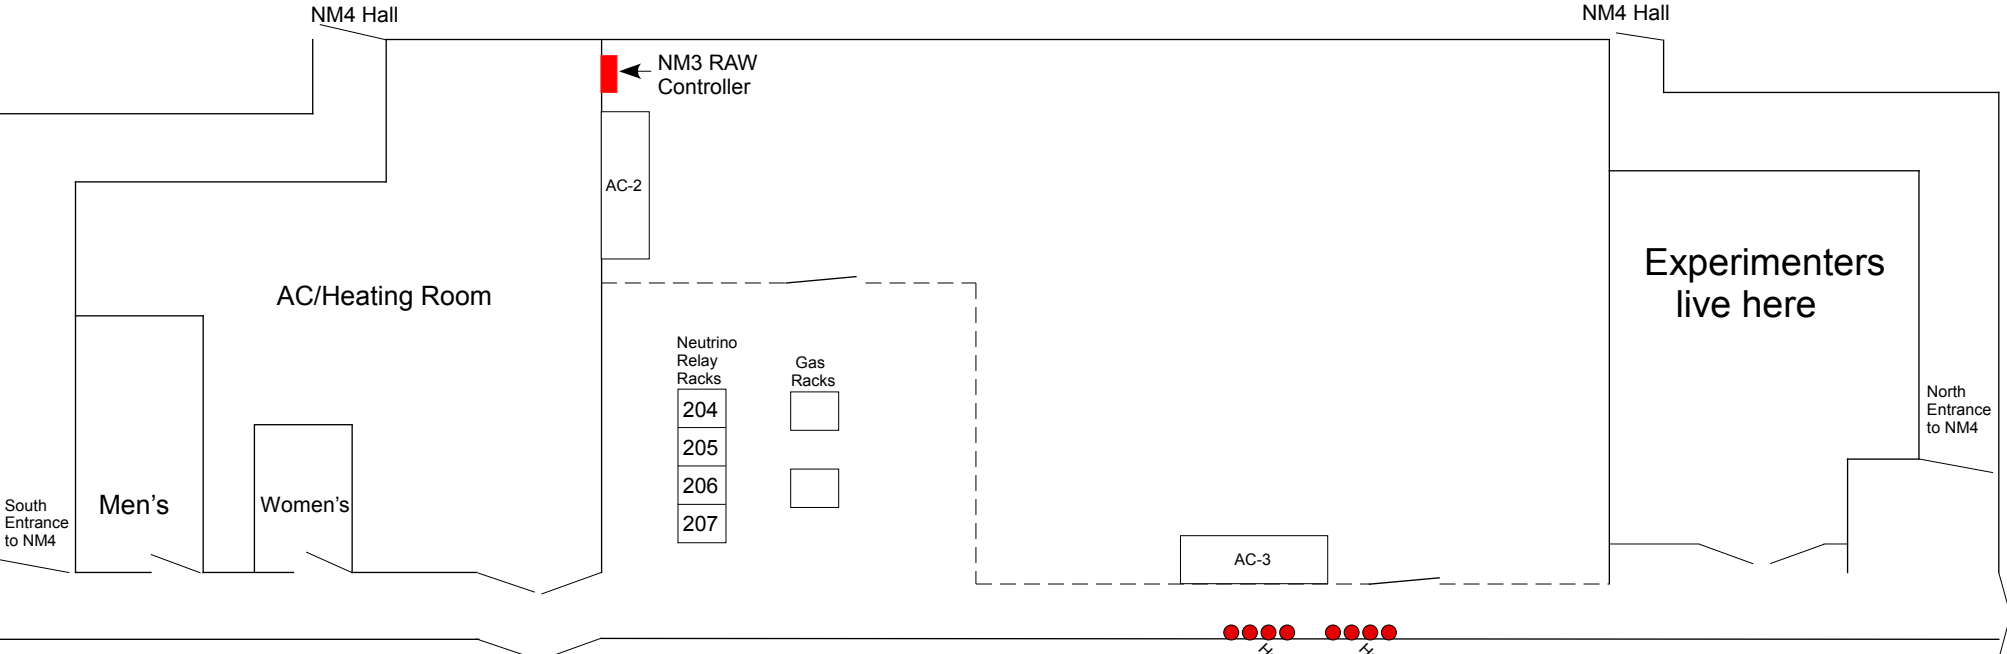

SeaQuest Service Building

- 204 - Neutrino Crate \$6E
 - 1/2 height Controls Crate
- 205 - NIM Crate - Droeges, SEM Digitizers
 - E906W VME, Multiwires
 - SWIC Controller
 - Main Ring Beam Loss Monitor System Chassis
- 206 - Console CLX220
- 207 - Safety System