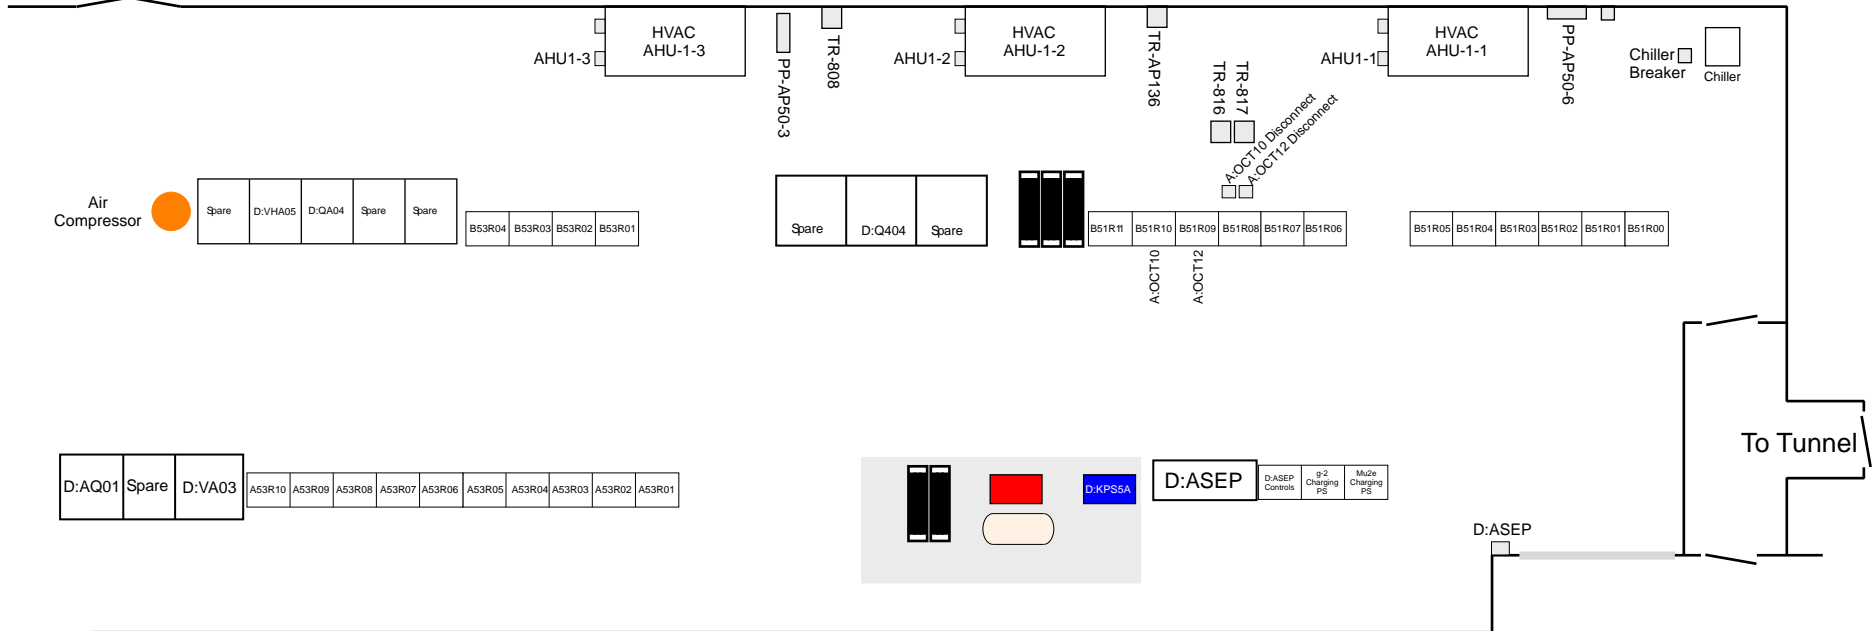

B51R04
MADC #34

B51R05
Crate \$50

B51R06
Scope
NIM Crate
D:TORA00
D:TORABT
HV ION Clearing Supply
Positive HV ION Clearing Supply
PLC

B51R00
Safety System

B51R01

B51R02

B51R03

B53R04
Repeaters
Muon Crate \$51
PS Beam Permit Chassis

B54R03
Muon Crate \$52
MADC #11

B53R02
MADC #63

B53R01
D:KPS5A Kicker

A53R08
Scope
Klixon Chassis

A53R09
DS-CSAP50
HT501 VT401
HT403 VT403
HT405 VT406
HTA03 HTA05
HTA02 HTA03

A53R10
MADC #39
Crate \$5F

A53R05
Safety Unit #13
Safety Unit #14
CATV Monitor
PLC