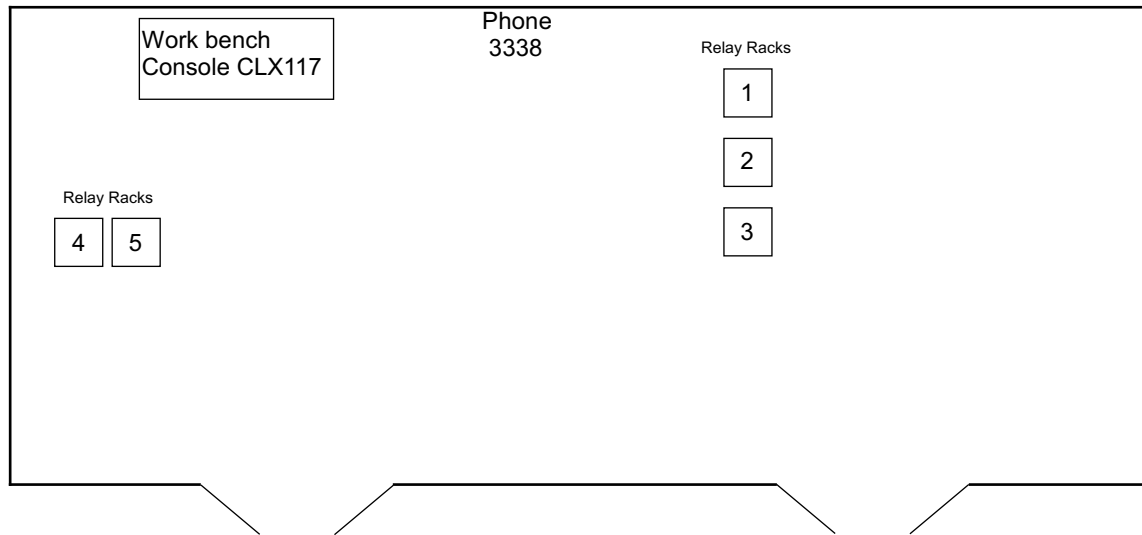

# E17 Service Building

- 4 E17K Pbar
- 5 Relay Rack Breaker  
NIM Crate  
Spellman PS  
Scope

- 1 CATV Monitor  
CATV Channel Modulator  
CATV Modulator  
(3) Scopes  
VSA #1  
VSA #2
- 2 (4) Schottky Signal  
Processing Chassis  
H & V for P & Pbar  
TeV Schottky local  
Oscillator Chassis  
NIM Crate  
Proton & Pbar Gating  
PLC
- 3 CATV Channel  
Modulator  
NIM Crate  
Proton 53 MHz RF