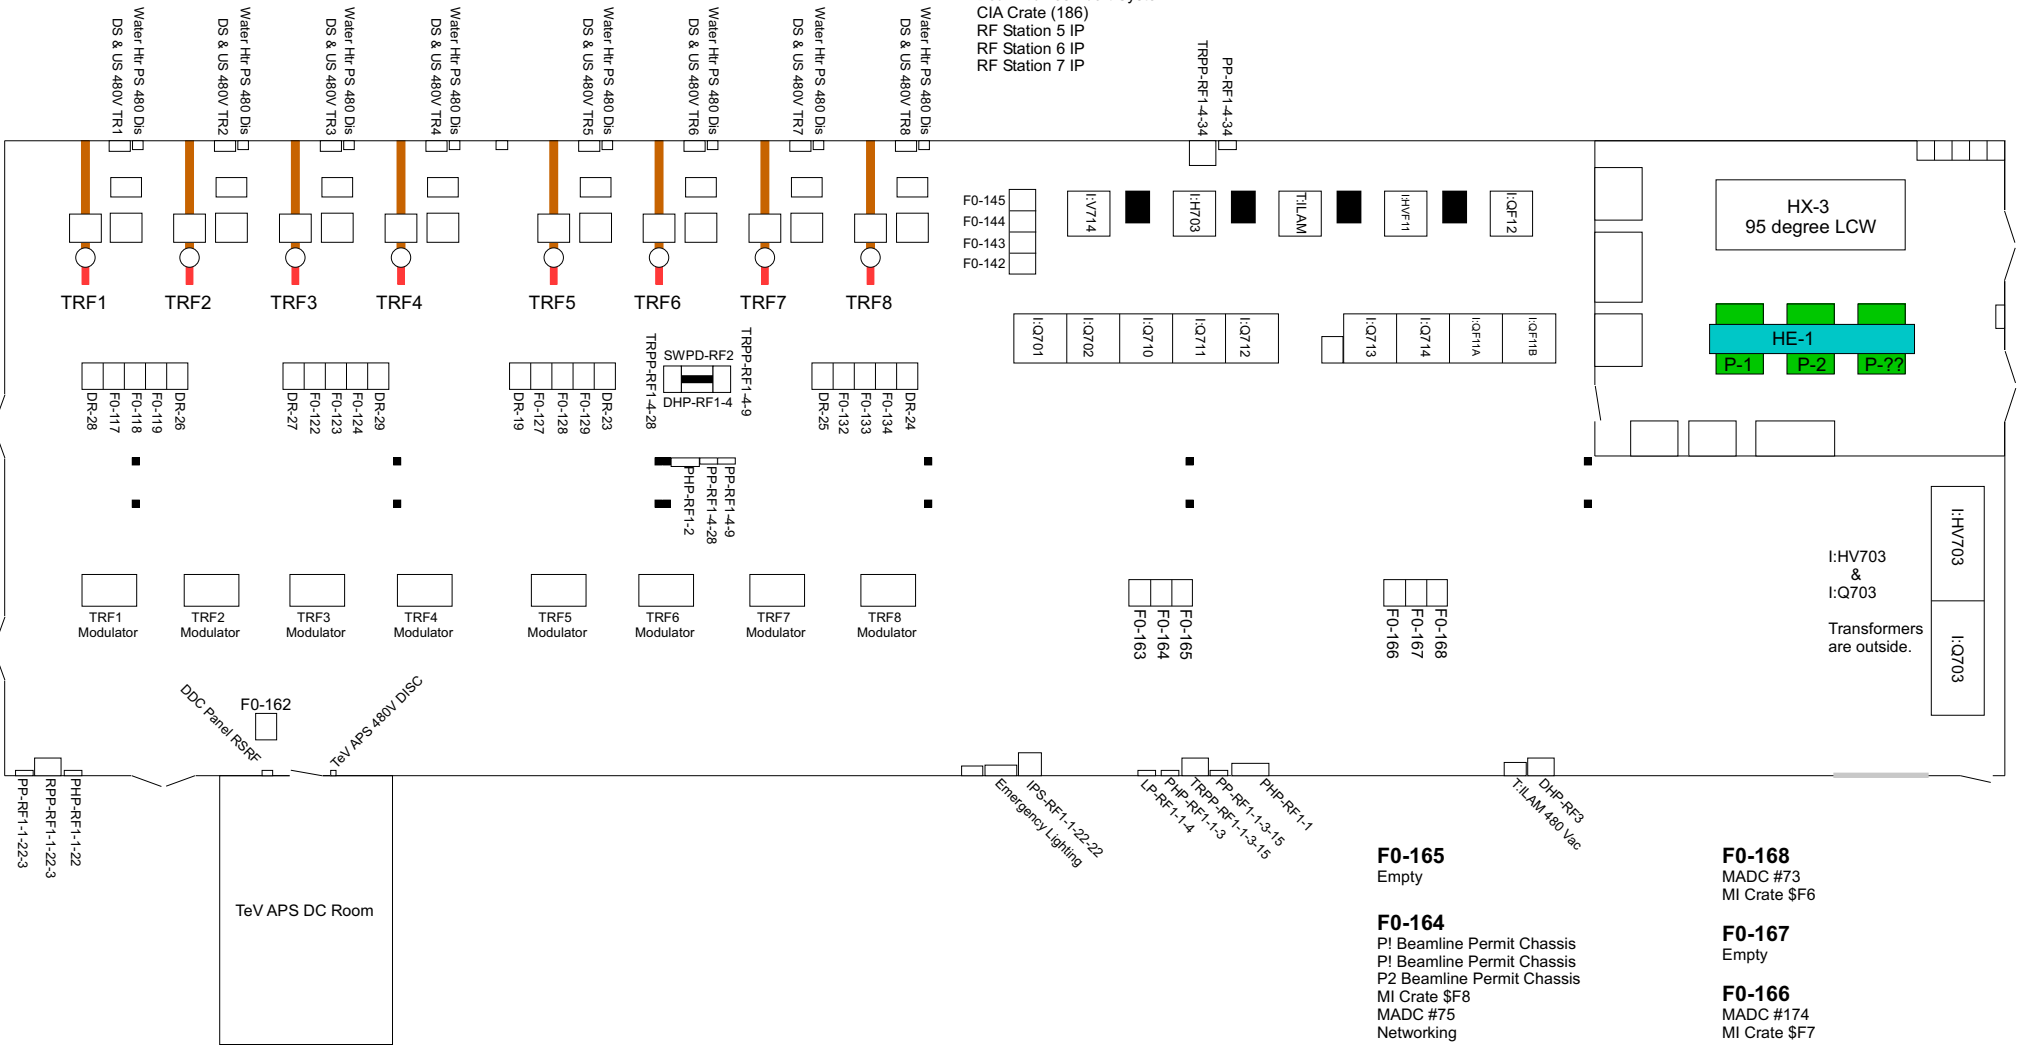

F0 Service Building - RF Area

F0-145
RF Station 1 IP
RF Station 2 IP
RF Station 3 IP
RF Station 4 IP

F0-143
IP17, IP18, IP19
RF Station 8 IP

F0-144
Beam Valves Abort System
CIA Crate (186)
RF Station 5 IP
RF Station 6 IP
RF Station 7 IP

F0-142
Sublimation Pump Control Unit
IPF11A, IPF11B, IPF11C PS

F0-165
Empty

F0-164
P1 Beamline Permit Chassis
P1 Beamline Permit Chassis
P2 Beamline Permit Chassis
MI Crate \$F8
MADC #75
Networking

F0-163
F-Sector Safety System Chassis
F-Sector Safety System Chassis
MI Safety System Chassis
LEPR Safety System Chassis
Tevatron Safety System Chassis
MUX Chassis
F0 MVA Entrance ODH Chassis
F0/P-150 ODH Chassis
F0/A-150 ODH Chassis
F0 Control Room ODH Chassis
F0 Gallery ODH Chassis

F0-168
MADC #73
MI Crate \$F6

F0-167
Empty

F0-166
MADC #174
MI Crate \$F7