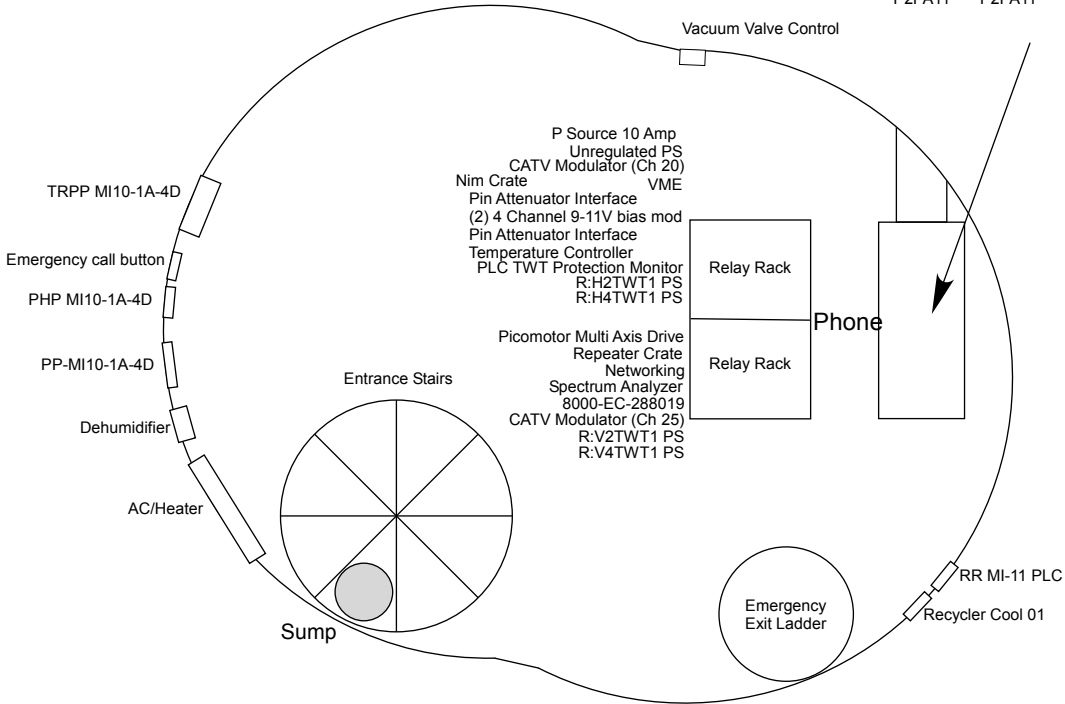

MI-11 Peanut Relay Racks

H4A11	P2A11	P1V4A1	P1A11	P2A12	H4A12	V4A11
P1PA11						
H4A11	H4PA11	V4PA11	V4A11	P1T11		
P2PA11	P2PA11	P1A12	H4A12			

Phone Numbers MI11 Peanut: 8111 MI21 Peanut: 8821

Temps MI-11 R:P11TMP MI-21 R:P21TMP
