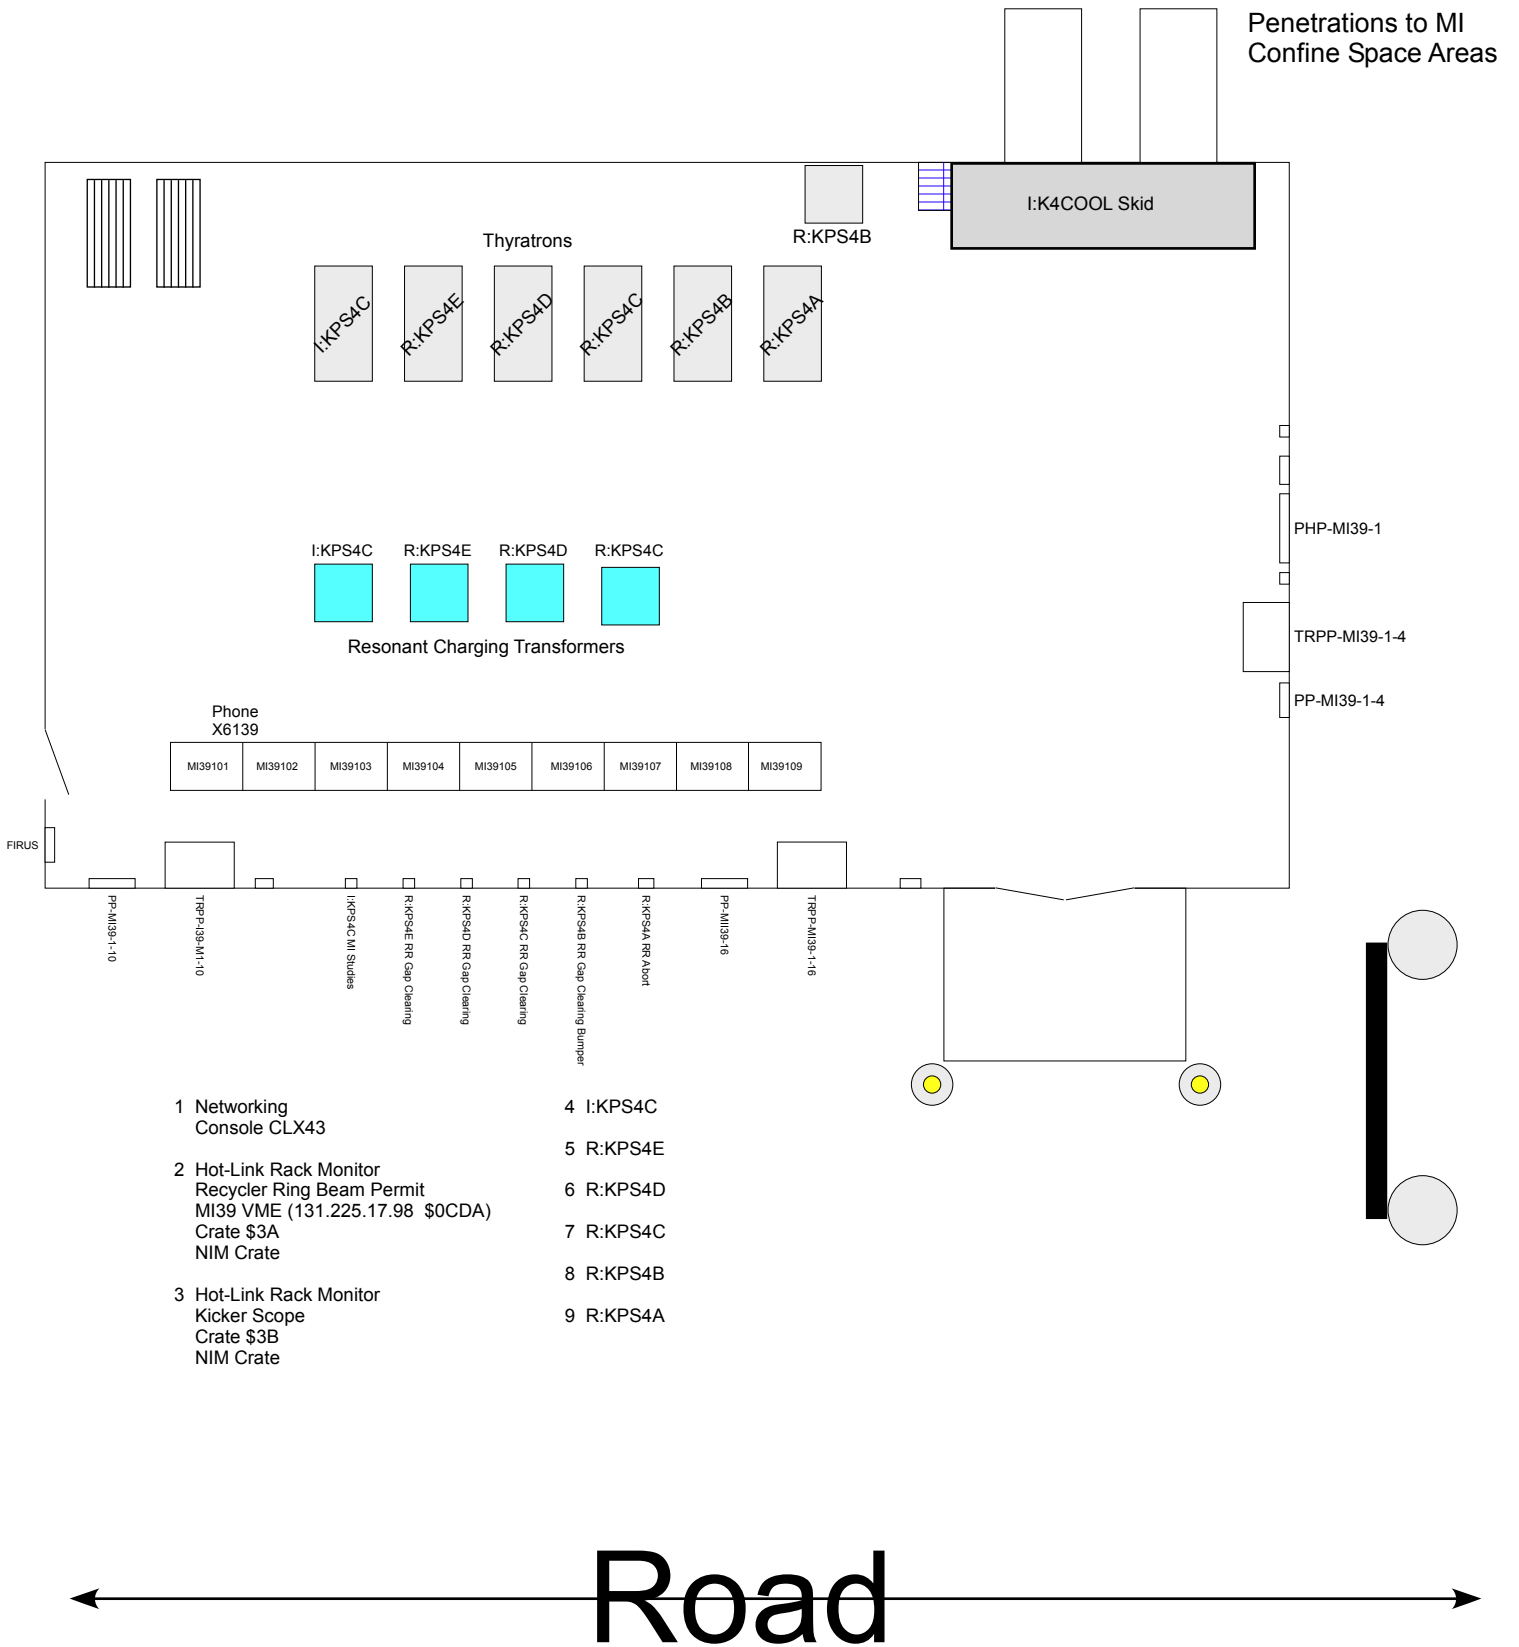

MI-39 Service Building

- | | |
|--|---|
| <p>1 Networking Console CLX43</p> <p>2 Hot-Link Rack Monitor
Recycler Ring Beam Permit
MI39 VME (131.225.17.98 \$0CDA)
Crate \$3A
NIM Crate</p> <p>3 Hot-Link Rack Monitor
Kicker Scope
Crate \$3B
NIM Crate</p> | <p>4 I:KPS4C</p> <p>5 R:KPS4E</p> <p>6 R:KPS4D</p> <p>7 R:KPS4C</p> <p>8 R:KPS4B</p> <p>9 R:KPS4A</p> |
|--|---|