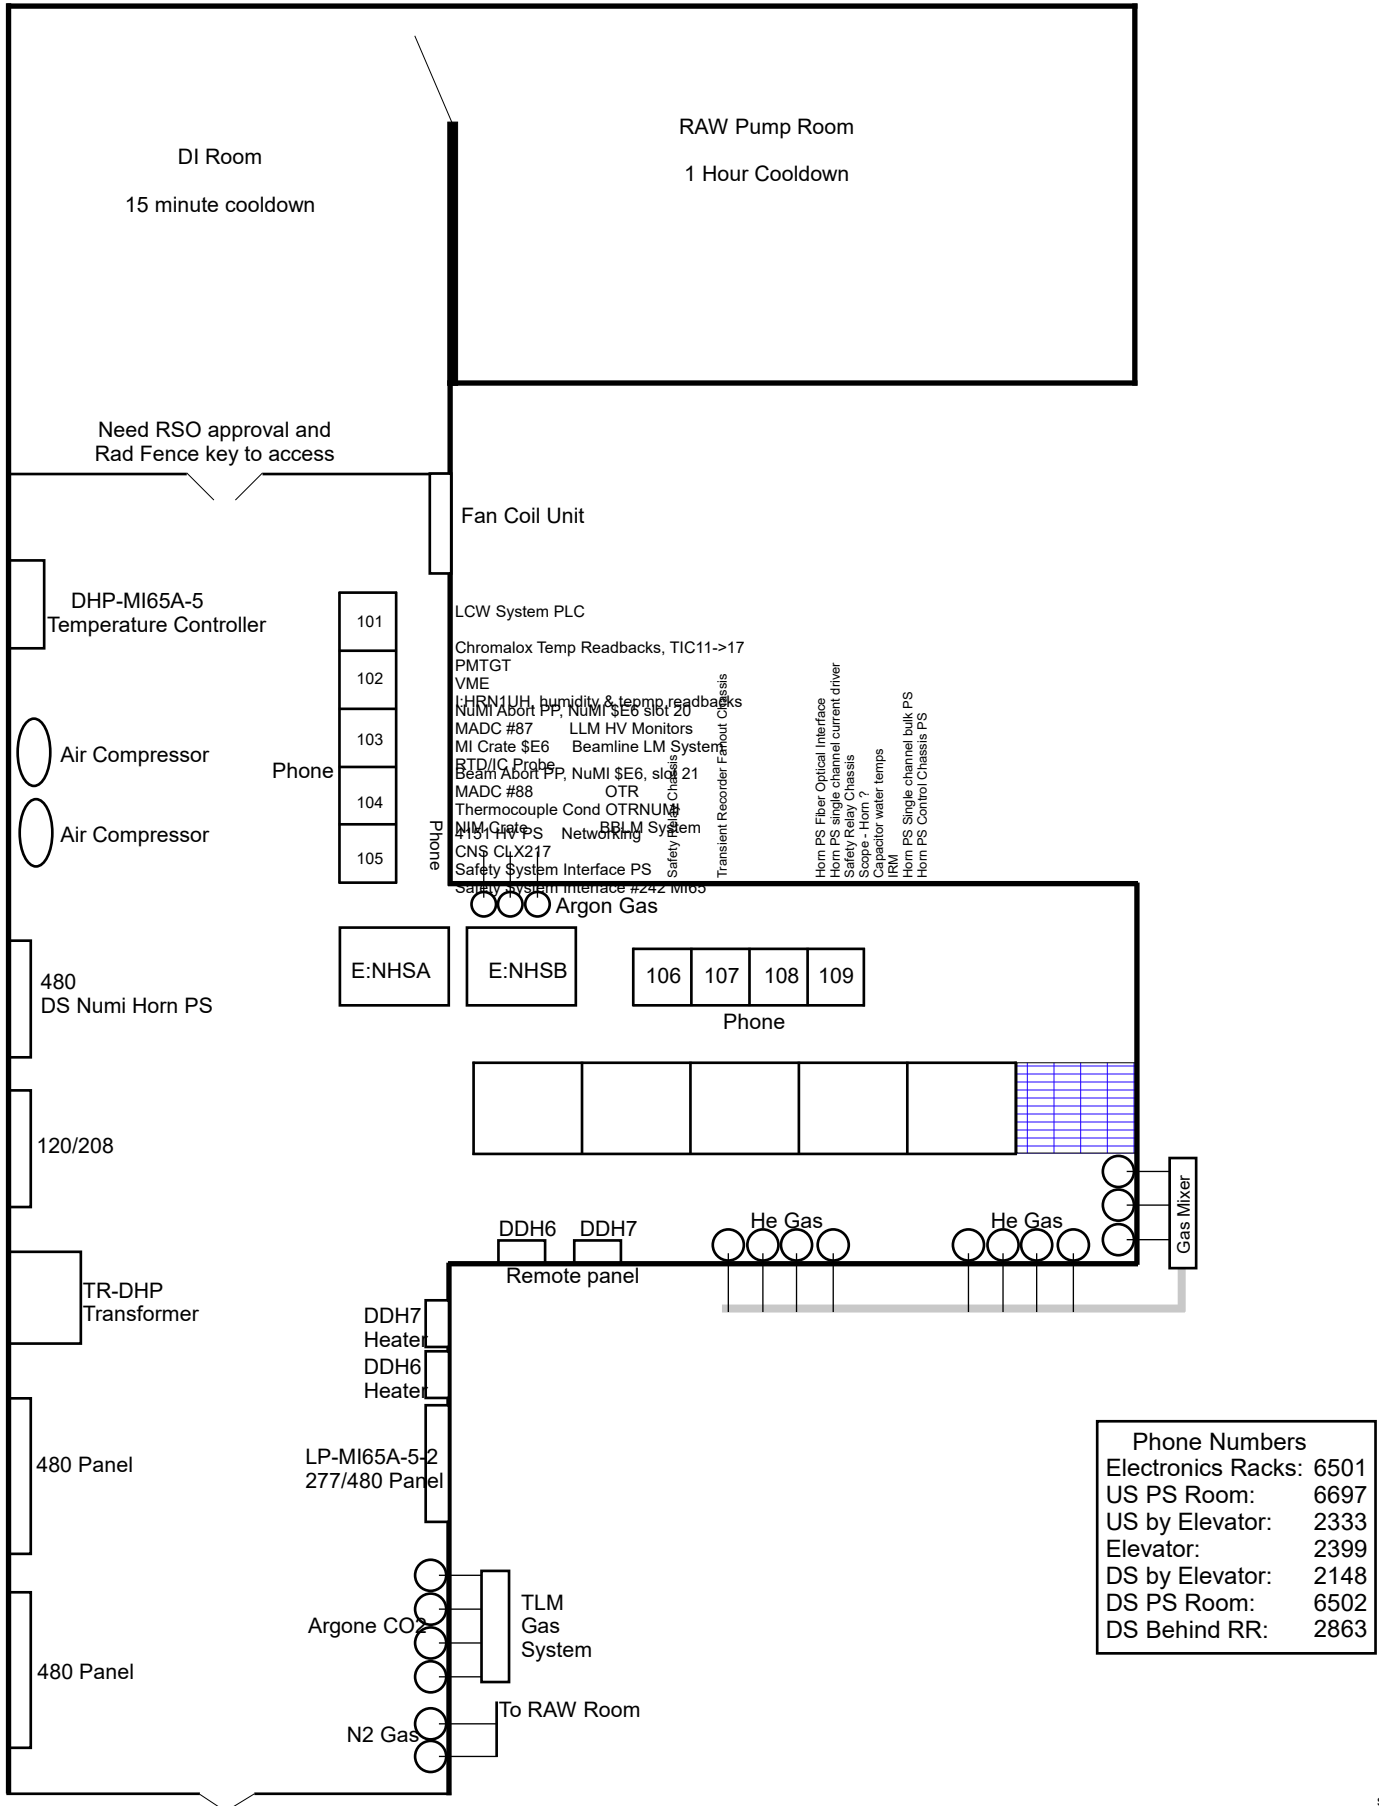

# MI65 Downstairs Power Supply Room

Phone Numbers	
Electronics Racks:	6501
US PS Room:	6697
US by Elevator:	2333
Elevator:	2399
DS by Elevator:	2148
DS PS Room:	6502
DS Behind RR:	2863