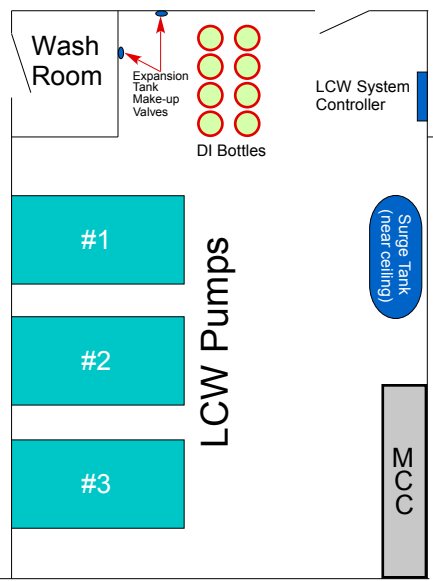

MS2 - Service Building

PHP-ML-3A
MC2Q1 MC2V
MC2Q2 MC2H
MT2V MT2Q1
MT2Q2

SWBD-ML-Lab3 **MT2WD2**
 SWBD-ML-Lab2 **MT2WD1**
MT2WU

- 1 - 1/2 Height crate
 - Meson Crate \$15
- 2 - AC Motor Controller Chassis
- 3 - CATV
- 4 - 1/2 Height crate
 - Meson Crate \$14
- 5 - 8 Port Active ARCNET Hub
 - (3)SWIC Controllers
 - NIM Crate (Droeges)
- 6 - Meson Crate \$17
- 7 - Meson Crate \$18
 - Console CLX115
- 8 - Empty
- 9 - CIA Crate (No 186 card)
- 10 - Empty
- 11 - Magnet Interlock Chassis