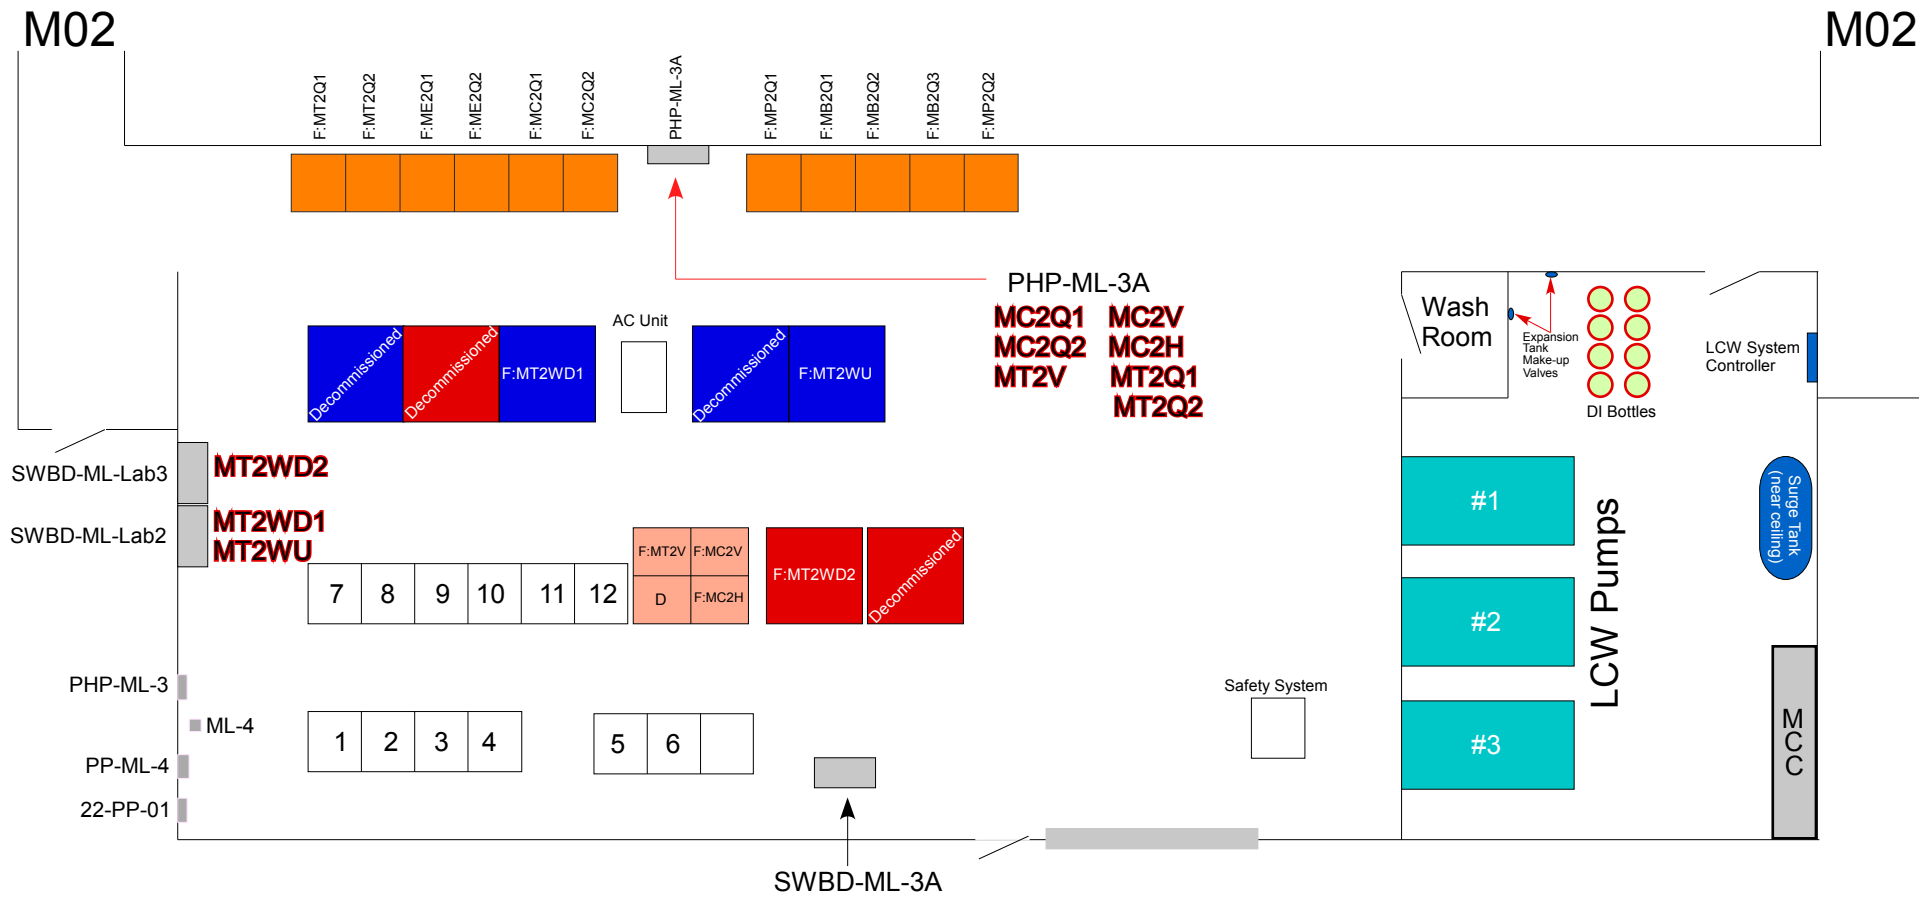

MS2 - Service Building

PHP-ML-3A
MC2Q1 MC2V
MC2Q2 MC2H
MT2V MT2Q1
MT2Q2

SWBD-ML-Lab3 **MT2WD2**
 SWBD-ML-Lab2 **MT2WD1**
MT2WU

- 1 - 1/2 Height crate
 - Meson Crate \$15
- 2 - AC Motor Controller Chassis
- 3 - CATV
- 4 - 1/2 Height crate
 - Meson Crate \$14
- 5 - 8 Port Active ARCNET Hub
 - (3)SWIC Controllers
 - NIM Crate (Droeges)
- 6 - Meson Crate \$17
- 7 - Meson Crate \$18
 - Console CLX115
- 8 - Empty
- 9 - CIA Crate (No 186 card)
- 10 - Empty
- 11 - Magnet Interlock Chassis