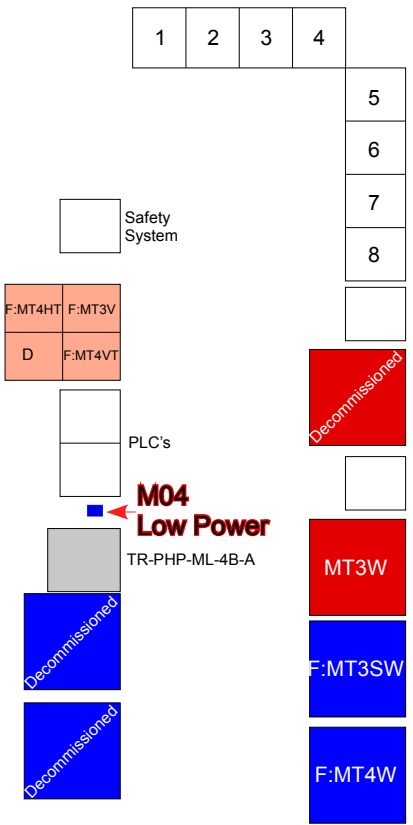

MS3 - Service Building

M03

M04

- 1 - 1/2 Height Crate
- Meson Crate \$1E
- 2 - CATV Monitor
- Console CLX115
- 3 - MS3CL1 Pin Hole Collimator VME
- 4 - 1/2 Height Crate
- Meson Crate \$20
- 5 - Meson Crate \$21
- (2) CIA Crates (No 186 cards)
- 6 - (2) SWIC Controllers
- 8 Port Active ARCNET Hub
- MS1SWIC VME
- NIM Crate (Droeges)
- 7 - (3) AC Motor Controller Chassis
- 8 - (2) Magnet Interlock Chassis

**MT3SW
 MT4W
 MT3W**