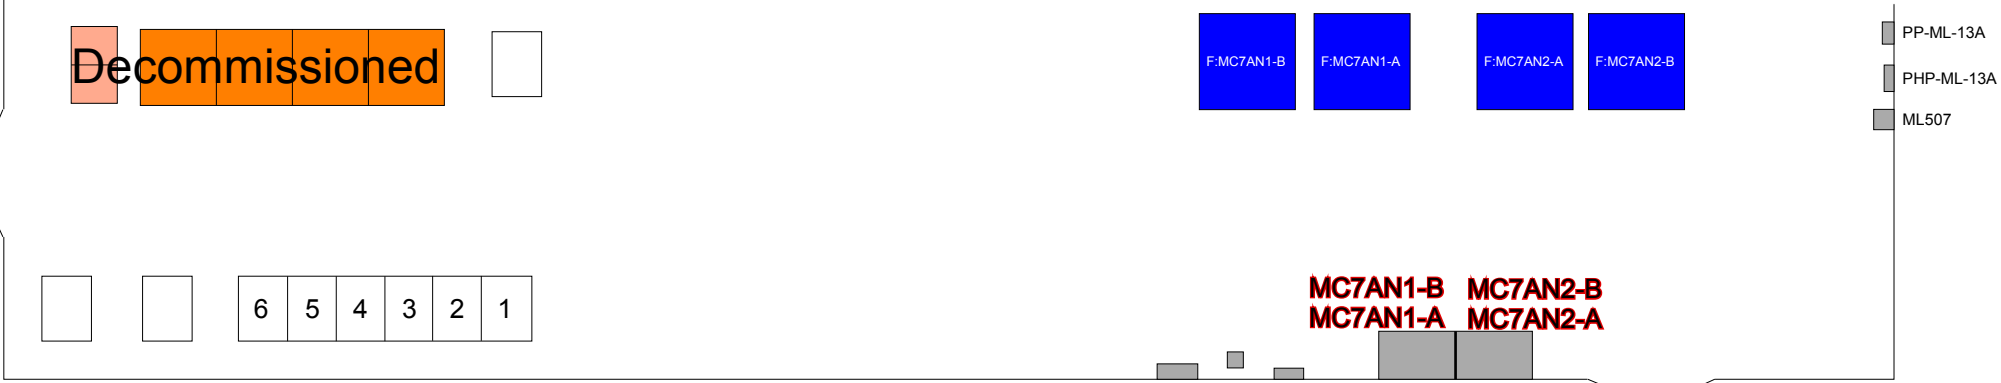

# MS5 - Service Building

- 6 - Meson Crate \$50
  - MADC
  - 1/2 Height Repeater Crate
- 5 - Magnet Interlock Chassis
  - (2) Safety Current Comparater Chassis
  - Magnet Interlock Chassis
- 4 - RTD/IC Thermometer Crate
  - (2) SWIC Controllers
  - MP7 Pump Room ODH Chassis
  - NIM Crate 2 Droeges
- 3 - CIA Crate (no 186 card)
  - CATV
- 2 - Empty
- 1 - Meson Crate \$51