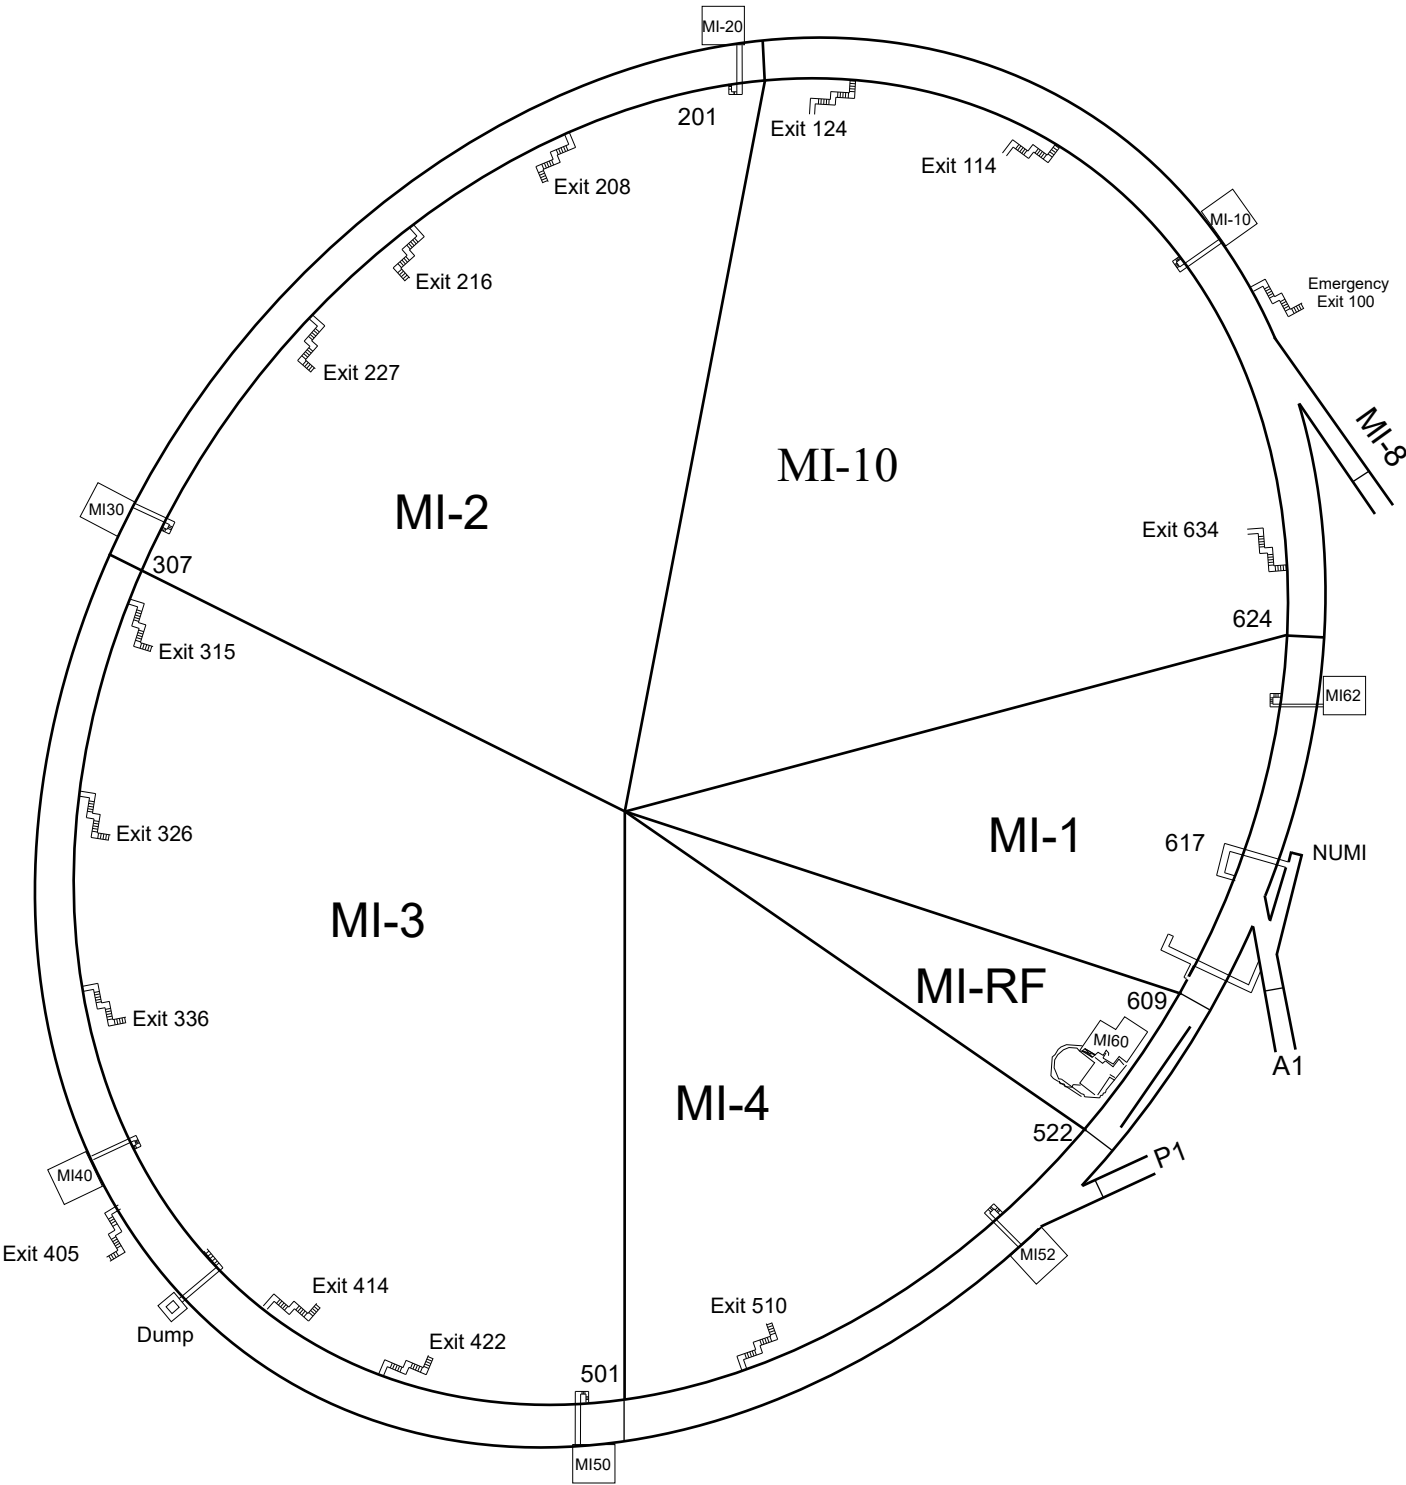

# AD Main Injector

# AD Enclosure - MI8

Note: Requires a MI-8 key for access.

# AD Enclosure - MI-1

Note: Requires a MI-20-62 key for access.