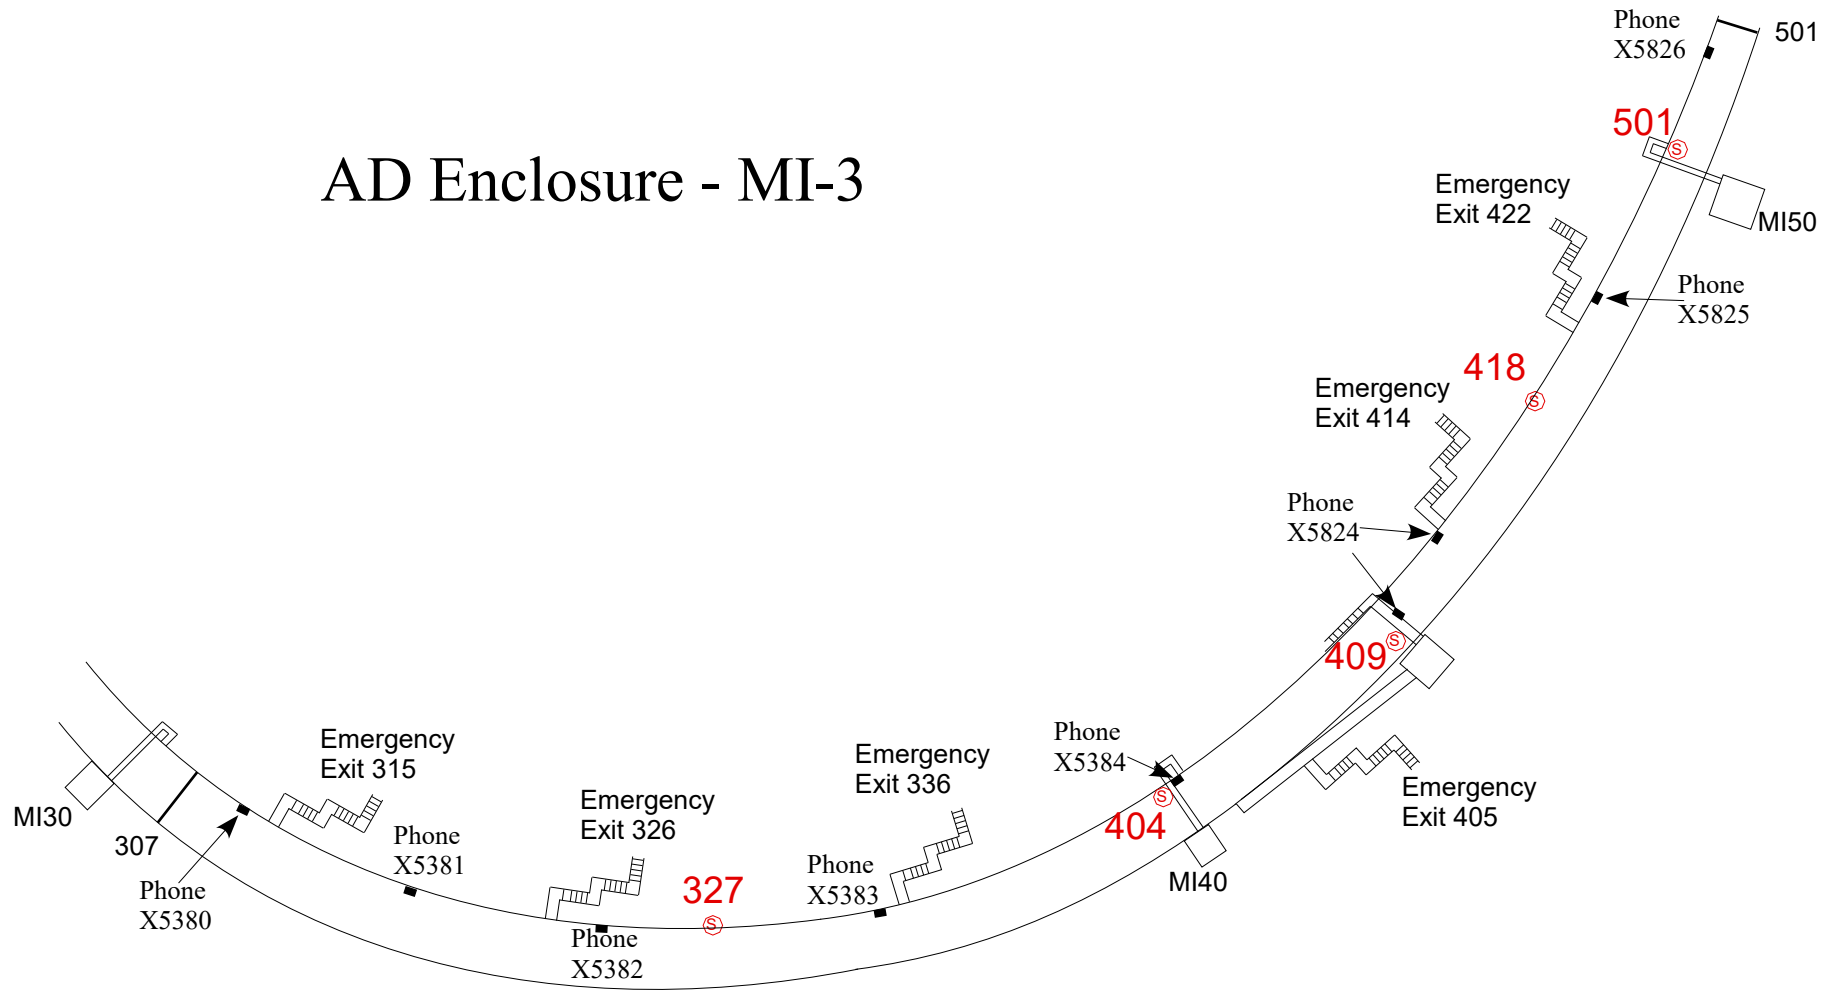

AD Enclosure - MI-3

Note: Requires a MI-20-62 key for access.