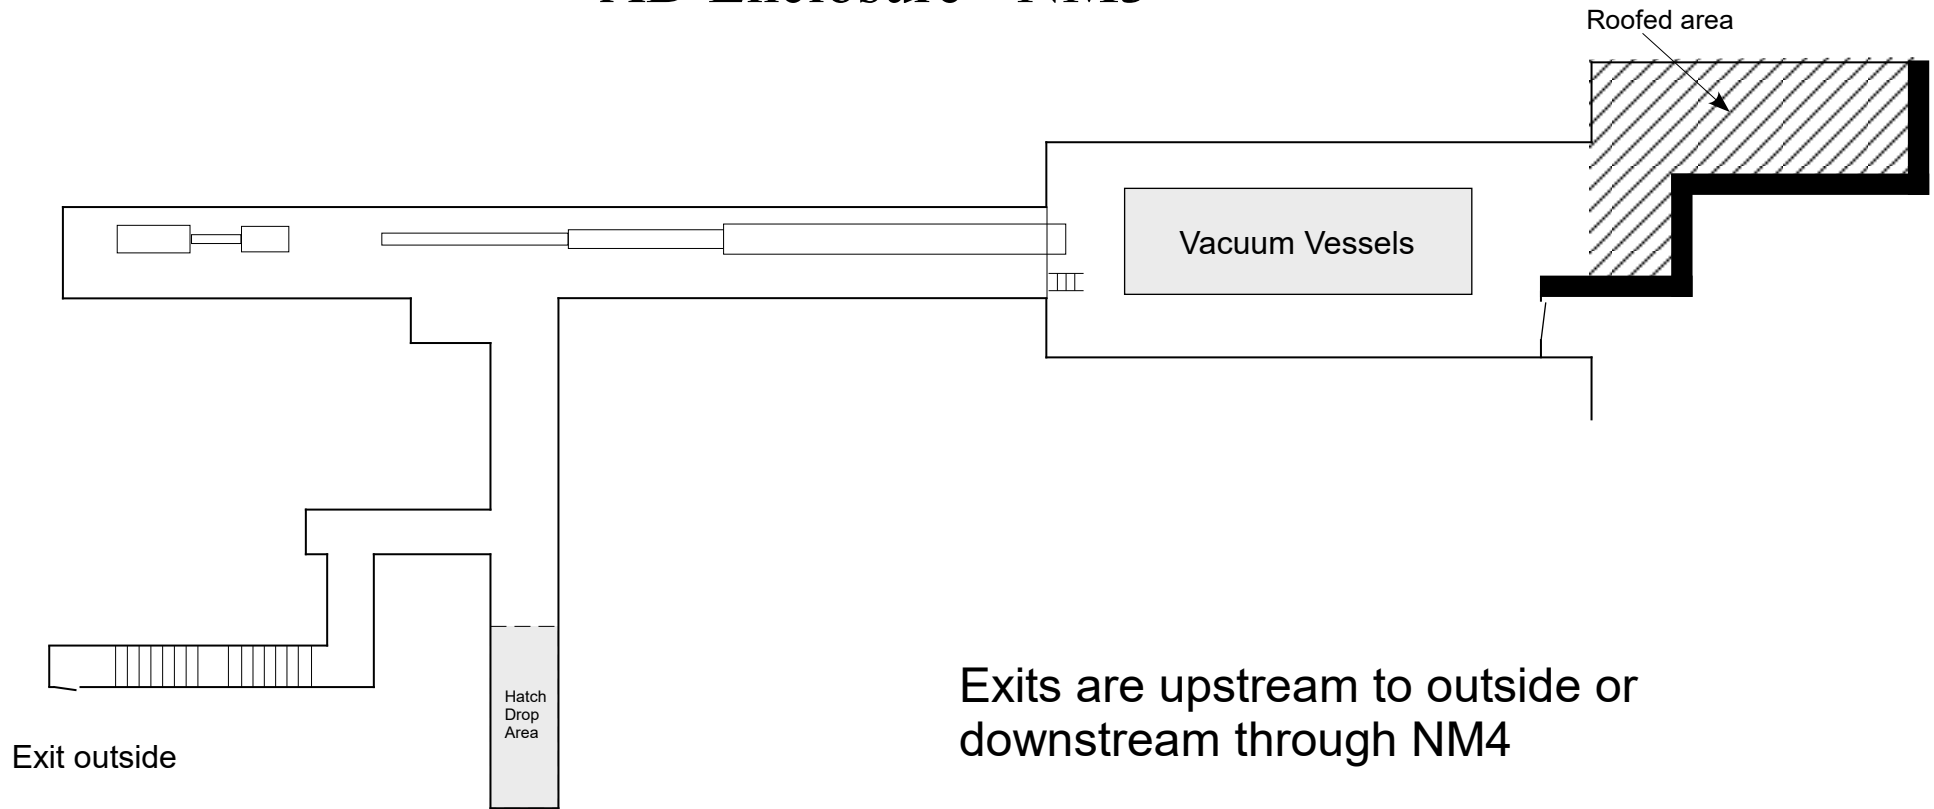

Neutrino Area

AD Enclosure - N01

Note: You will need a Neutrino N01 key for access.

AD Enclosure - NM2

Note: You need a Neutrino NM2 key to access.

AD Enclosure - NM3

Exits are upstream to outside or downstream through NM4

Note: You need an Neutrino NM3 key to access.

AD Enclosure - NM4

Note: To access NM4 you will need a NM4 key located in the remote keytree.

AD Enclosure: NML FAST Cave

Note: To access the NML Cave Roof or Catwalk you will need a NML Key.

See next page for the lower level cave.