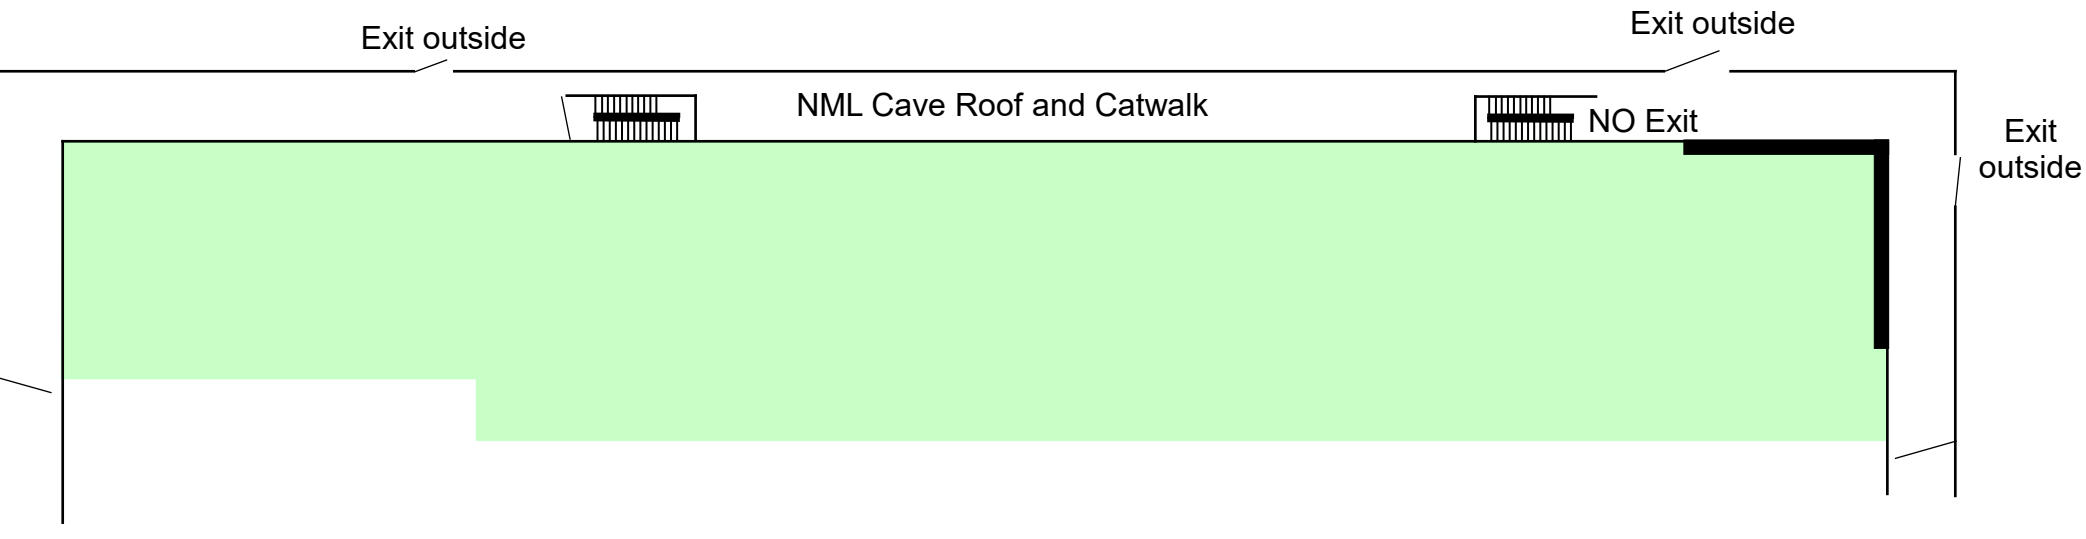

Neutrino Area

AD Enclosure - N01

Note: You will need a Neutrino N01 key for access.

AD Enclosure - NM2

Note: You need a Neutrino NM2 key to access.

AD Enclosure - NM3

Exits are upstream to outside or downstream through NM4

Note: You need an Neutrino NM3 key to access.

AD Enclosure - NM4

Note: To access NM4 you will need a NM4 key located in the remote keytree.

AD Enclosure: NML FAST Cave

Note: To access the NML Cave Roof or Catwalk you will need a NML Key.

See next page for the lower level cave.