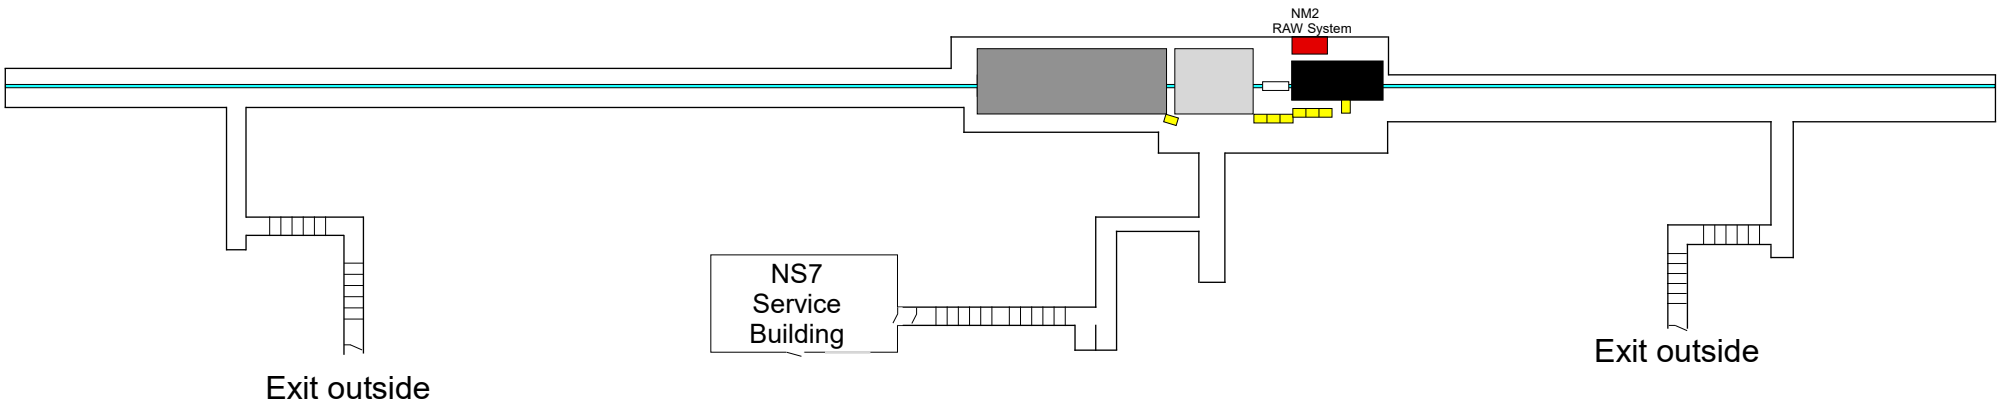

Neutrino Area

AD Enclosure - N01

Note: You will need a Neutrino N01 key for access.

AD Enclosure - NM2

Note: You need a Neutrino NM2 key to access.

AD Enclosure - NM3

Exits are upstream to outside or downstream through NM4

Note: You need an Neutrino NM3 key to access.

AD Enclosure - NM4

Note: To access NM4 you will need a NM4 key located in the remote keytree.

AD Enclosure: NML FAST Cave

Note: To access the NML Cave Roof or Catwalk you will need a NML Key.

See next page for the lower level cave.