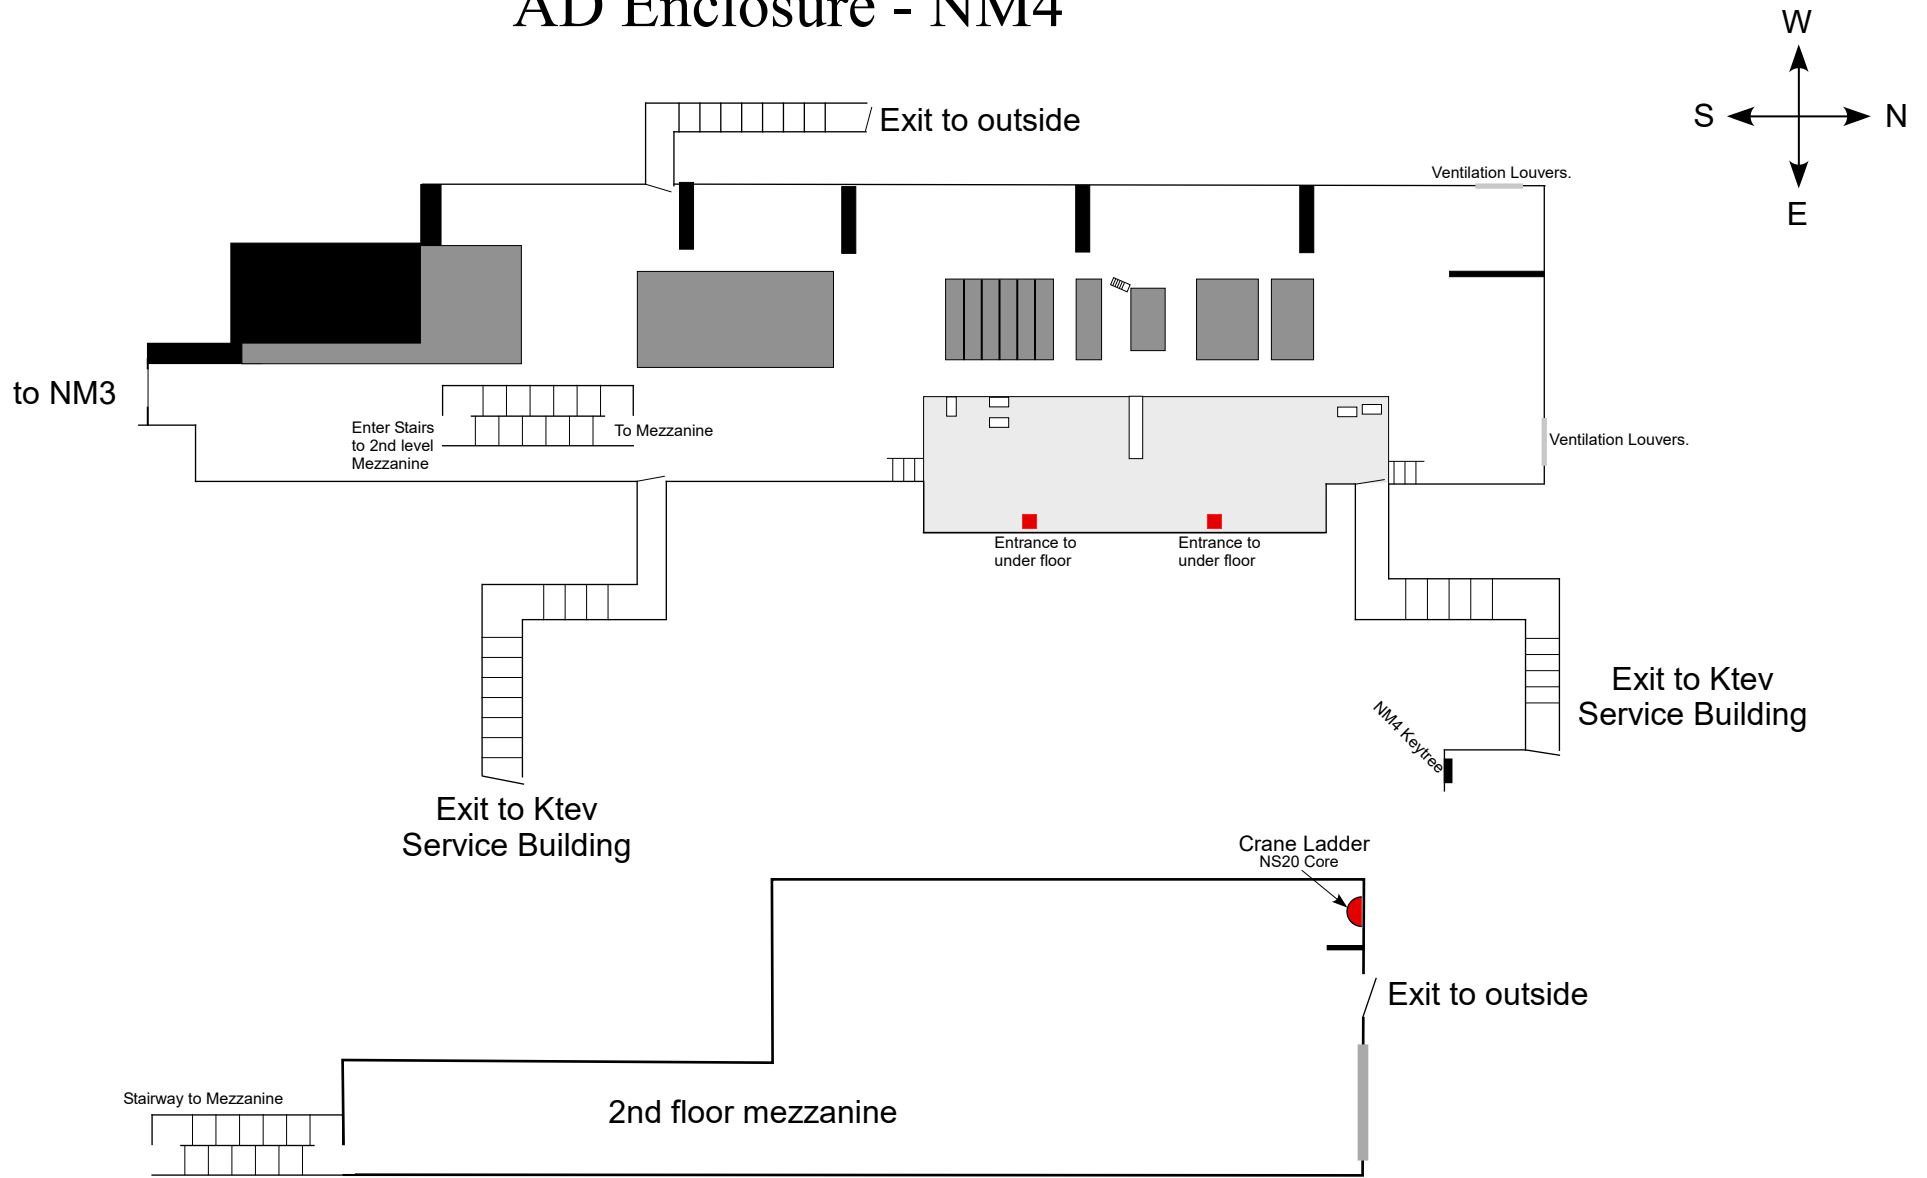

Neutrino Area

AD Enclosure - N01

Note: You will need a Neutrino N01 key for access.

AD Enclosure - NM2

Note: You need a Neutrino NM2 key to access.

AD Enclosure - NM3

Exits are upstream to outside or downstream through NM4

Note: You need an Neutrino NM3 key to access.

AD Enclosure - NM4

Note: To access NM4 you will need a NM4 key located in the remote keytree.

AD Enclosure: NML FAST Cave

Note: To access the NML Cave Roof or Catwalk you will need a NML Key.

See next page for the lower level cave.