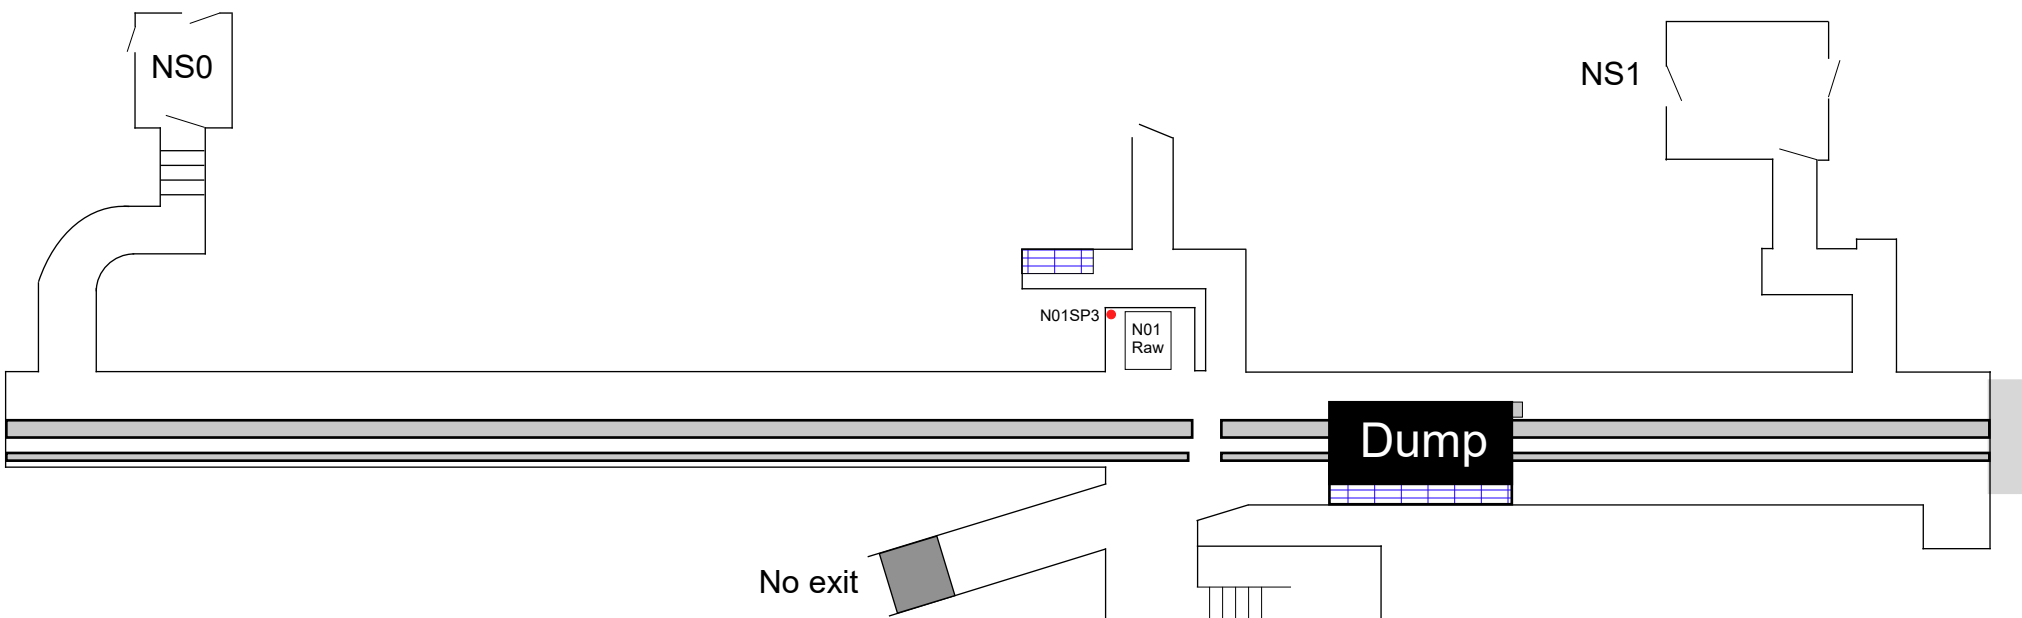

Neutrino Area

AD Enclosure - N01

Note: You will need a Neutrino N01 key for access.

AD Enclosure - NM2

Note: You need a Neutrino NM2 key to access.

AD Enclosure - NM3

Exits are upstream to outside or downstream through NM4

Note: You need an Neutrino NM3 key to access.

AD Enclosure - NM4

Note: To access NM4 you will need a NM4 key located in the remote keytree.

AD Enclosure: NML FAST Cave

Note: To access the NML Cave Roof or Catwalk you will need a NML Key.

See next page for the lower level cave.