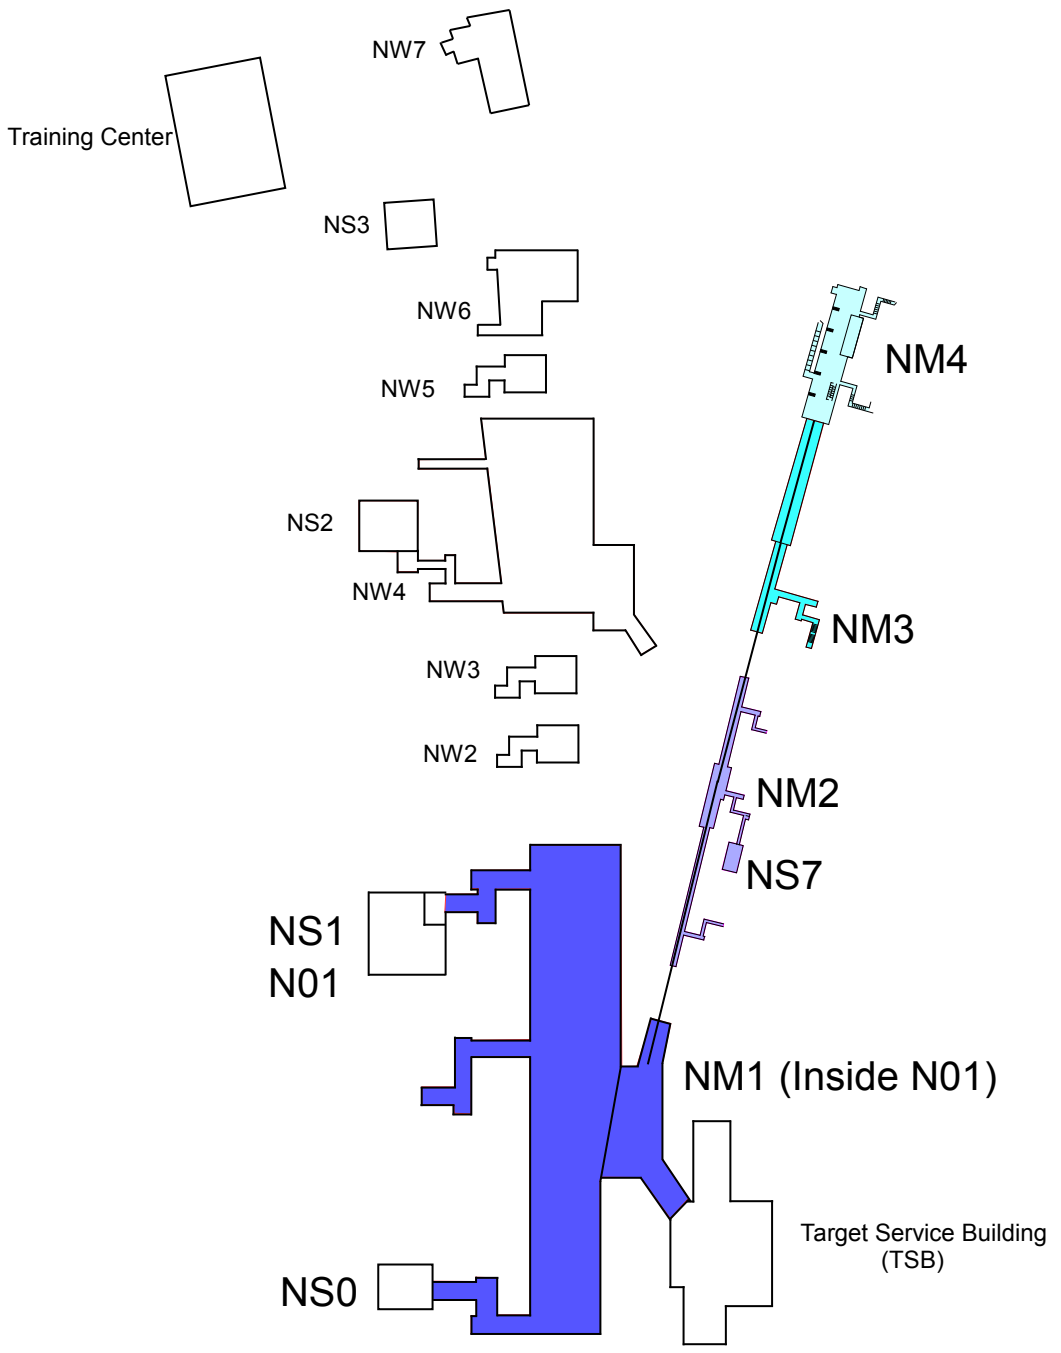

Neutrino Area

AD Enclosure - N01

Note: You will need a Neutrino N01 key for access.

AD Enclosure - NM2

Note: You need a Neutrino NM2 key to access.

AD Enclosure - NM3

Exits are upstream to outside or downstream through NM4

Note: You need an Neutrino NM3 key to access.

AD Enclosure - NM4

Note: To access NM4 you will need a NM4 key located in the remote keytree.

AD Enclosure: NML FAST Cave

Note: To access the NML Cave Roof or Catwalk you will need a NML Key.

See next page for the lower level cave.