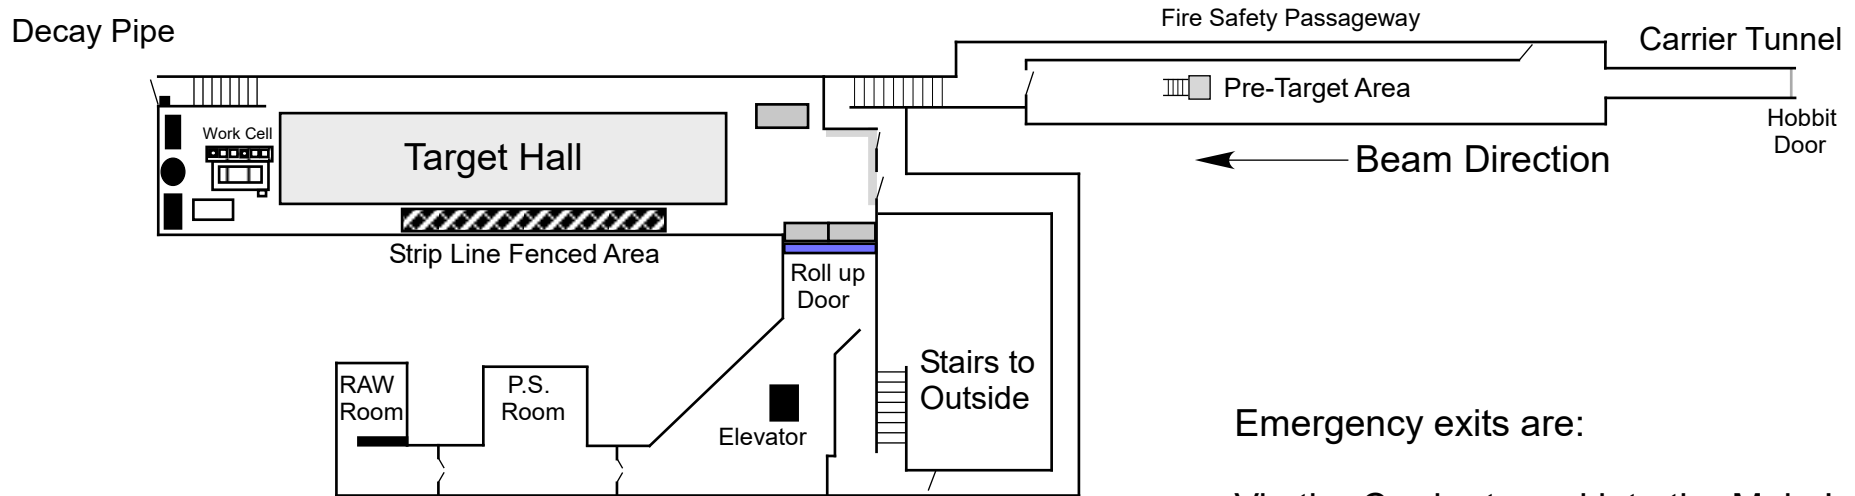

# AD Enclosure - MI 65

Emergency exits are:

Via the Carrier tunnel into the Main Injector

The stairwell to the MI65 Service Building.

Downstream through the Decay pipe to Absorber enclosure to the stairwell.

Note: To access you will need a MI65 key.

# AD Enclosure - Numi Decay Pipe

Note: To access the Decay pipe is either through MI65 or Absorber enclosures with their keys.

The emergency exit from the Decay pipe is through the Absorber enclosure and the exit the stairwell.

# AD Enclosure - Minos

Emergency exit is upstream via the Absorber enclosure then through the Decay Pipe.

Note: To access the Alcoves you will need an Alcove key.  
To access the Absorber you will need an Absorber key.