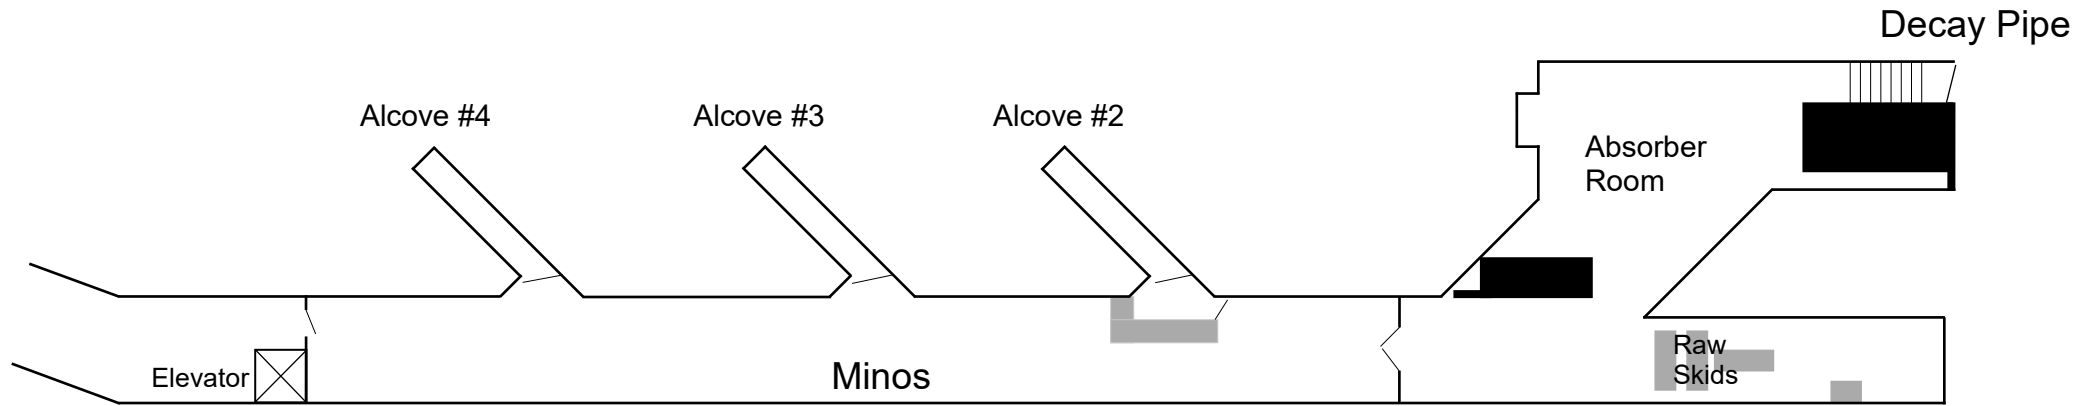

# AD Enclosure - MI 65

Emergency exits are:

Via the Carrier tunnel into the Main Injector

The stairwell to the MI65 Service Building.

Downstream through the Decay pipe to Absorber enclosure to the stairwell.

Note: To access you will need a MI65 key.

# AD Enclosure - Numi Decay Pipe

Note: To access the Decay pipe is either through MI65 or Absorber enclosures with their keys.

The emergency exit from the Decay pipe is through the Absorber enclosure and the exit the stairwell.

# AD Enclosure - Minos

Emergency exit is upstream via the Absorber enclosure then through the Decay Pipe.

Note: To access the Alcoves you will need an Alcove key.  
To access the Absorber you will need an Absorber key.