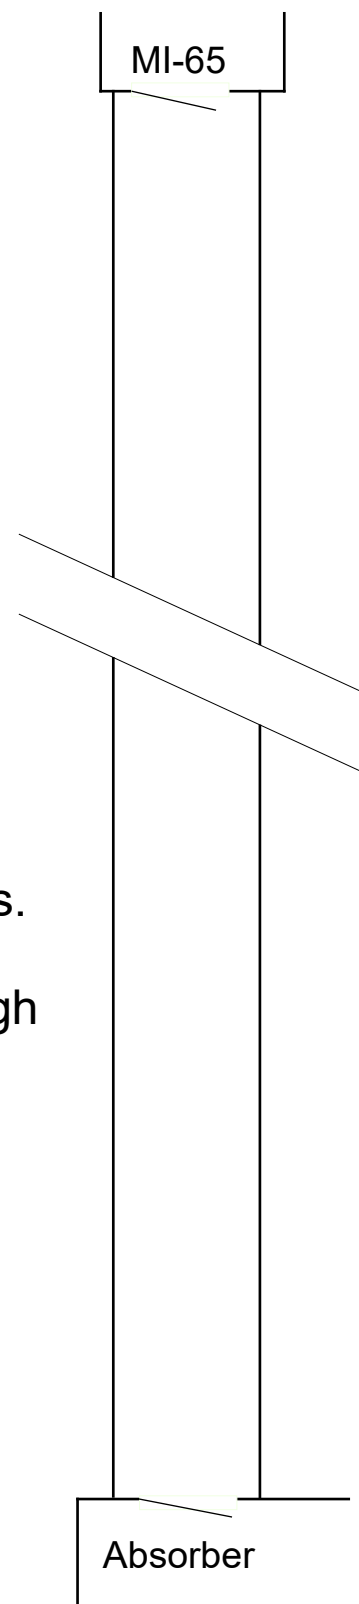

# AD Enclosure - MI 65

Emergency exits are:

Via the Carrier tunnel into the Main Injector

The stairwell to the MI65 Service Building.

Downstream through the Decay pipe to Absorber enclosure to the stairwell.

Note: To access you will need a MI65 key.

# AD Enclosure - Numi Decay Pipe

Note: To access the Decay pipe is either through MI65 or Absorber enclosures with their keys.

The emergency exit from the Decay pipe is through the Absorber enclosure and the exit the stairwell.