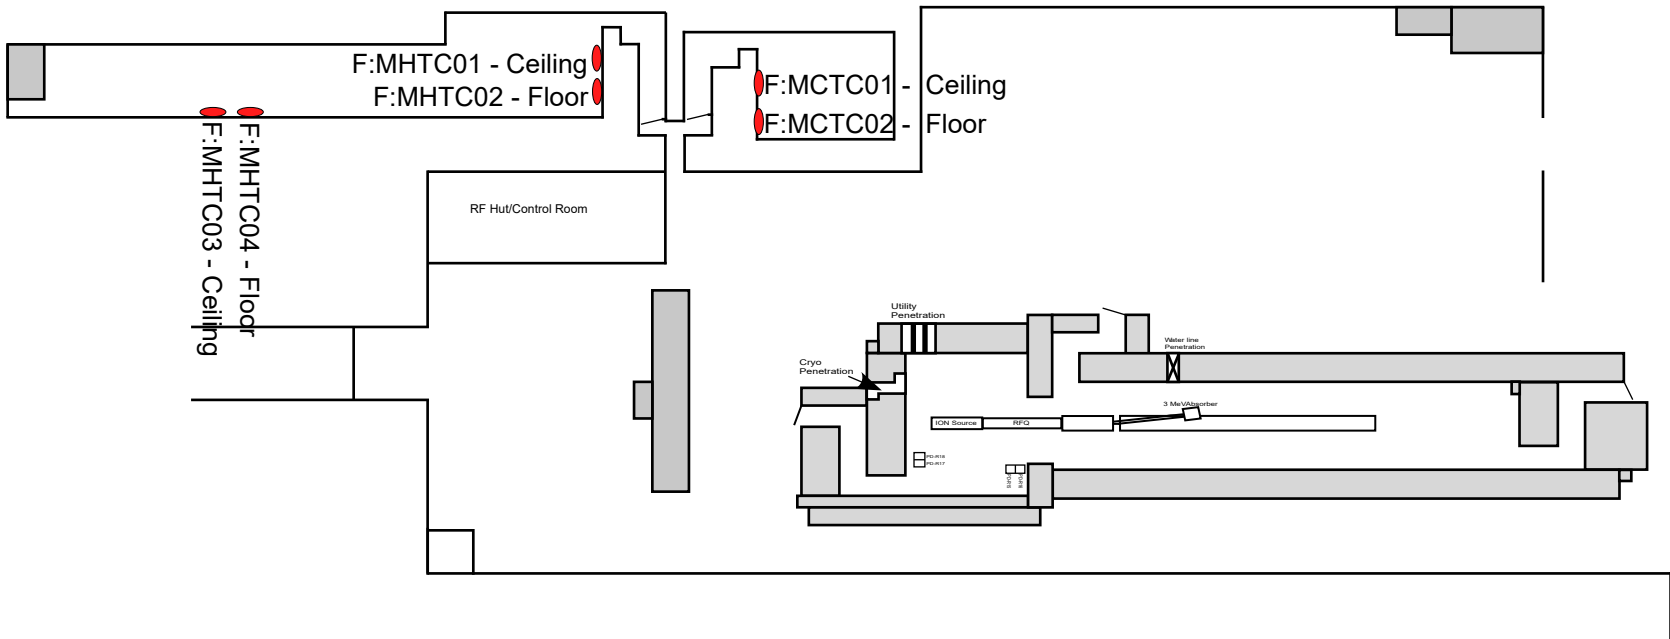

Meson Detector Building ODH Head locations:

Acnet Page
F81
MESON
<1>