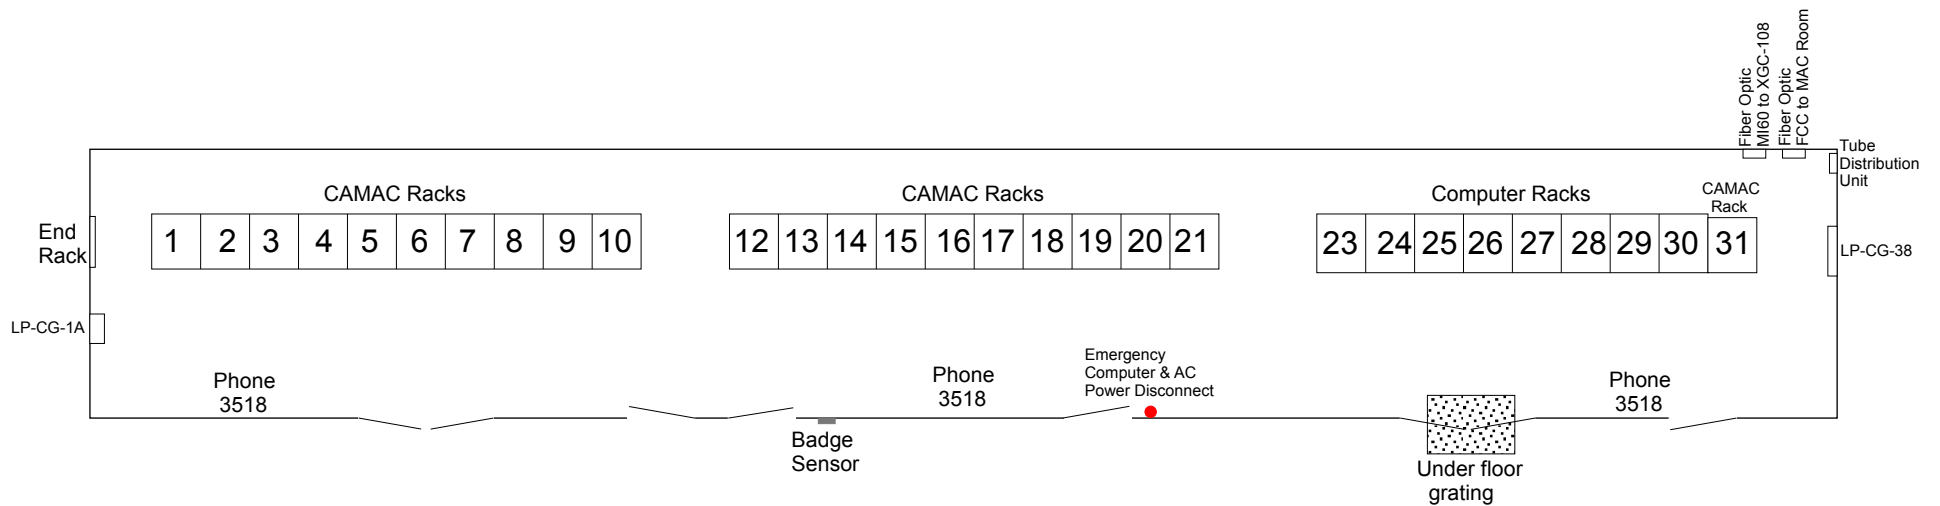

MAC Room - XGC-006

- Rack-1**
Storage
- Rack-2**
Safety Video/Pbar Control
Automatic Video/Audio
Stabilizing Amp
Safety
Ktev-N Ch 5
Ktev-S Ch 6
MC 8 C h 8
MT6 Ch 12
MT6-2E Ch 20
MT6-2W Ch 21
MDB Keytree Ch 7
- Rack-3**
CATV
Storage
- Rack-4**
Storage
- Rack-5**
Storage
- Rack-6**
1/2 Exp Areas Repeater Crate
Meson Crate \$07
(2) Fiber Optic
Transmission System
Exp Areas VME PS
- Rack-7**
Meson Fake Crate \$AB
Storage
- Rack-8**
Storage
- Rack-9**
CNS55PC
- Rack-10**
TeV Vacuum VME
- Rack-12**
MI-3 Front End
MI-2 Front End
MI-1 Front End
TCLK Front End
UPS #1
- Rack-13**
Repeater Crate
TCLK Crate \$04
MI-N Fiber Repeater
MI-S Fiber Repeater
BL (F-Sector) Fiber Repeater
- Rack-14**
TCLK MADC #24
UPS #2
UPS #3
UCDT
- Rack-15**
TCLK Crate #08
TCLK Crate #09
UPS #4
Spare UPS
- Rack-16**
TCLK Crate #05
TCLK Crate #06
TCL Crate #07
- Rack-17**
Repeater Crate
MAC Room 10MHz Crate
UPS #5
TCLK Crate \$01
MAC Room TLG-A VME
- Rack-18**
60 hz Source
TLGTEST VME (131.225.126.11)
FERRUPS UPS
- Rack-19**
CLX217
- Rack-20**
RDLOSS VME (131.225.124.144)
CNS40
ADCALC
A03TUE
- Rack-21**
Empty
- Rack-23**
FDU #1
FDU #2
FDU #3
FDU #4
AD Network Fiber
Multi Mod Fiber
XGC108 - M18
XGC108-MI50-M18
AD-Video IP
- Rack-24**
dse01
dse02
dse03
dse04
dse05
dse06
dse07
(2) Eaton Powerware
dse08
dse09
dse10
dpe01
dpe02
(4) Eaton Powerware
dpe03
dpe04
dpe05
dpe06
dpe07
dpe08
- Rack-25**
dpe09
dpe10
due01
due02
due03
due04
(2) Eaton Powerware
due05
due06
due07
due08
due09
due10
(4) Eaton Powerware
due11
due12
due13
due14
due15
due16
- Rack-26**
due17
due18
due19
due20
due21
due22
(2) Eaton Powerware
due23
due24
due25
due26
due27
due28
(4) Eaton Powerware
due29
due30
due31
due32
due33
due34
- Rack-27**
Catalyst 6500-E
(2) Powerware 9125
- Rack-28**
due 35
due 36
due 37
due 38
due 39
due 40
(2) Eaton Powerware
due 41
due 42
due 43
due 44
due 45
due 46
(4) Eaton Powerware
due41
DCE42
DCE43
DCE44
DCE45
- Rack-29**
clx76
4 ??
CAG-CLX-2
(6) Conventional Power Servers
DCE46
5 ??
(4) Conventional Power Servers
6 ??
- Rack-30**
6 ??
(6) Conventional Power Servers
6 ??
(4) Eaton Powerware
5 ??
- Rack-31**
Empty