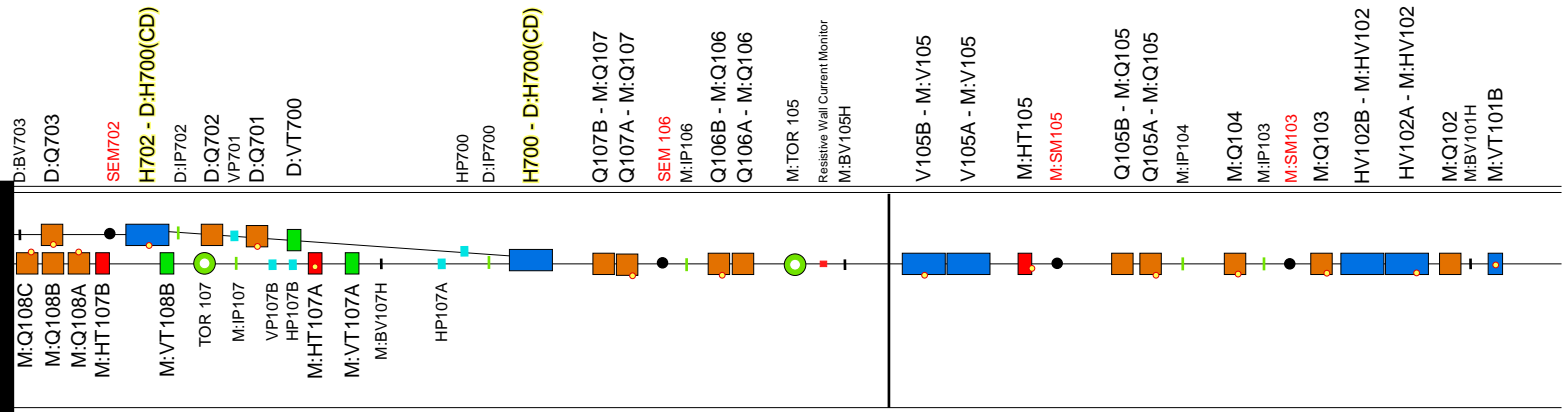

# Pre-Vault/Pre-Target

## Critical Devices

**M1 CDC**  
**I:F17B3**  
**M:HV100**

**Delivery Rings**  
**D:H812 (MC-1)**  
**D:H700 (Mu2e)**