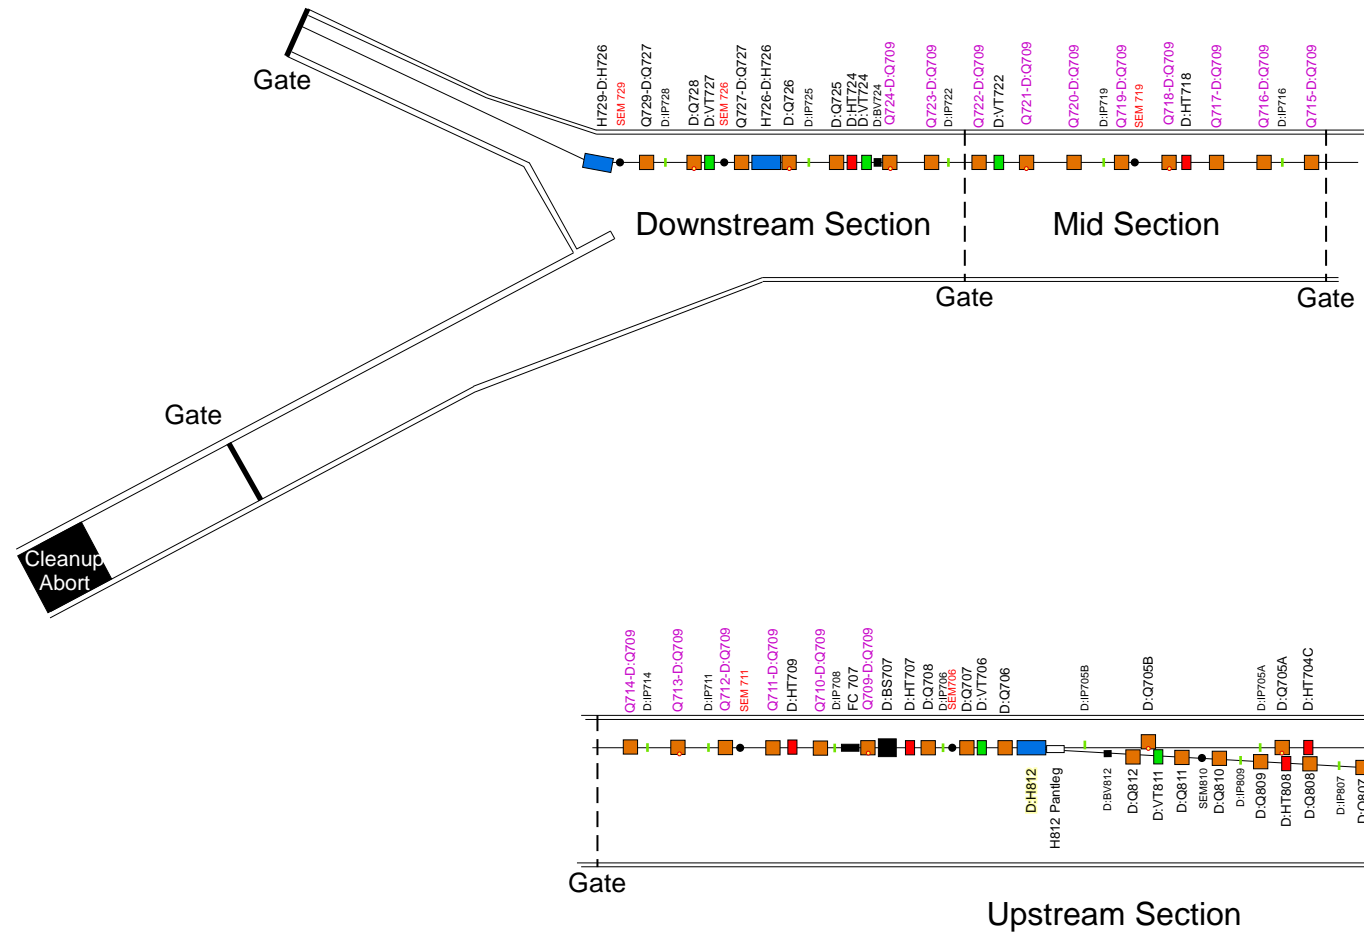

Transport - US, Mid & DS

Critical Devices

Delivery Rings
D:H812 (MC-1)