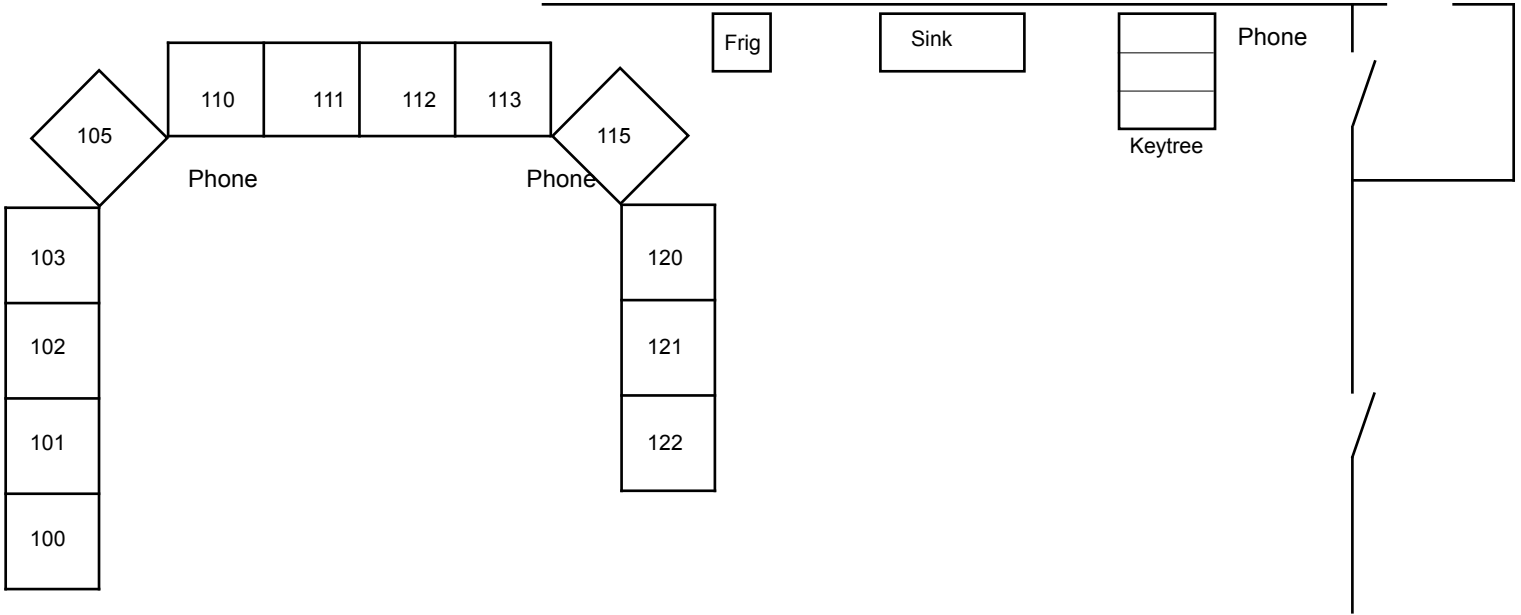

MI31 Service Building

100
Safety System

101
AD Controller Fiber Optic Repeater
Scope
(2) IRM

102 & 103
Accelnet Computer

120 & 121
Console CNS28PC

122
CATV Monitor
Ch 19 Video Modulator

105
(3) Patch Panels
Magnet Power Supply
Assignable Control Display

110 & 111
Console CLX23

112 & 113
Console CLX29

115
(2) CATV Monitors
Scope
Patch Panel

Phone Numbers RR 105: 3179/3170 RR 115: 3170/3181 Keytree: 3170
--