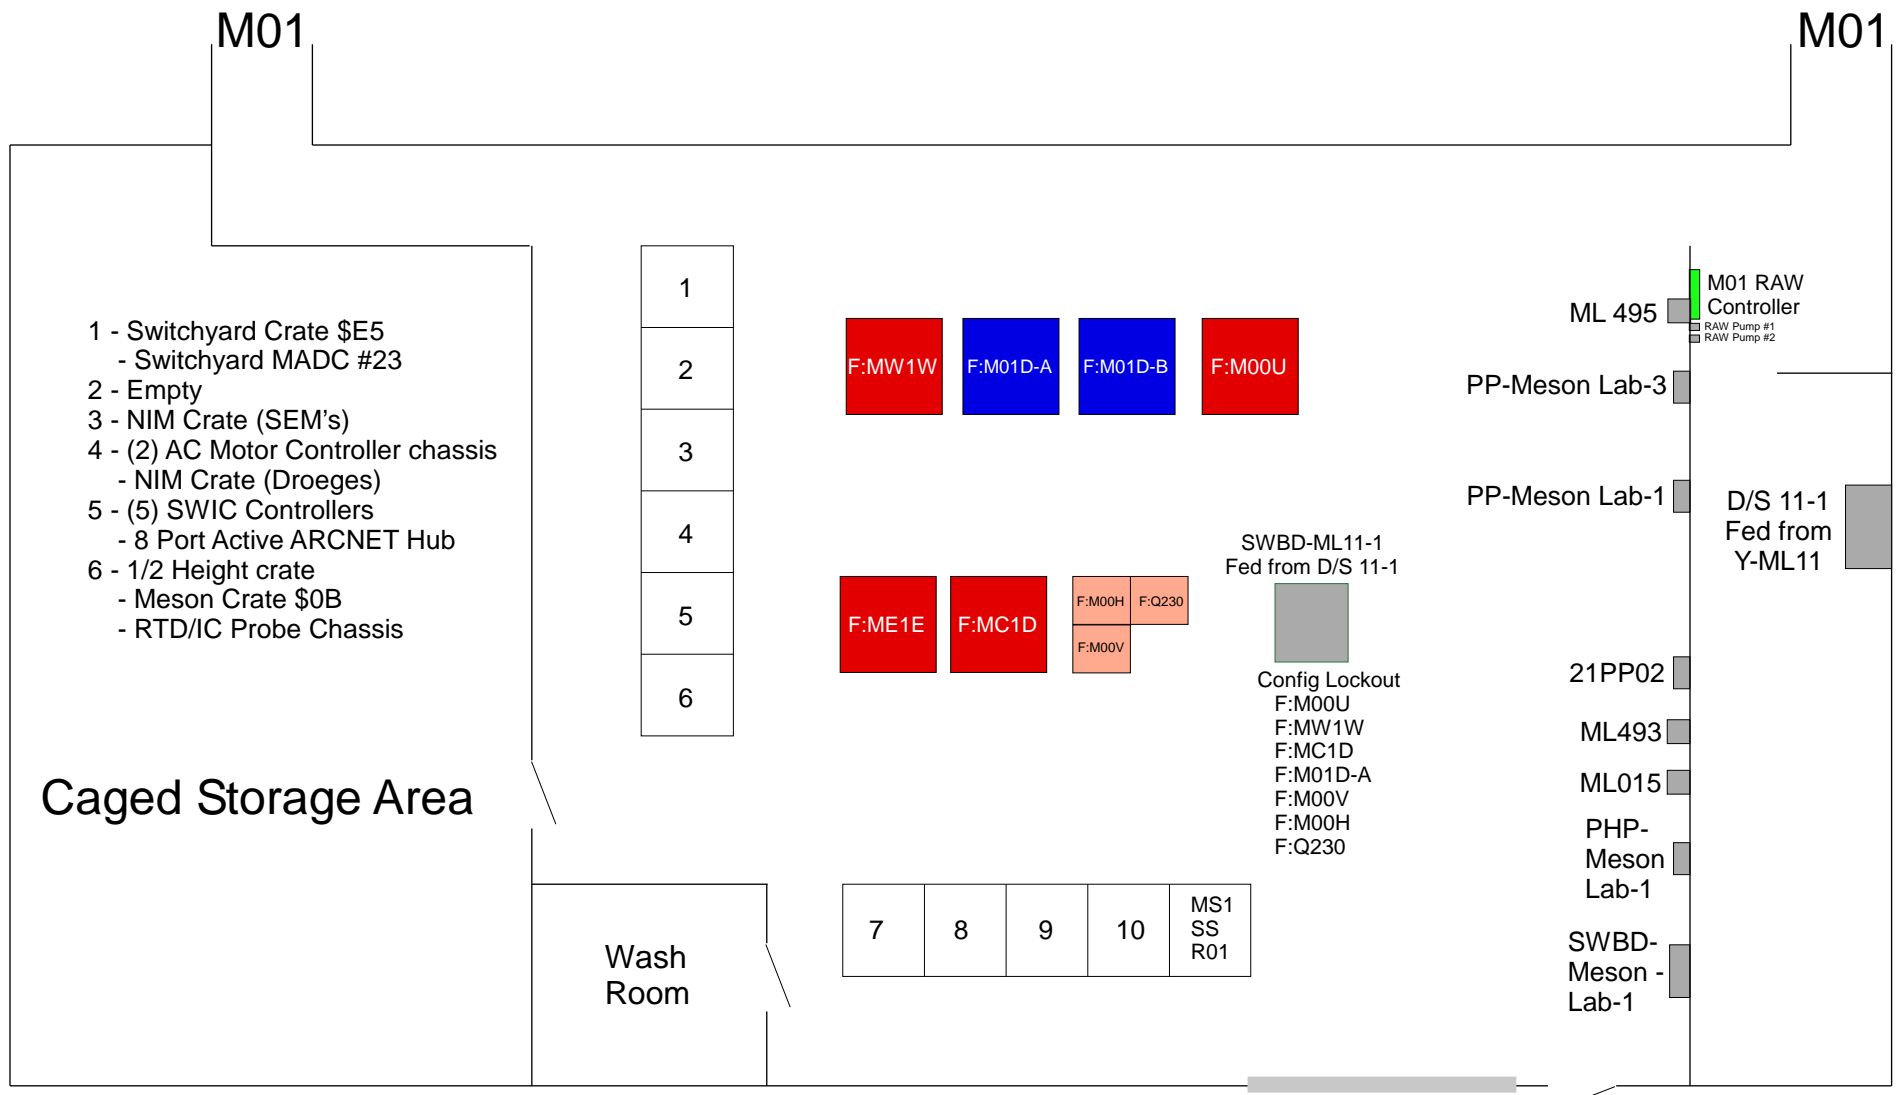

MS1 - Service Building

- 1 - Switchyard Crate \$E5
 - Switchyard MADC #23
- 2 - Empty
- 3 - NIM Crate (SEM's)
- 4 - (2) AC Motor Controller chassis
 - NIM Crate (Droeges)
- 5 - (5) SWIC Controllers
 - 8 Port Active ARCNET Hub
- 6 - 1/2 Height crate
 - Meson Crate \$0B
 - RTD/IC Probe Chassis

- 1
- 2
- 3
- 4
- 5
- 6

- 7
- 8
- 9
- 10
- MS1
SS
R01

MS1 SSR01 - Safety System

- 10 - Empty
- 9 - Magnet Interlock chassis
- 8 - CATV
 - CIA Crate (No 186 card)
- 7 - Meson Crate \$0A
 - 1/2 Height Crate
 - Console CLX220