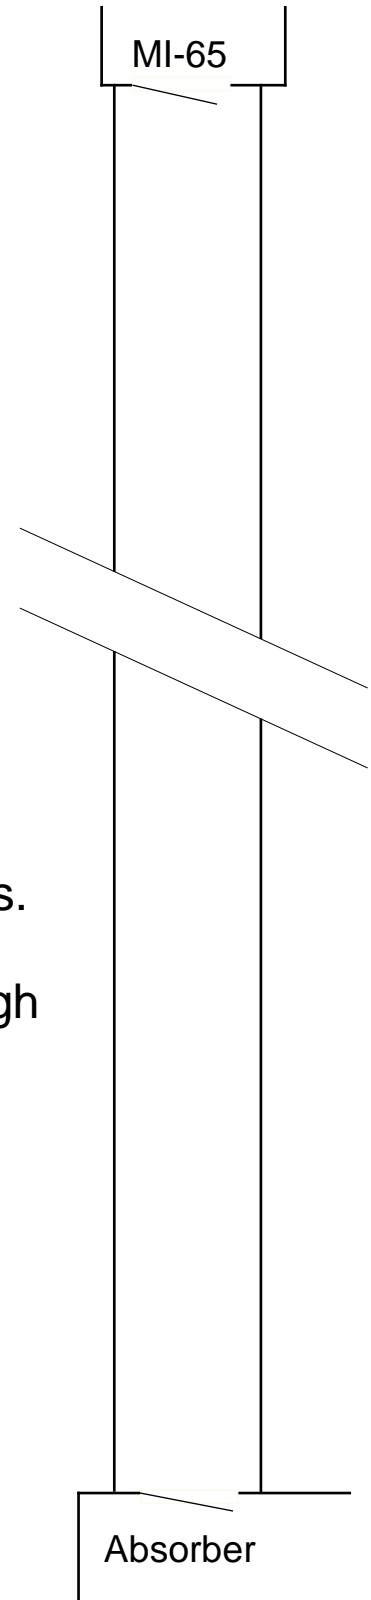

AD Enclosure - Numi Decay Pipe

Note: To access the Decay pipe is either through MI65 or Absorber enclosures with their keys.

The emergency exit from the Decay pipe is through the Absorber enclosure and the exit the stairwell.