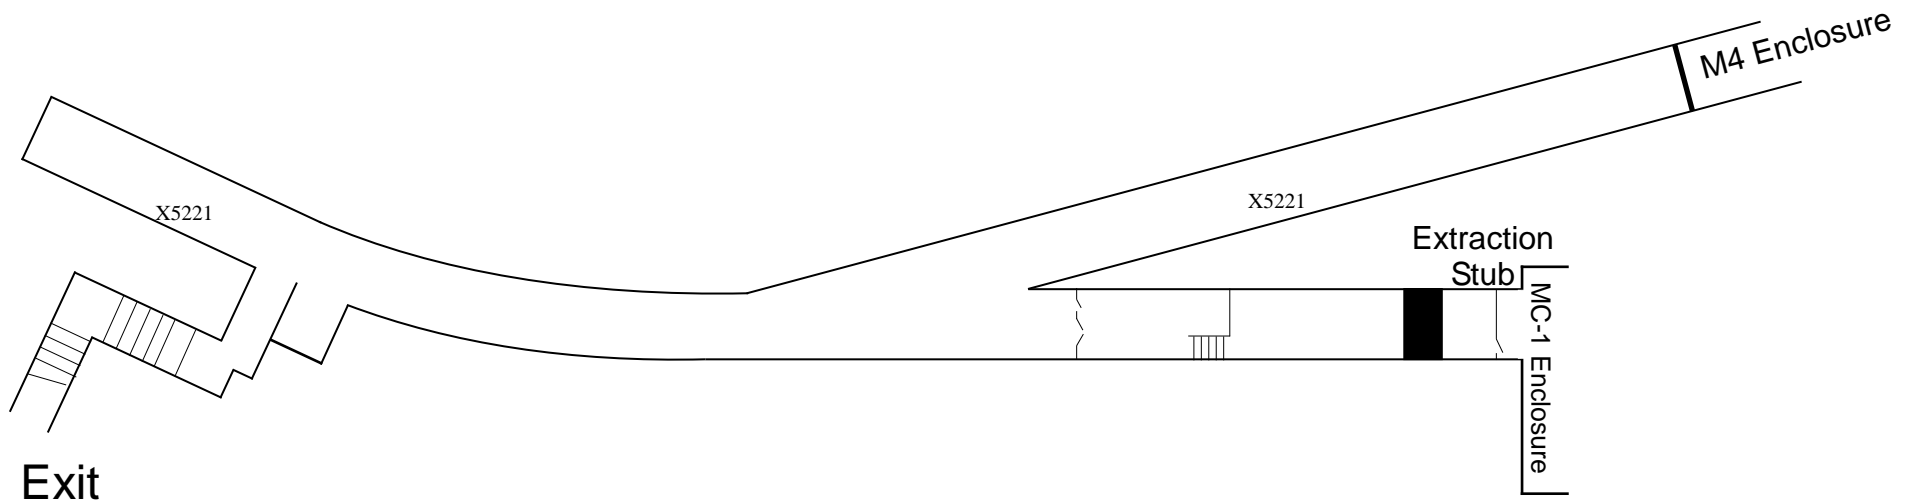

# AD Enclosure - Muon Extraction

Note: To access the Extraction enclosure you will need an Extraction key.  
The Extraction Stub access is through the MC-1 Enclosure, you will need a MC-1 in addition to the Extraction key.

The emergency exits are through the exit or downstream into the M4 Enclosure.