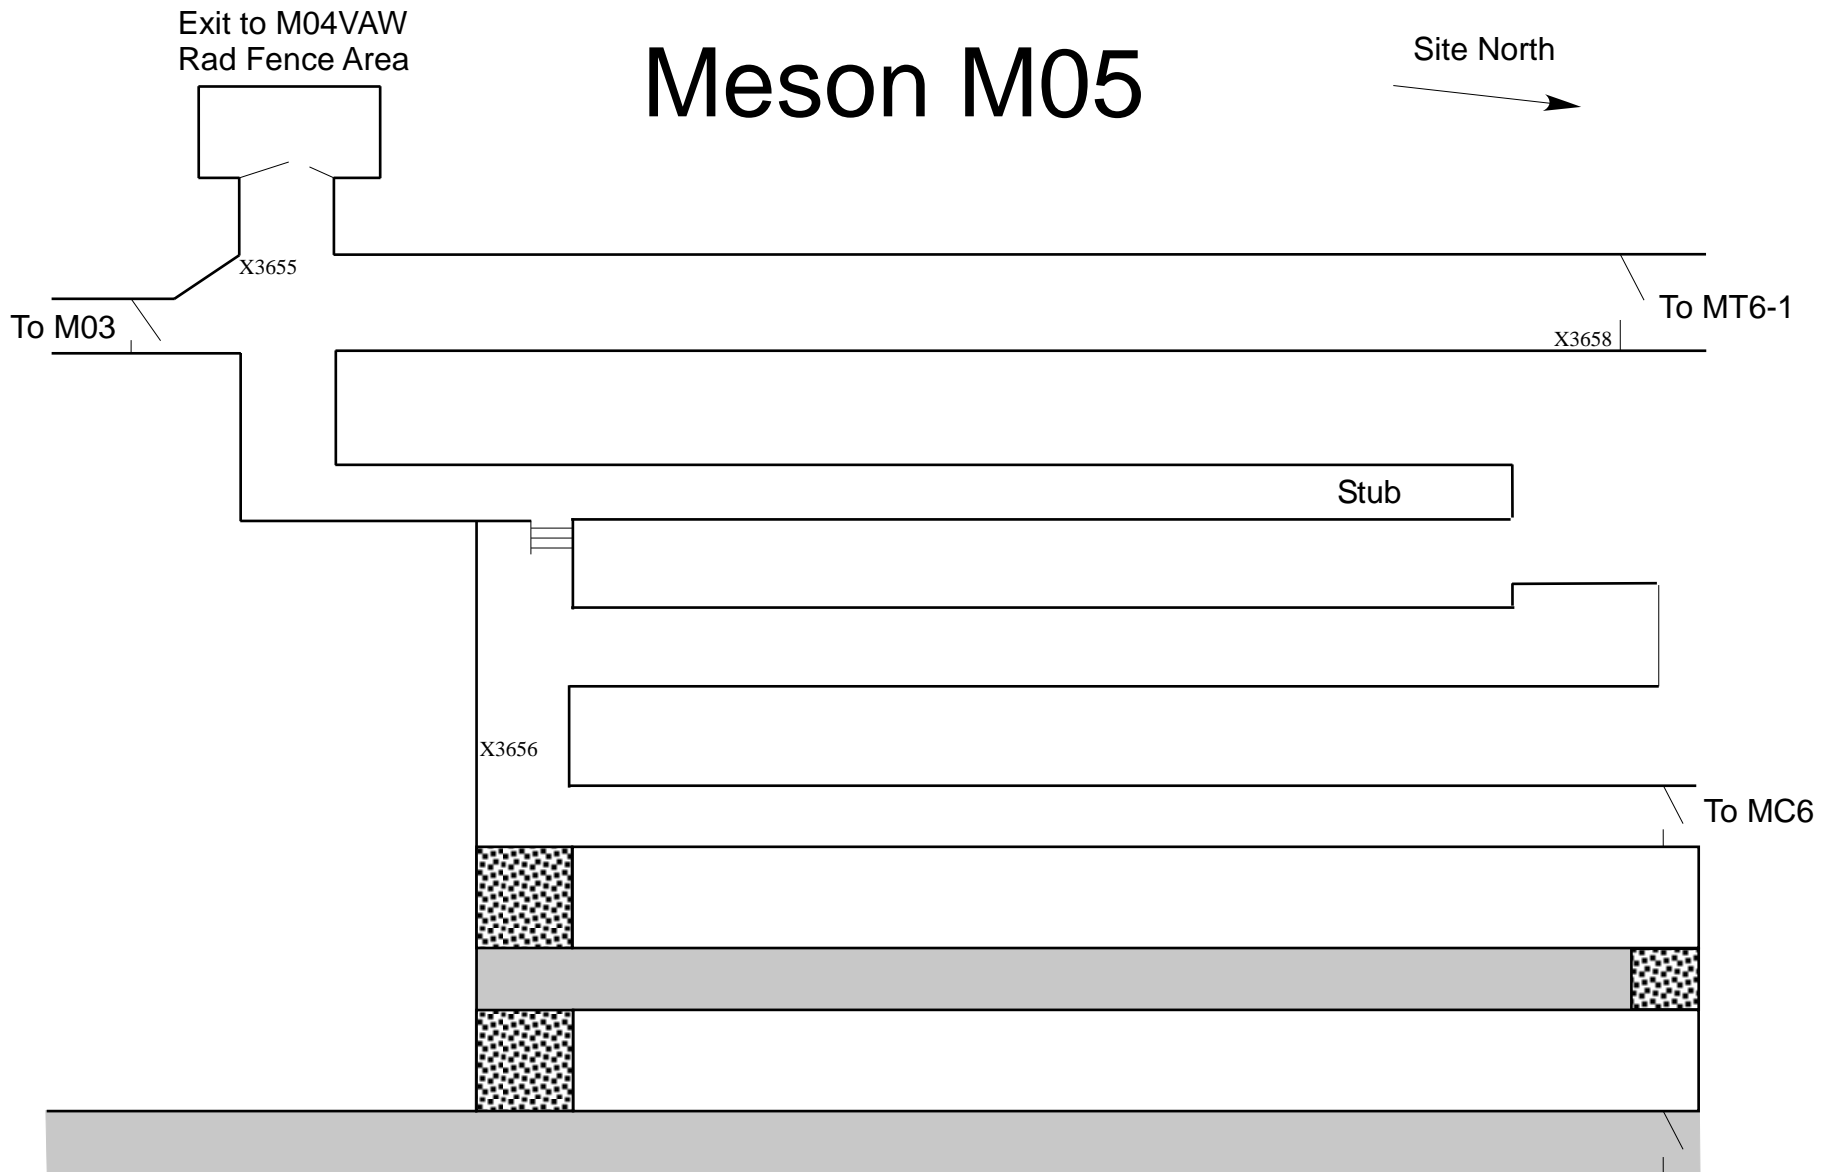

Meson M05

Notes:

Enclosure requires a "Meson M05" key to enter, plus either "MT6-1" or "M03" enter keys
ODH 1