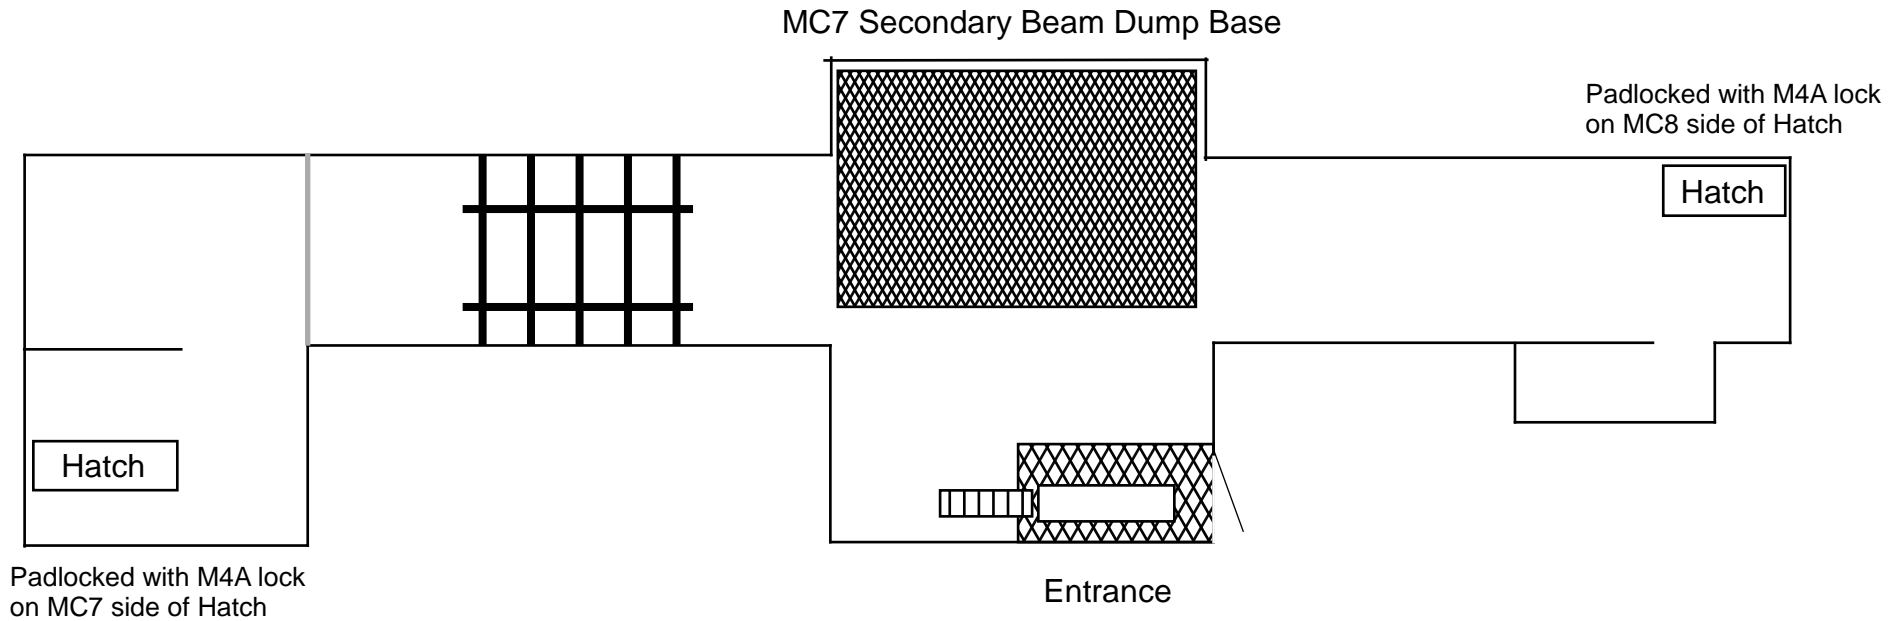

Meson MB7

Notes:

Enclosure requires "MB7" key to enter

Enclosure entrance located in Rad Fence Area; requires "Rad Fence" or "MC7" key to access

Enclosure contains no operational devices