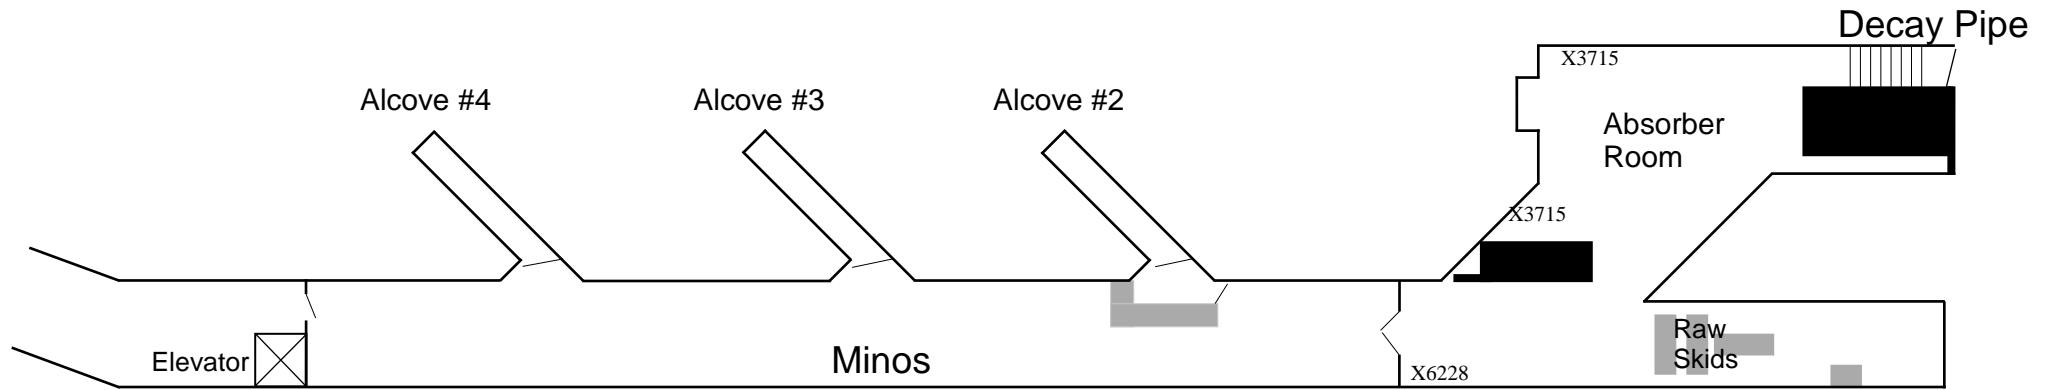

AD Enclosure - Minos

Emergency exit is upstream via the Absorber enclosure then through the Decay Pipe.

Note: To access the Alcoves you will need an Alcove key.
To access the Absorber you will need an Absorber key.