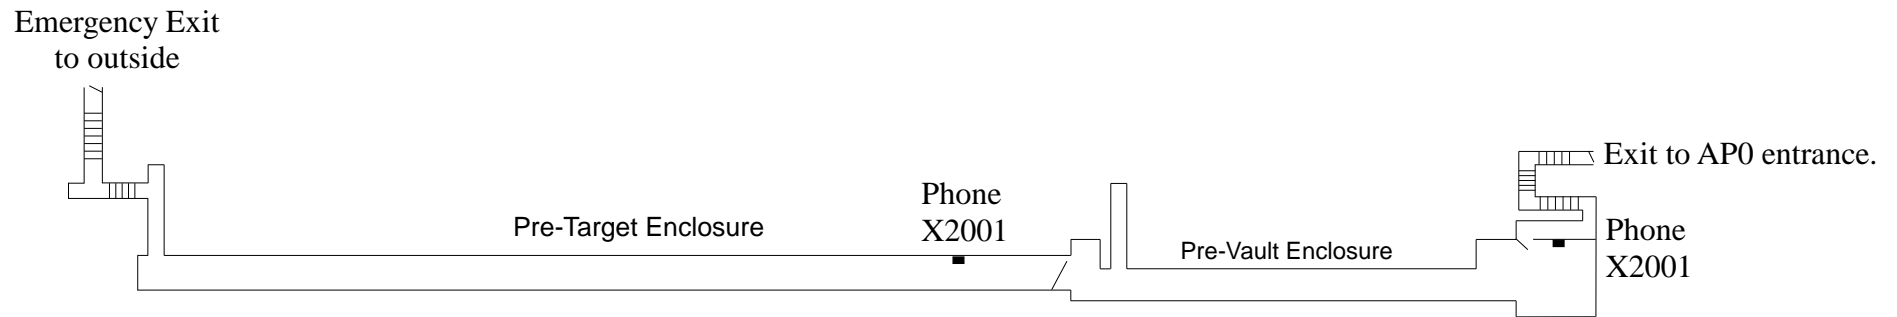

# AD Enclosure - Muon Pre-Target and Pre-Vault

Note: You will need a Pre-Target and/or Pre-Vault key(s) to enter.

Emergency exits are upstream using the stairs to exit outside.  
Downstream using the stairs to exit outside.