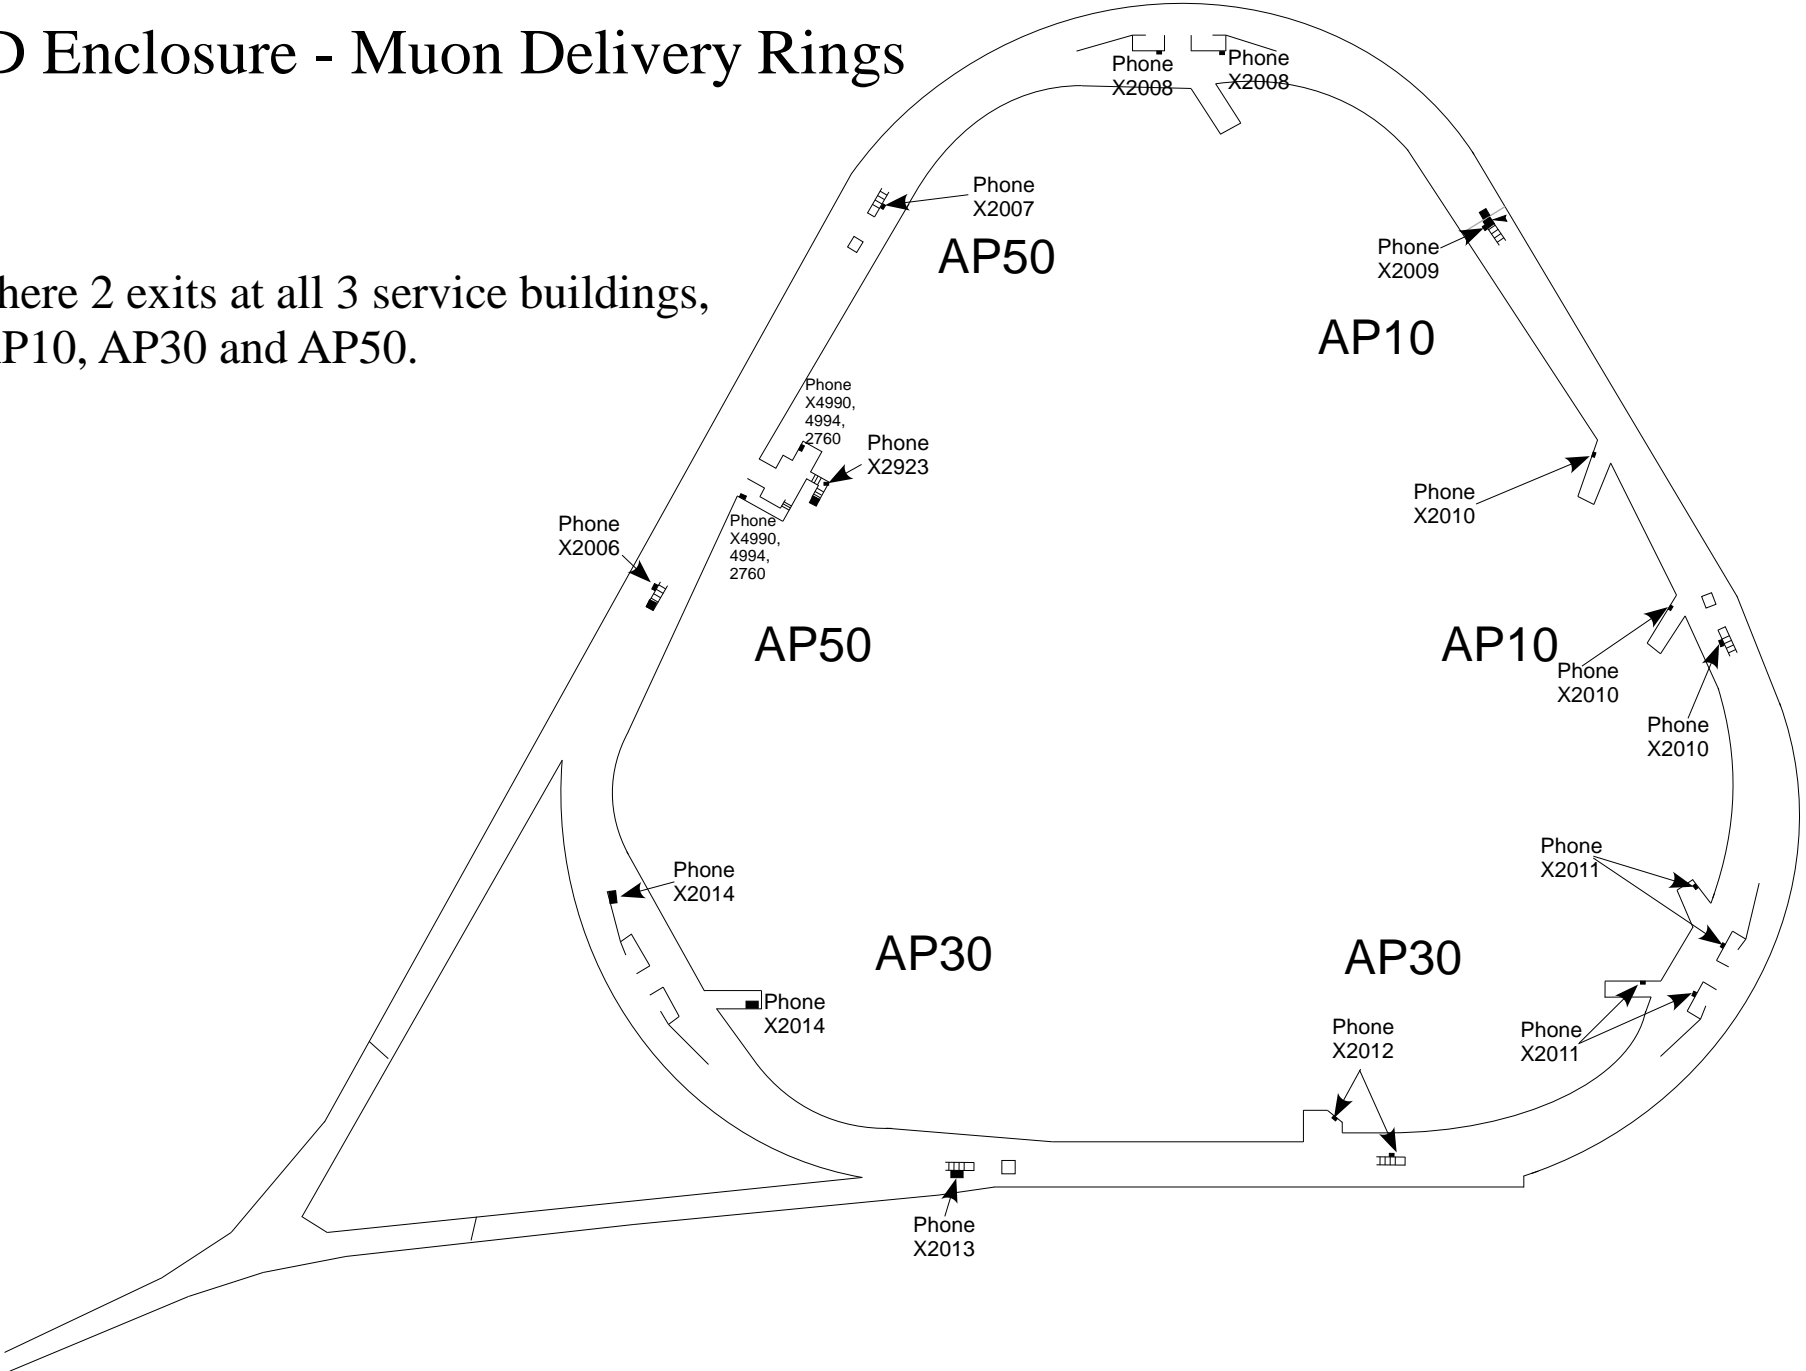

AD Enclosure - Muon Delivery Rings

There 2 exits at all 3 service buildings, AP10, AP30 and AP50.

Note: To access the enclosure you will need a Muon Delivery Rings key