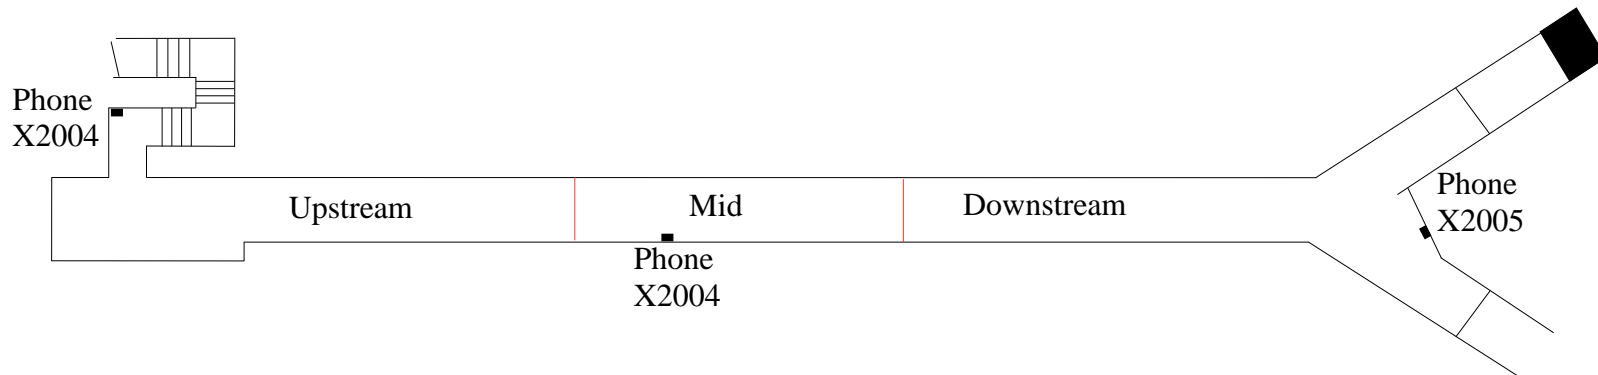

# AD Enclosure - Muon Transport Downstream, Mid and Upstream

Note: You will need a combination of Transport Downstream,  
Mid and Upstream keys to access the Transport enclosure.

Emergency exits are upstream using the stairwell to outside,  
or downstream Y using the crash box exiting in to the Muon Rings.