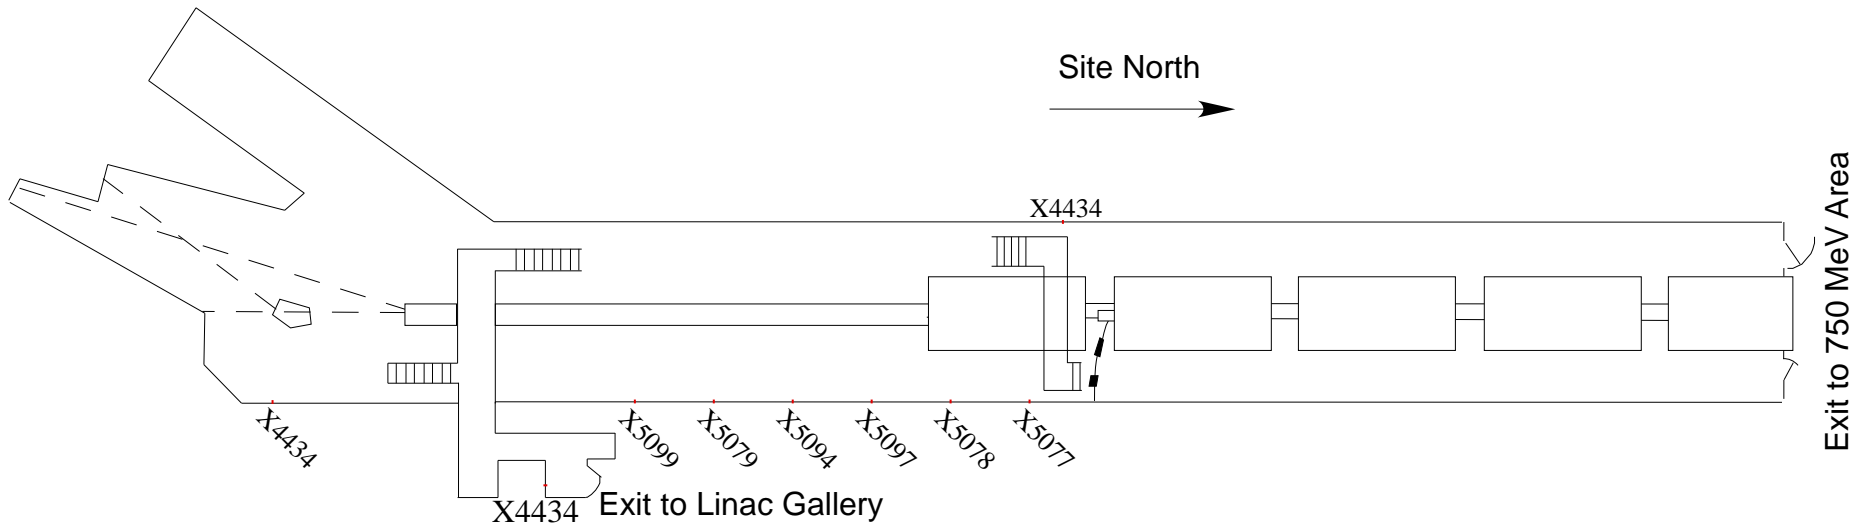

Linac

Notes:

Enclosure requires "Linac" enter key

Site North
→

GMPS2
GMPS1
Y-BW2
Y-BW1
WAPS
Y-BW3

West Utility yard

Exit to BGW-105

Emergency Exit 808

To MI-8 line encl

Dead End

Exit to BGW-125

Exit to Staging area

Exit to TG2

Exit to BGE-106

GMPS3
GMPS4
Y-BE1
Y-BE2
Y-BE3
EAPS

East Utility yard

Booster

Notes:
Enclosure requires "Booster" key for entry

MTA (Muon Test Area)

Notes:
Enclosure requires "MTA" key for entry
Observe posted warning signs!