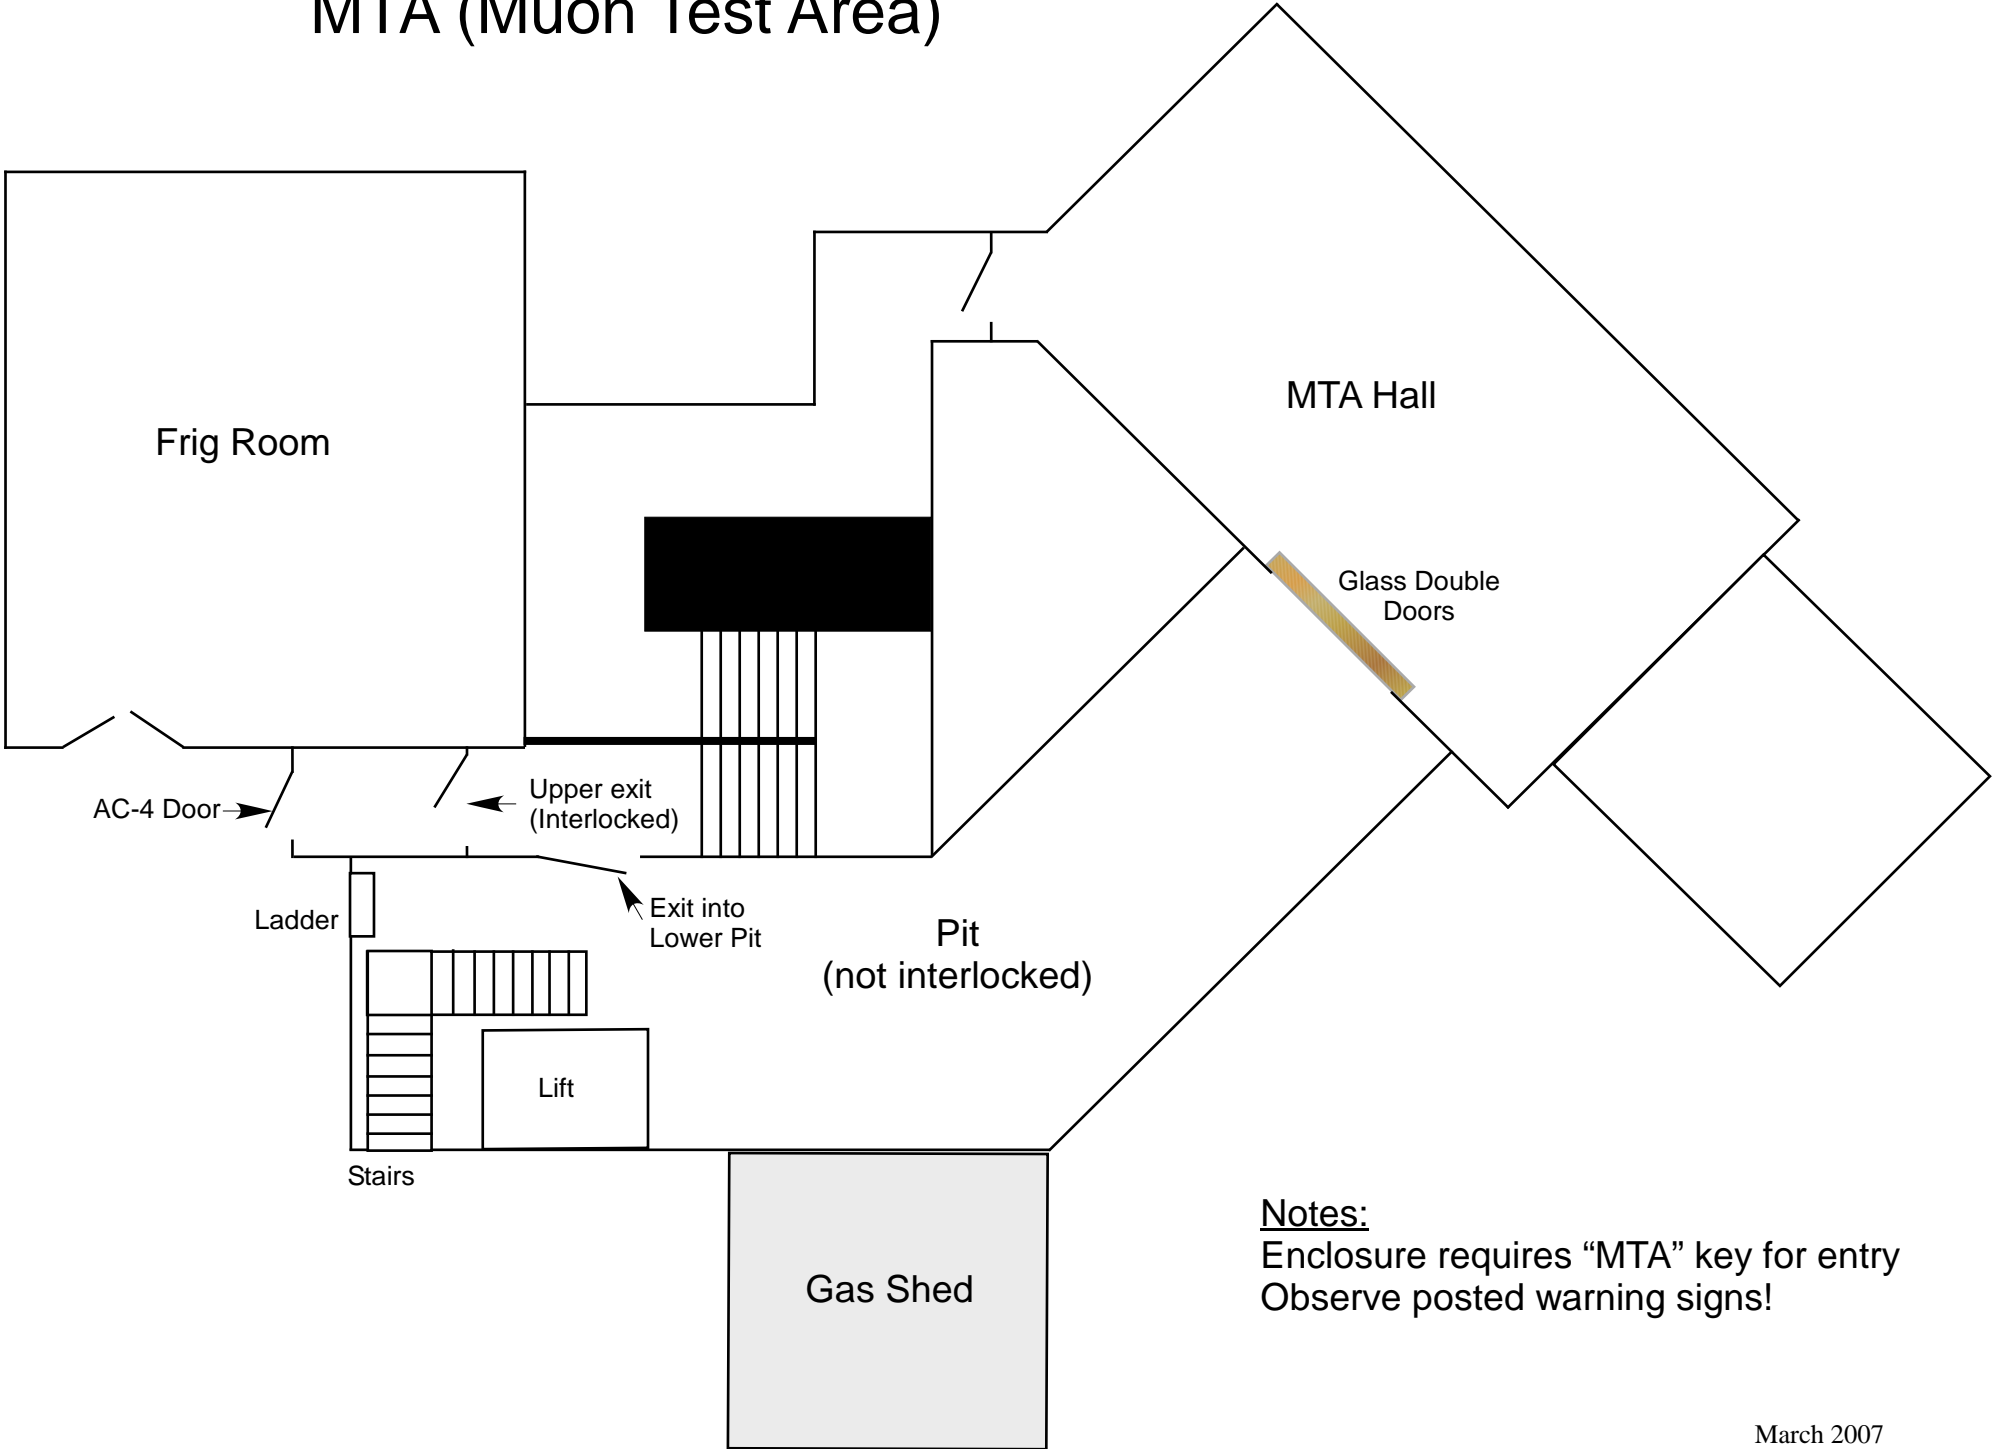

Linac

Notes:

Enclosure requires "Linac" enter key

Site North
→

GMPS2
GMPS1
Y-BW2
Y-BW1
WAPS
Y-BW3

West Utility yard

Exit to BGW-105

Emergency Exit 808

To MI-8 line encl

Dead End

Exit to BGW-125

Exit to Staging area

Exit to TG2

Exit to BGE-106

GMPS3
GMPS4
Y-BE1
Y-BE2
Y-BE3
EAPS

East Utility yard

Booster

Notes:
Enclosure requires "Booster" key for entry

MTA (Muon Test Area)

Notes:
Enclosure requires "MTA" key for entry
Observe posted warning signs!