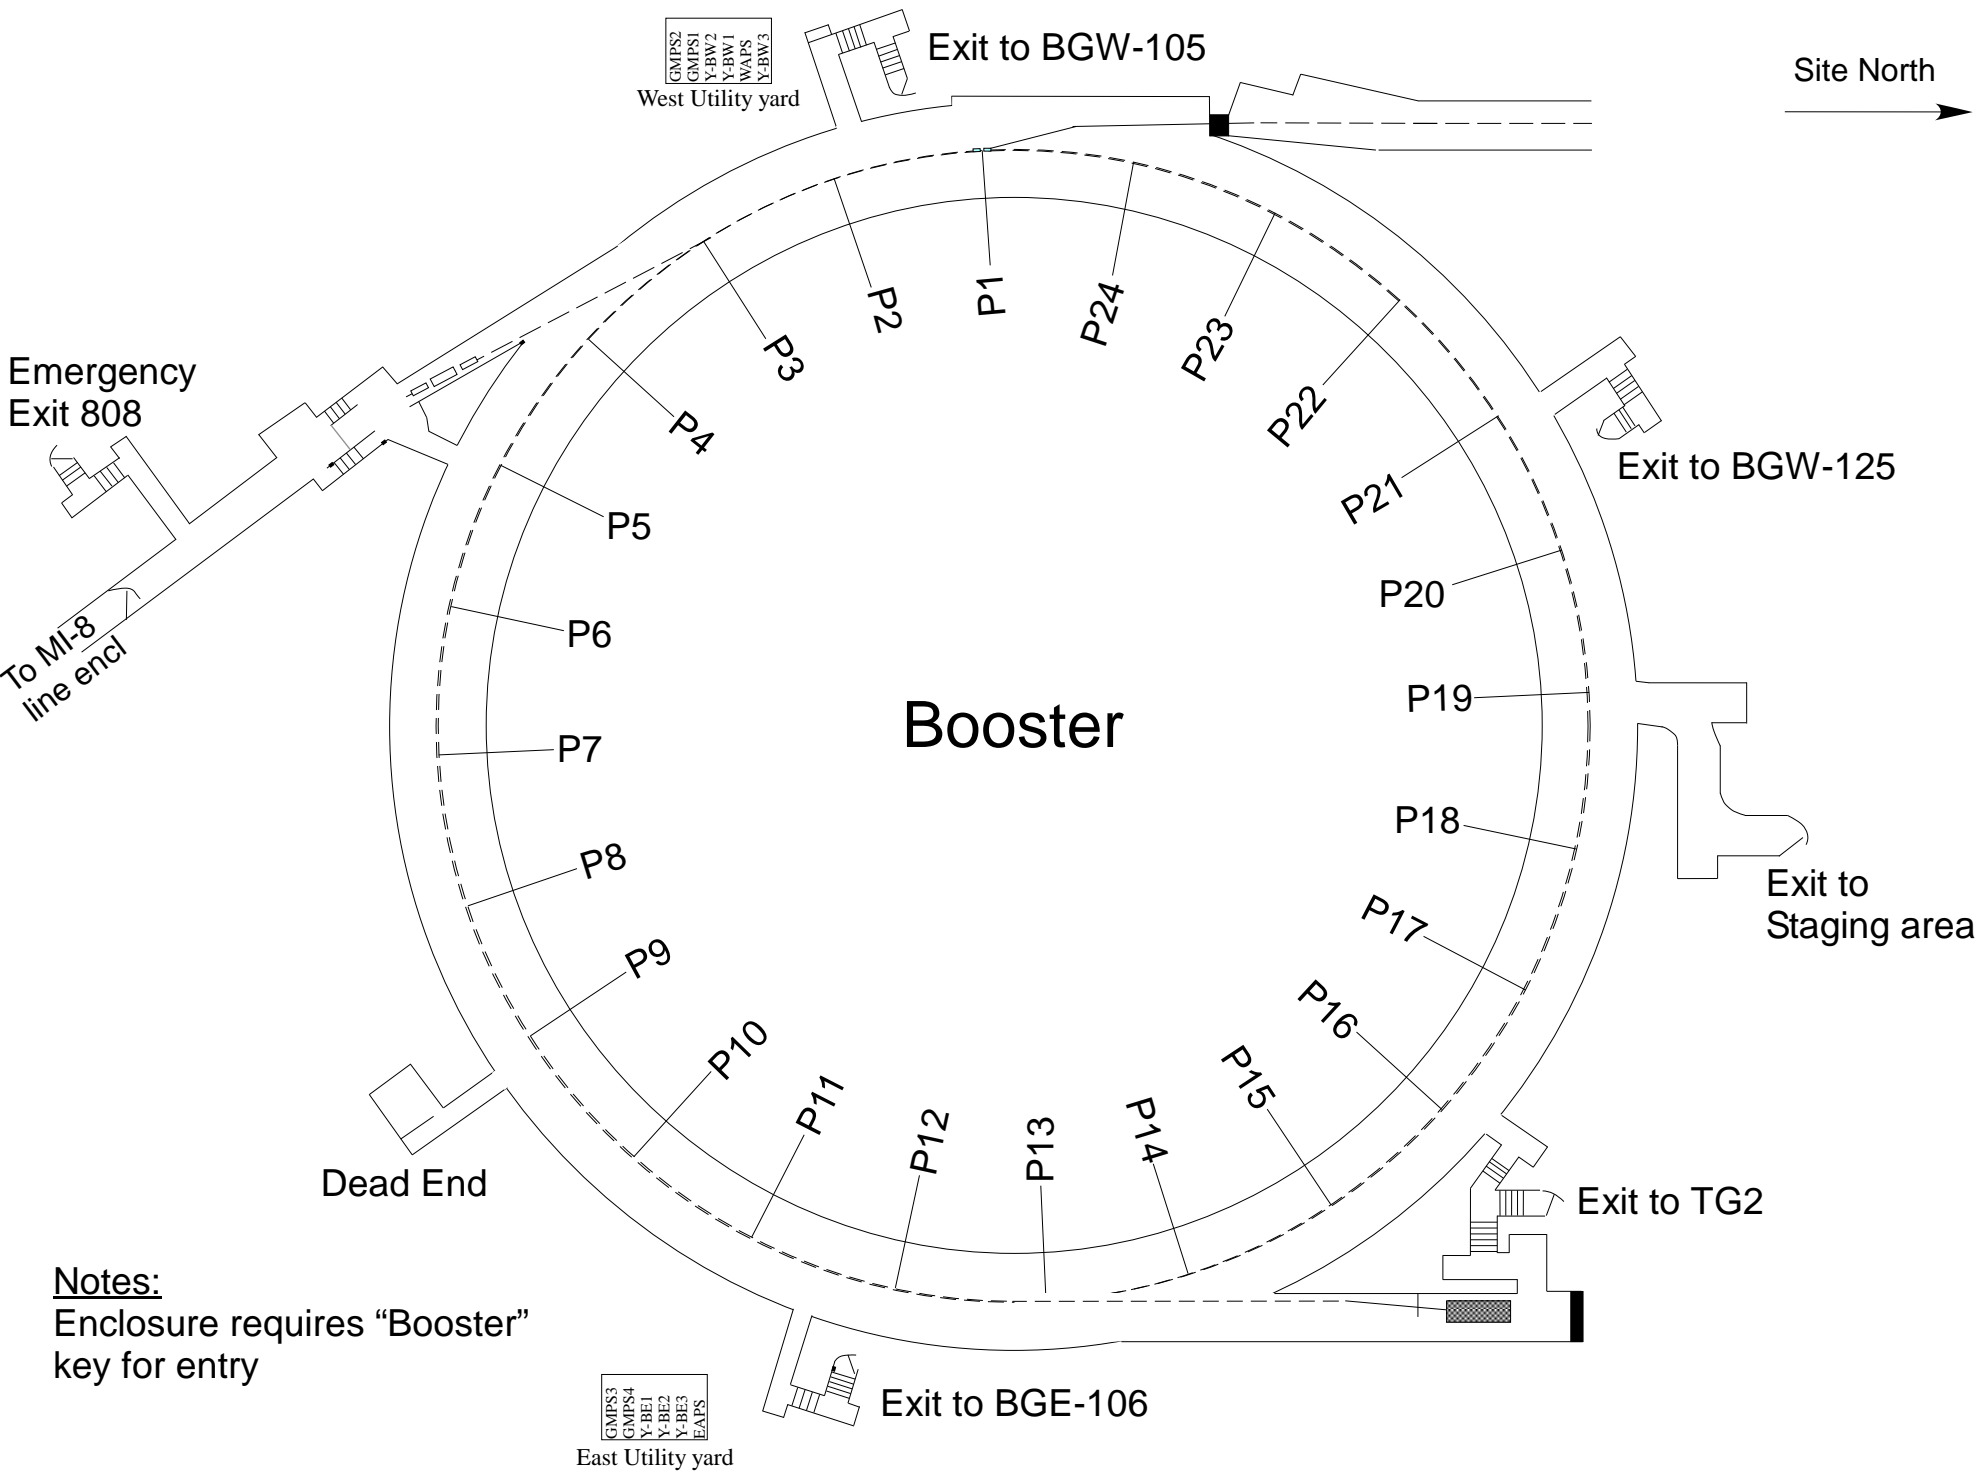

Linac

Notes:

Enclosure requires "Linac" enter key

Site North
→

GMPS2
GMPS1
Y-BW2
Y-BW1
WAPS
Y-BW3

West Utility yard

Exit to BGW-105

Emergency Exit 808

To MI-8 line encl

Dead End

Exit to BGW-125

Exit to Staging area

Exit to TG2

Exit to BGE-106

GMPS3
GMPS4
Y-BE1
Y-BE2
Y-BE3
EAPS

East Utility yard

Booster

Notes:
Enclosure requires "Booster" key for entry

MTA (Muon Test Area)

Notes:
Enclosure requires "MTA" key for entry
Observe posted warning signs!