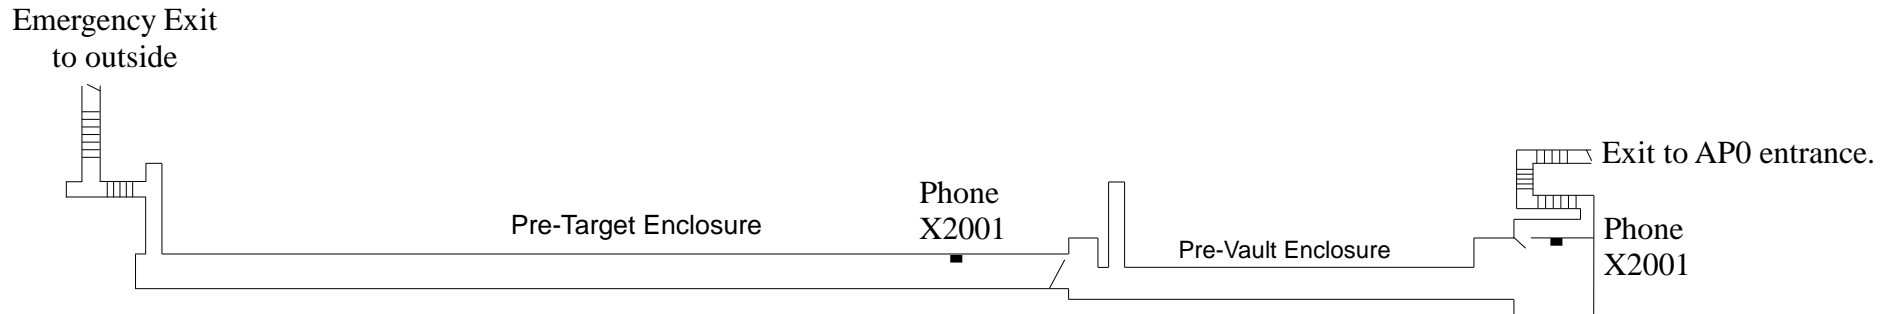

Muon Overview

AD Enclosure - Muon Pre-Target and Pre-Vault

Note: You will need a Pre-Target and/or Pre-Vault key(s) to enter.

Emergency exits are upstream using the stairs to exit outside.
Downstream using the stairs to exit outside.

AD Enclosure - Muon Transport Downstream, Mid and Upstream

Note: You will need a combination of Transport Downstream, Mid and Upstream keys to access the Transport enclosure.

Emergency exits are upstream using the stairwell to outside, or downstream Y using the crash box exiting in to the Muon Rings.