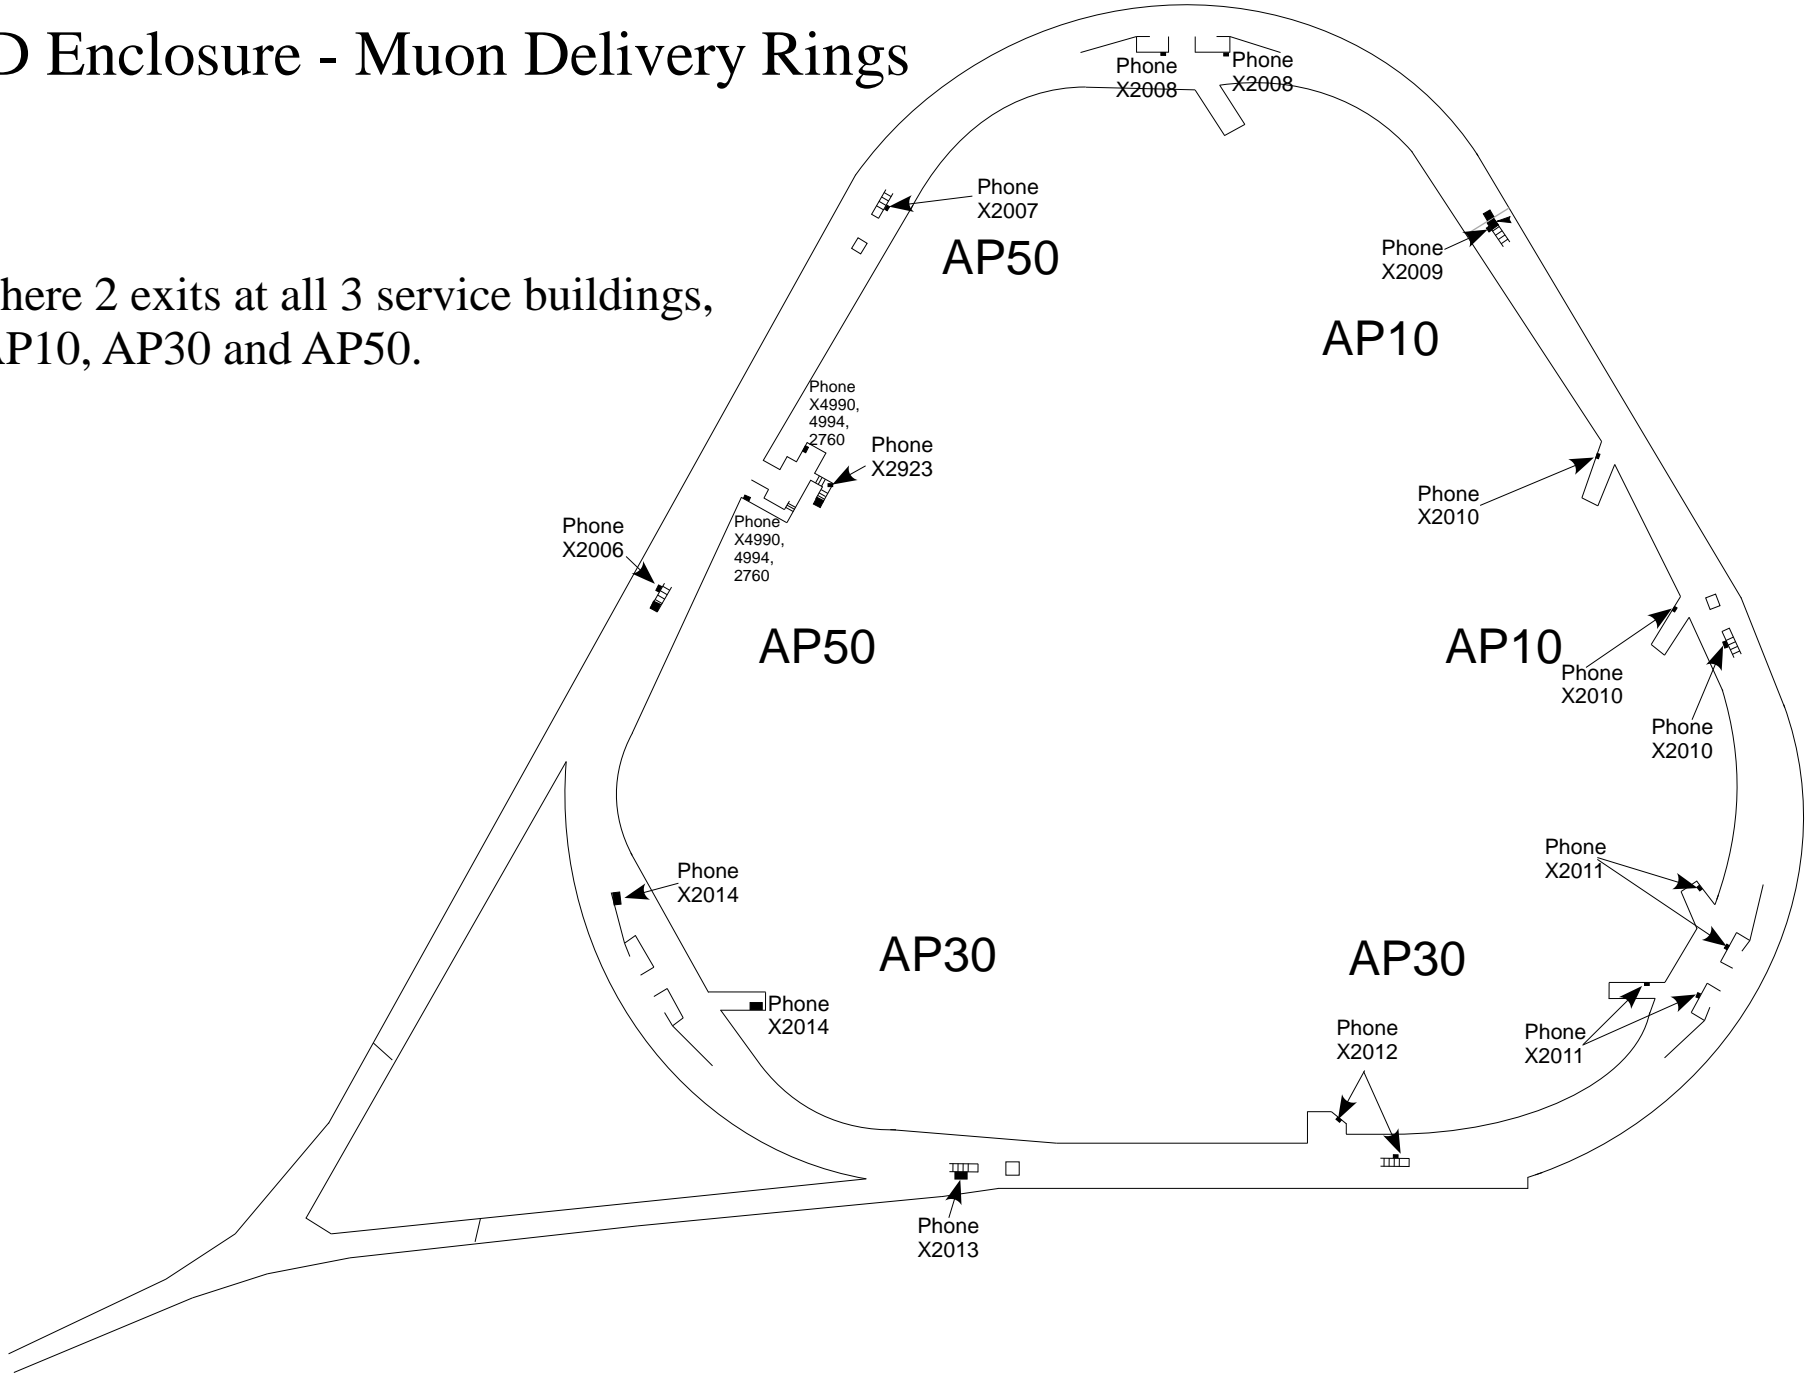

Muon Overview

AD Enclosure - Muon Pre-Target and Pre-Vault

Note: You will need a Pre-Target and/or Pre-Vault key(s) to enter.

Emergency exits are upstream using the stairs to exit outside.
Downstream using the stairs to exit outside.

AD Enclosure - Muon Transport Downstream, Mid and Upstream

Note: You will need a combination of Transport Downstream, Mid and Upstream keys to access the Transport enclosure.

Emergency exits are upstream using the stairwell to outside, or downstream Y using the crash box exiting in to the Muon Rings.

AD Enclosure - Muon Delivery Rings

There 2 exits at all 3 service buildings, AP10, AP30 and AP50.

Note: To access the enclosure you will need a Muon Delivery Rings key

AD Enclosure - Muon Extraction

Note: To access the Extraction enclosure you will need an Extraction key.
The Extraction Stub access is through the MC-1 Enclosure, you will need a MC-1 in addition to the Extraction key.

The emergency exits are through the exit or downstream into the M4 Enclosure.

AD Enclosure - Muon M-4