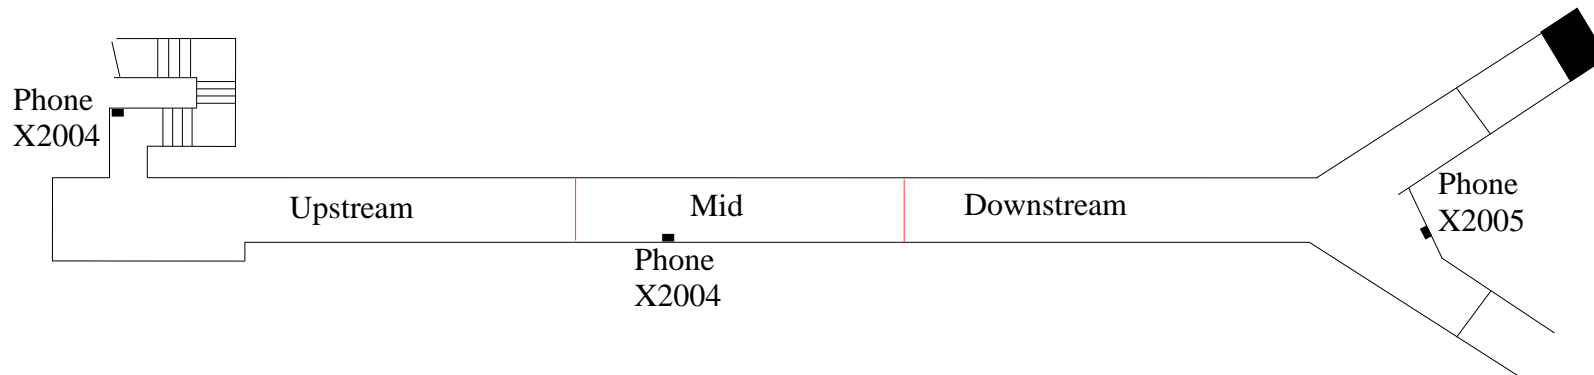

Muon Overview

AD Enclosure - Muon Pre-Target and Pre-Vault

Note: You will need a Pre-Target and/or Pre-Vault key(s) to enter.

Emergency exits are upstream using the stairs to exit outside.
Downstream using the stairs to exit outside.

AD Enclosure - Muon Transport Downstream, Mid and Upstream

Note: You will need a combination of Transport Downstream, Mid and Upstream keys to access the Transport enclosure.

Emergency exits are upstream using the stairwell to outside, or downstream Y using the crash box exiting in to the Muon Rings.