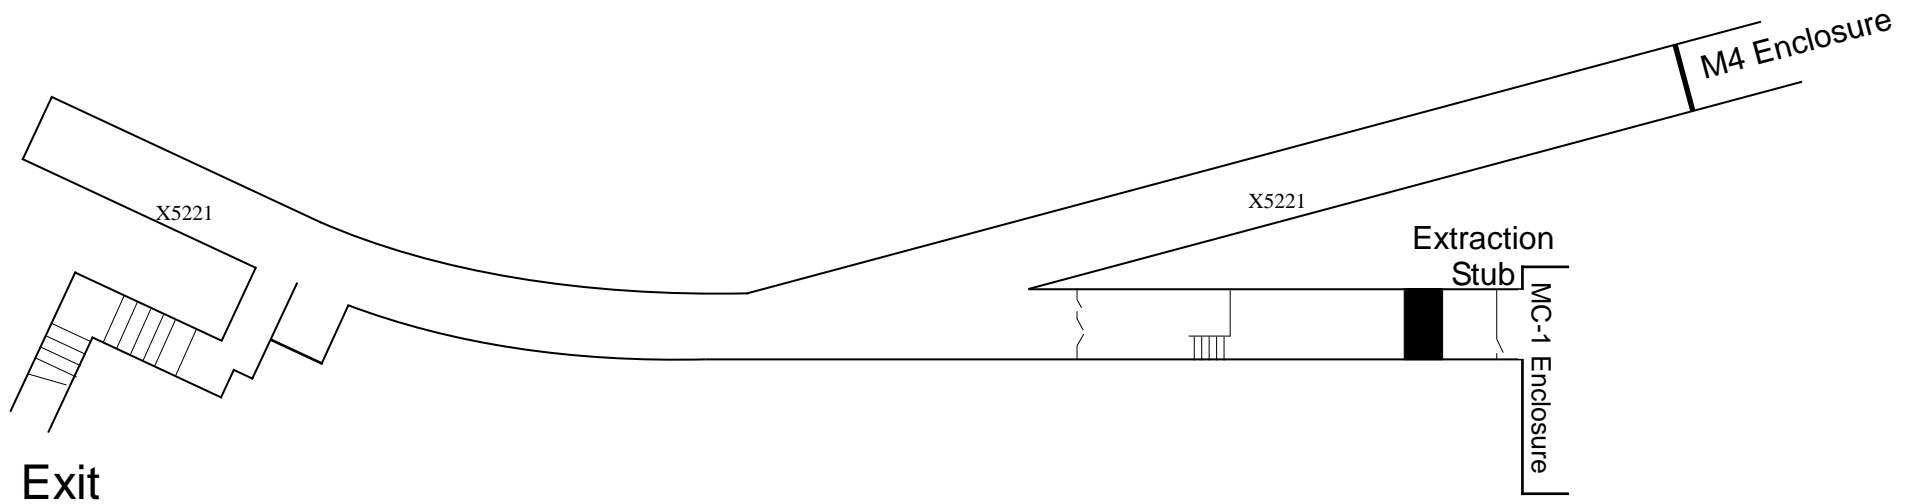

AD Enclosure - Muon Transport Downstream, Mid and Upstream

Note: You will need a combination of Transport Downstream, Mid and Upstream keys to access the Transport enclosure.

Emergency exits are upstream using the stairwell to outside, or downstream Y using the crash box exiting in to the Muon Rings.

AD Enclosure - Muon Delivery Rings

There 2 exits at all 3 service buildings, AP10, AP30 and AP50.

Note: To access the enclosure you will need a Muon Delivery Rings key

AD Enclosure - Muon Extraction

Note: To access the Extraction enclosure you will need an Extraction key.
The Extraction Stub access is through the MC-1 Enclosure, you will need a MC-1 in addition to the Extraction key.

The emergency exits are through the exit or downstream into the M4 Enclosure.

AD Enclosure - Muon M-4