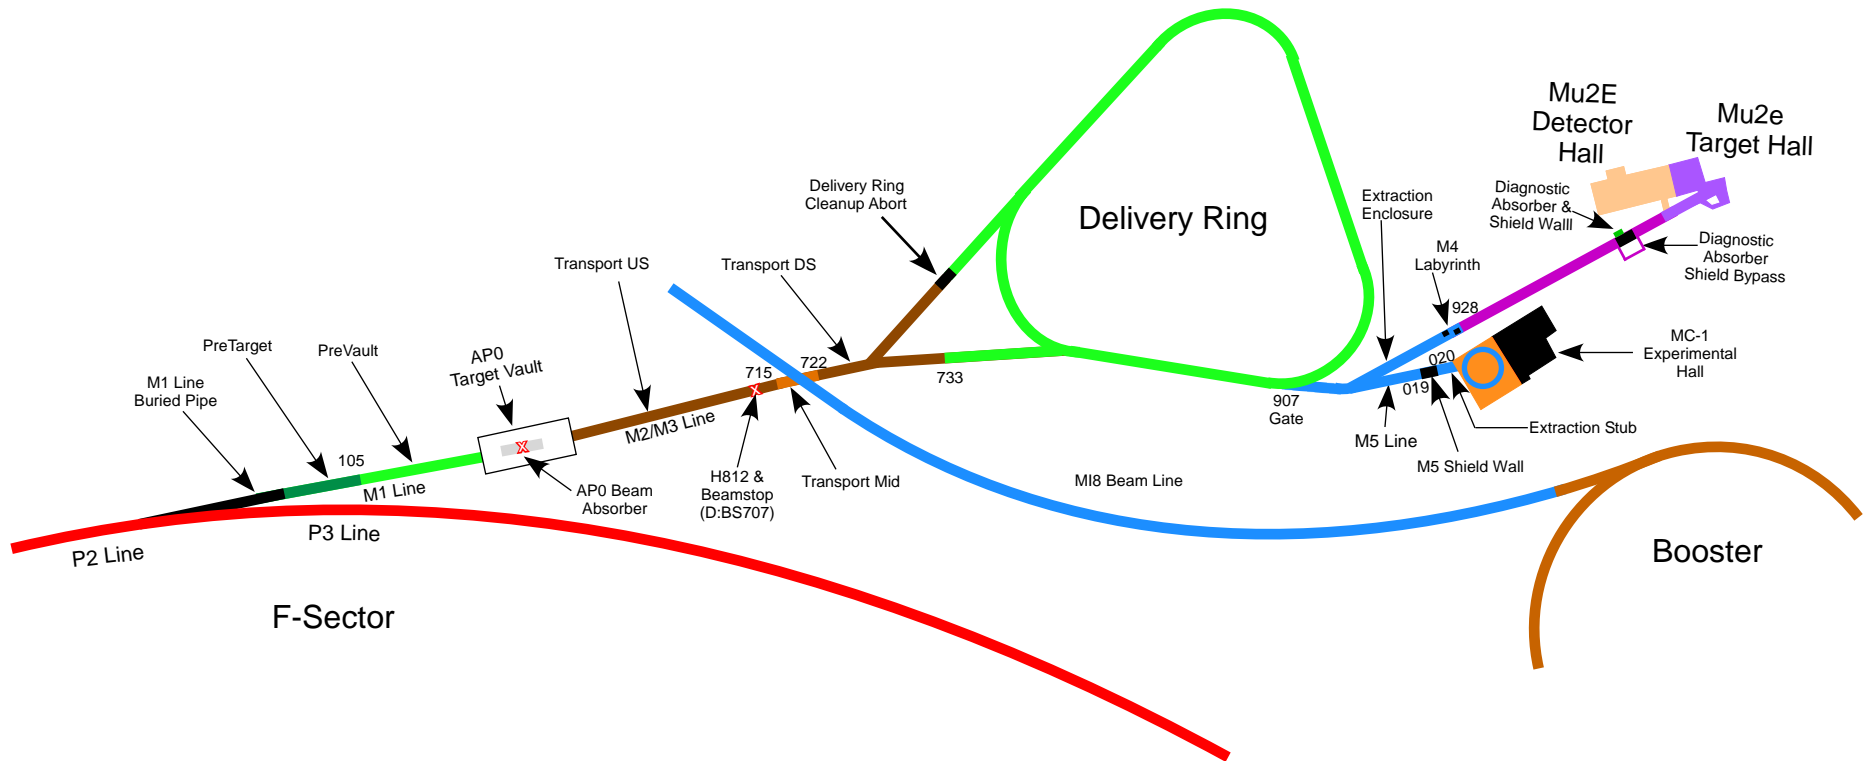

Muon Overview

AD Enclosure - Muon Pre-Target and Pre-Vault

Note: You will need a Pre-Target and/or Pre-Vault key(s) to enter.

Emergency exits are upstream using the stairs to exit outside.
Downstream using the stairs to exit outside.

AD Enclosure - Muon Transport Downstream, Mid and Upstream

Note: You will need a combination of Transport Downstream, Mid and Upstream keys to access the Transport enclosure.

Emergency exits are upstream using the stairwell to outside, or downstream Y using the crash box exiting in to the Muon Rings.

AD Enclosure - Muon Delivery Rings

There 2 exits at all 3 service buildings, AP10, AP30 and AP50.

Note: To access the enclosure you will need a Muon Delivery Rings key

AD Enclosure - Muon Extraction

Note: To access the Extraction enclosure you will need an Extraction key.
The Extraction Stub access is through the MC-1 Enclosure, you will need a MC-1 in addition to the Extraction key.

The emergency exits are through the exit or downstream into the M4 Enclosure.

AD Enclosure - Muon M-4