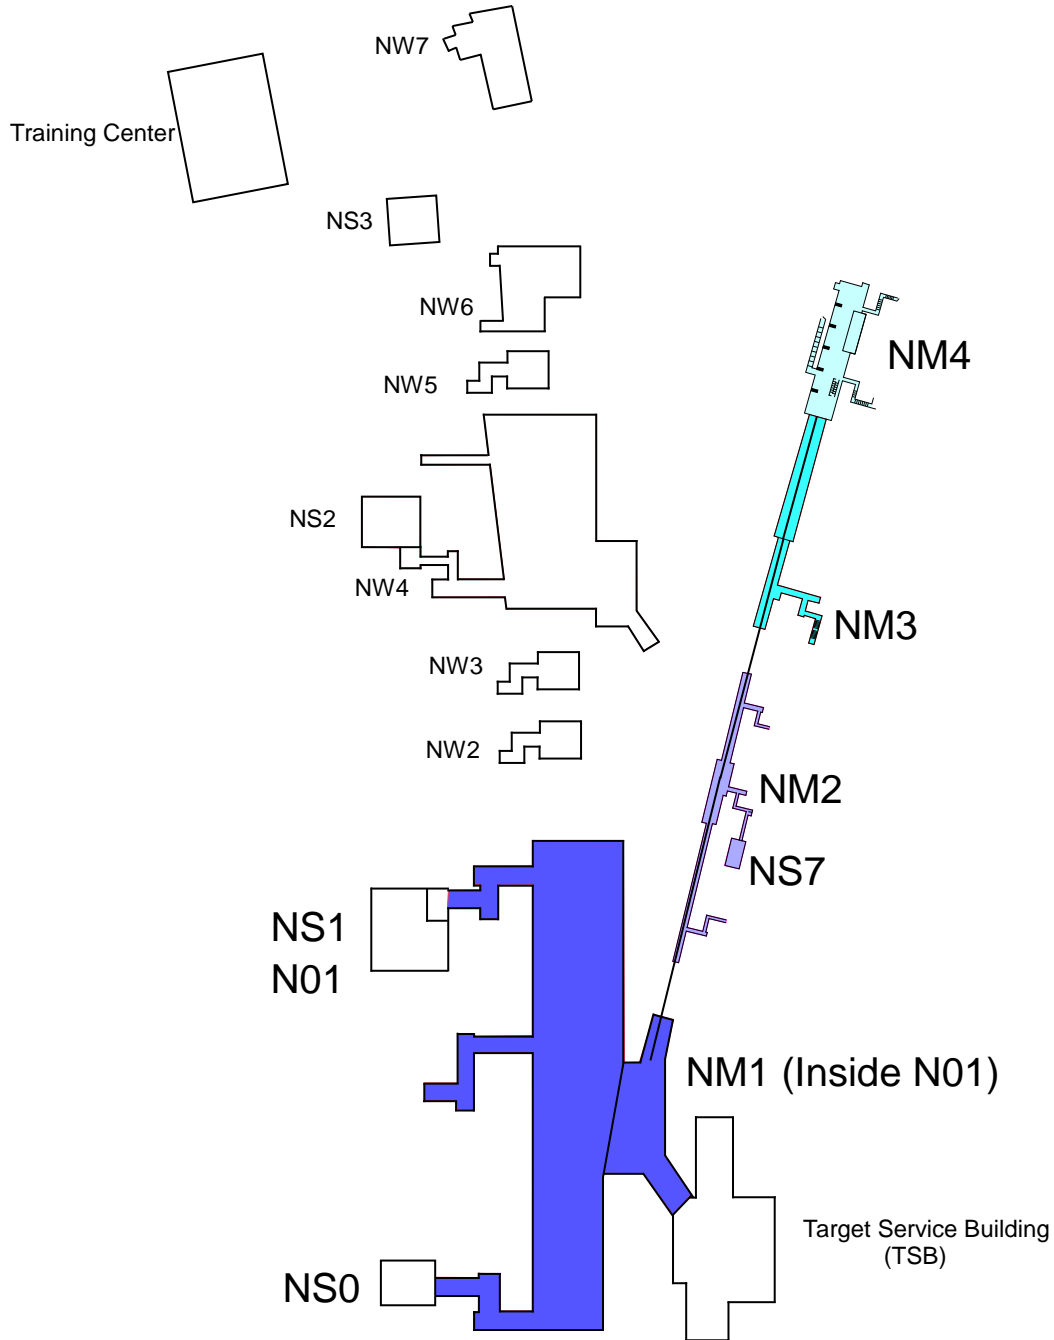

Fermilab

(North)

Neutrino Area

AD Enclosure - N01

Note: You will need a Neutrino N01 key for access.

AD Enclosure - NM2

Note: You need a Neutrino NM2 key to access.

AD Enclosure - NM3

Exits are upstream to outside or downstream through NM4

Note: You need an Neutrino NM3 key to access.

AD Enclosure - NM4

Note: To access NM4 you will need a NM4 key located in the remote keytree.

AD Enclosure: NML FAST Cave

Note: To access the NML Cave Roof or Catwalk you will need a NML Key.

See next page for the lower level cave.

AD Enclosure: NML FAST Cave

Note: To access the NML Cave you will need a NML Key.