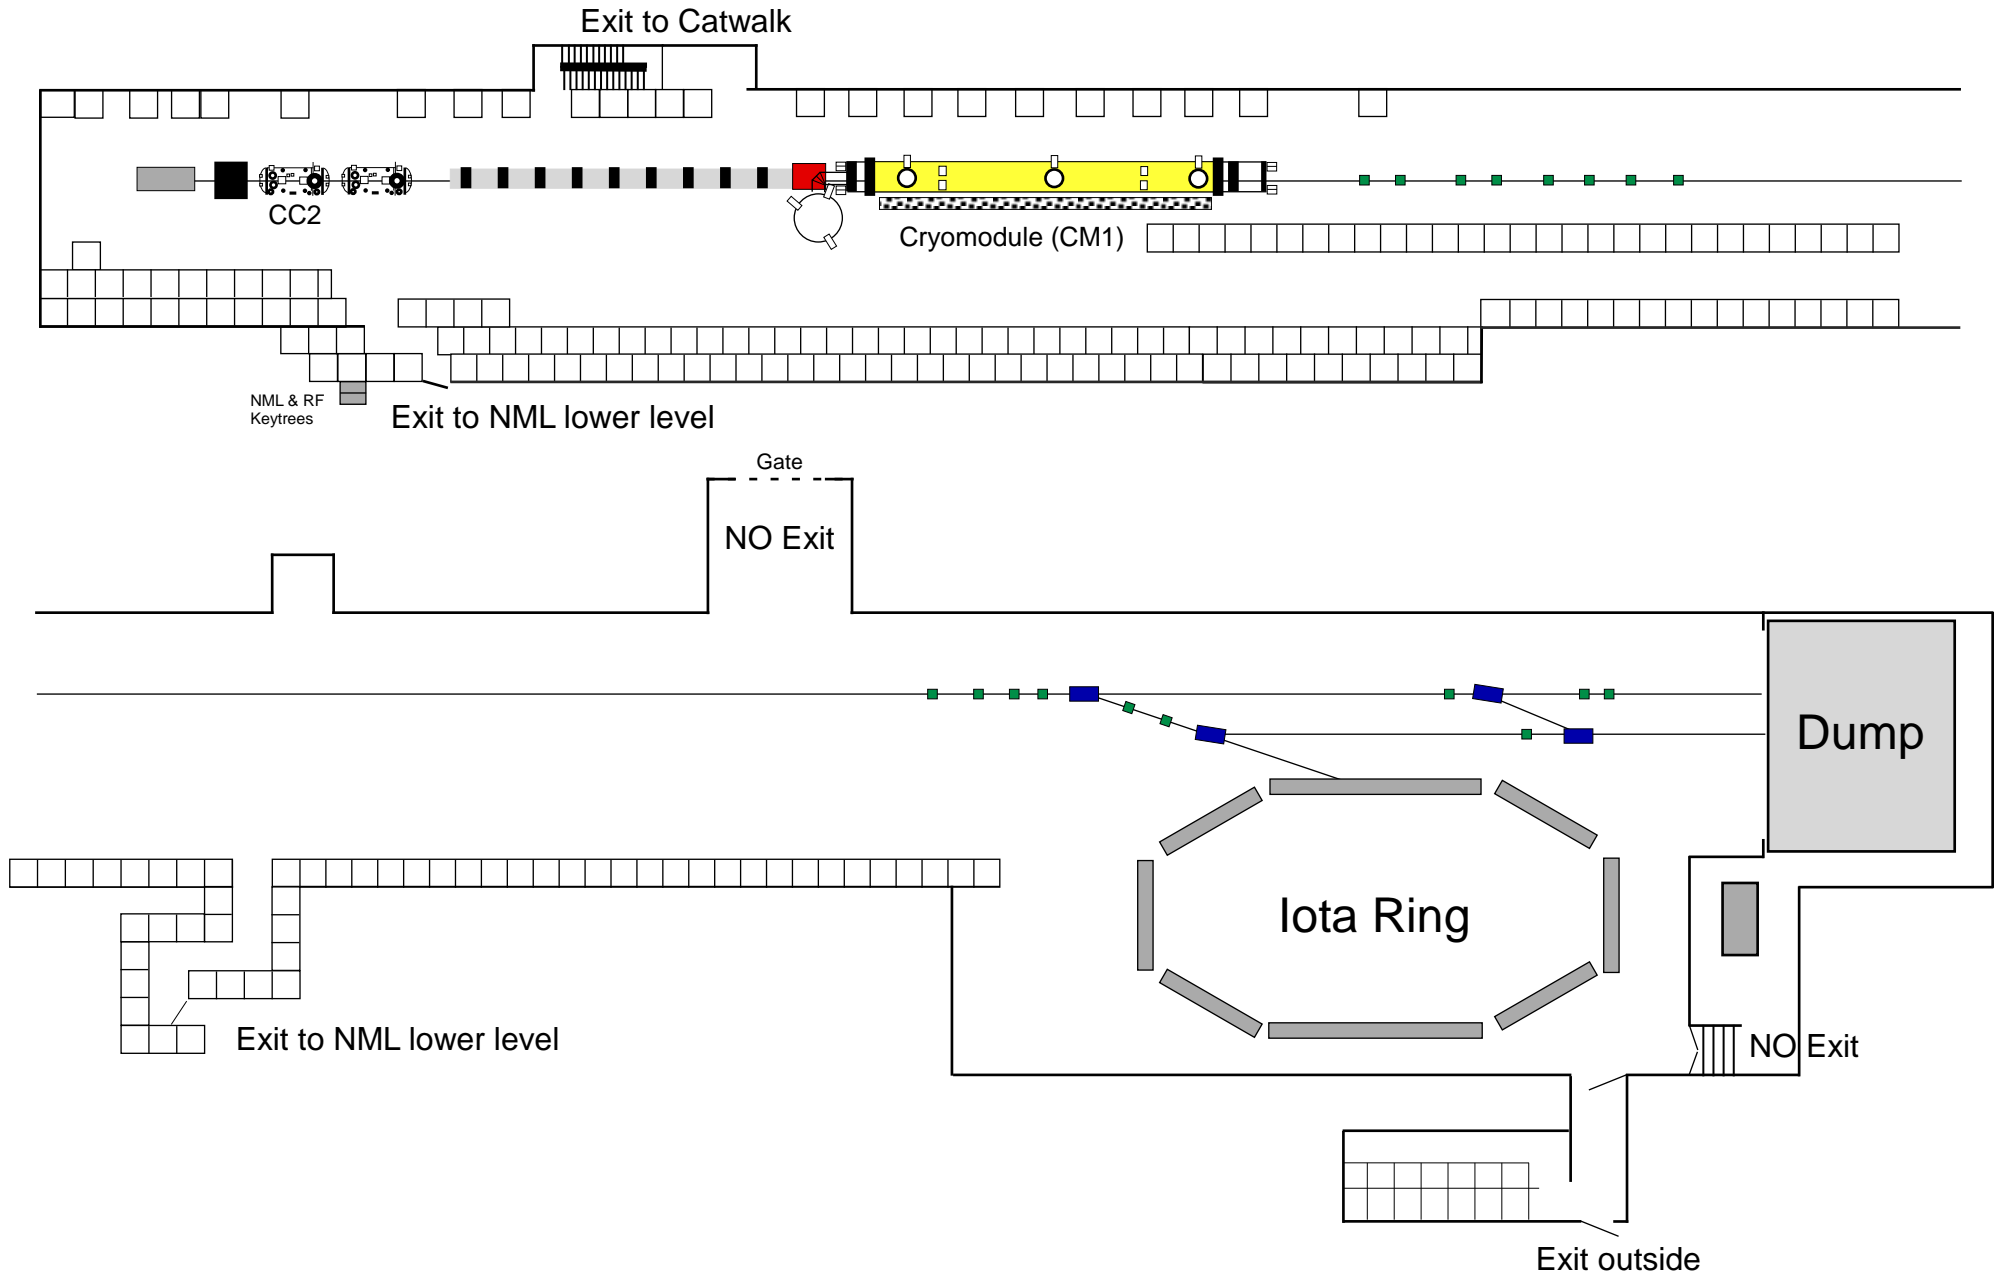

Fermilab

(North)

Neutrino Area

AD Enclosure - N01

Note: You will need a Neutrino N01 key for access.

AD Enclosure - NM2

Note: You need a Neutrino NM2 key to access.

AD Enclosure - NM3

Exits are upstream to outside or downstream through NM4

Note: You need an Neutrino NM3 key to access.

AD Enclosure - NM4

Note: To access NM4 you will need a NM4 key located in the remote keytree.

AD Enclosure: NML FAST Cave

Note: To access the NML Cave Roof or Catwalk you will need a NML Key.

See next page for the lower level cave.

AD Enclosure: NML FAST Cave

Note: To access the NML Cave you will need a NML Key.