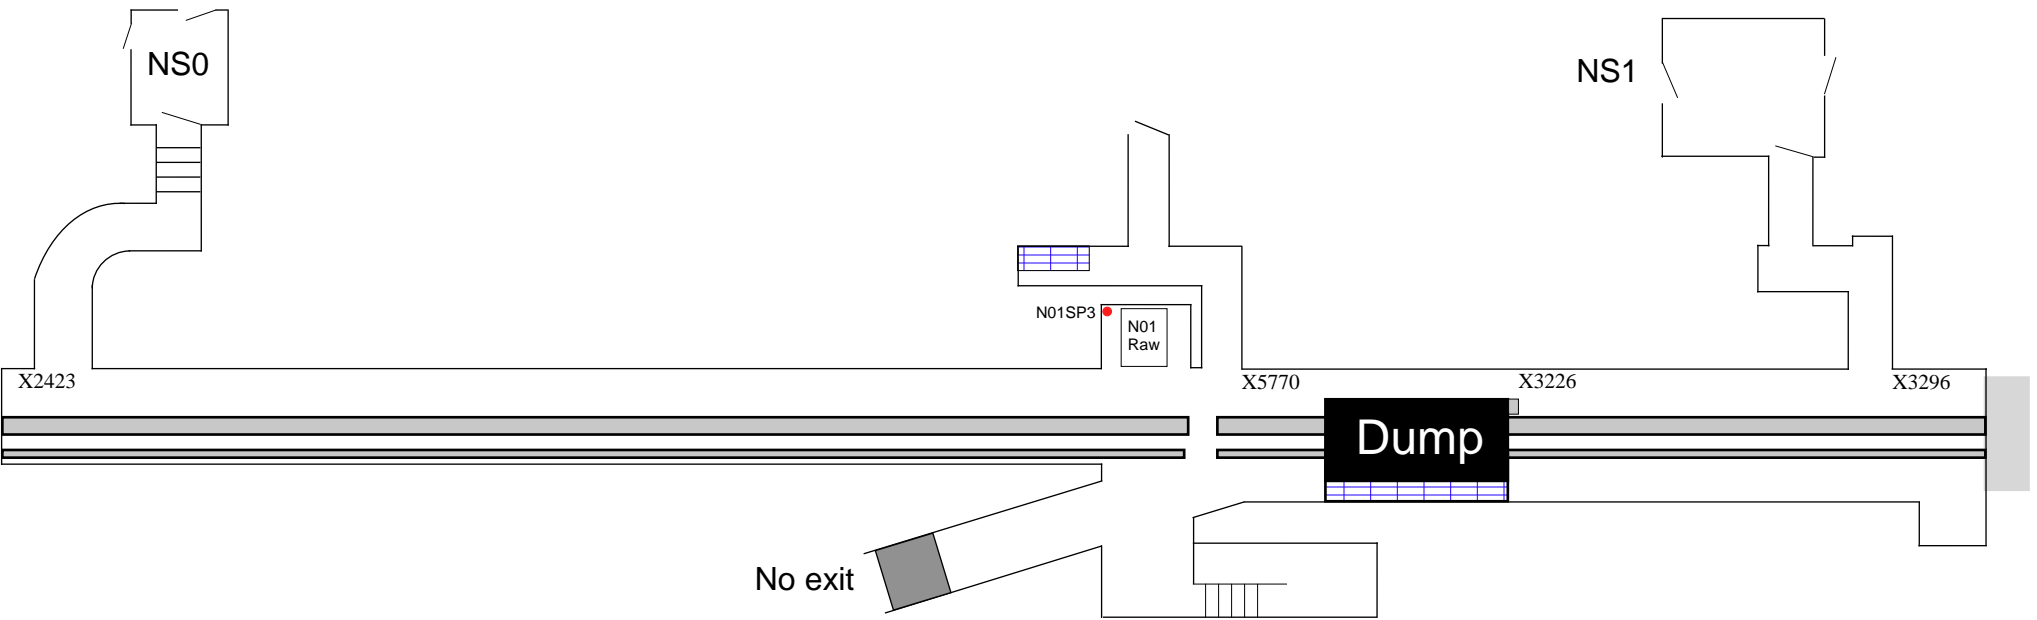

Fermilab

(North)

Neutrino Area

AD Enclosure - N01

Note: You will need a Neutrino N01 key for access.

AD Enclosure - NM2

Note: You need a Neutrino NM2 key to access.

AD Enclosure - NM3

Exits are upstream to outside or downstream through NM4

Note: You need an Neutrino NM3 key to access.

AD Enclosure - NM4

Note: To access NM4 you will need a NM4 key located in the remote keytree.

AD Enclosure: NML FAST Cave