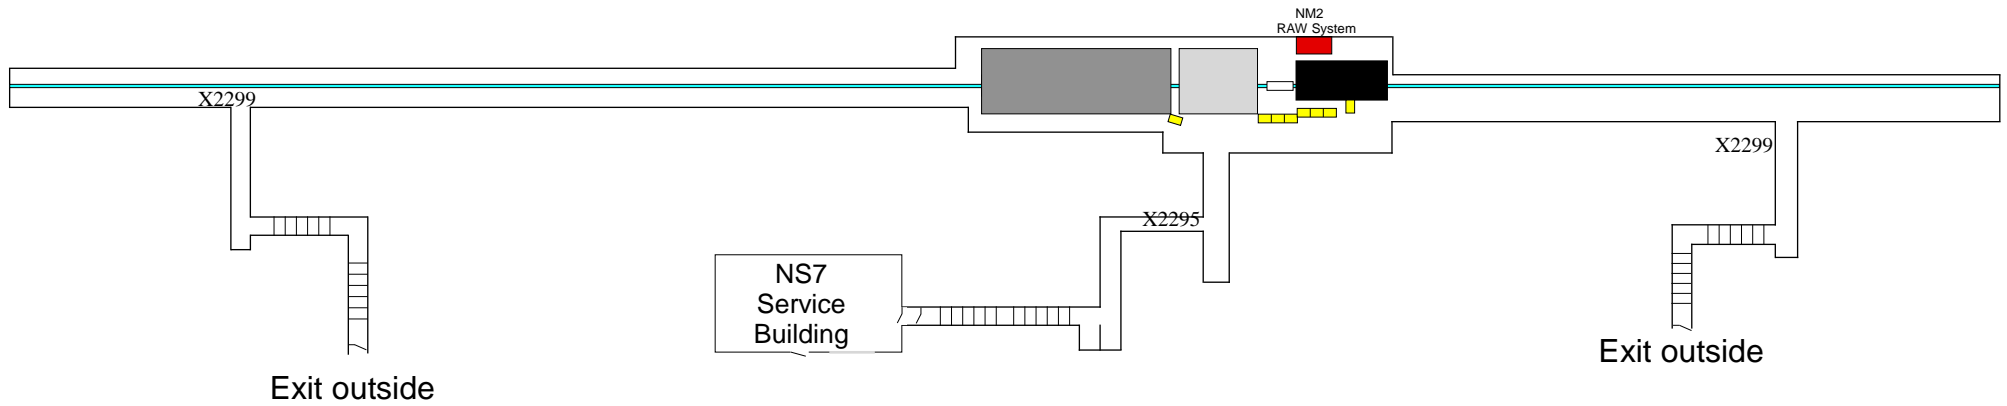

Fermilab

(North)

Neutrino Area

AD Enclosure - N01

Note: You will need a Neutrino N01 key for access.

AD Enclosure - NM2

Note: You need a Neutrino NM2 key to access.

AD Enclosure - NM3

Exits are upstream to outside or downstream through NM4

Note: You need an Neutrino NM3 key to access.

AD Enclosure - NM4

Note: To access NM4 you will need a NM4 key located in the remote keytree.

AD Enclosure: NML FAST Cave

Note: To access the NML Cave Roof or Catwalk you will need a NML Key.

See next page for the lower level cave.

AD Enclosure: NML FAST Cave

Note: To access the NML Cave you will need a NML Key.