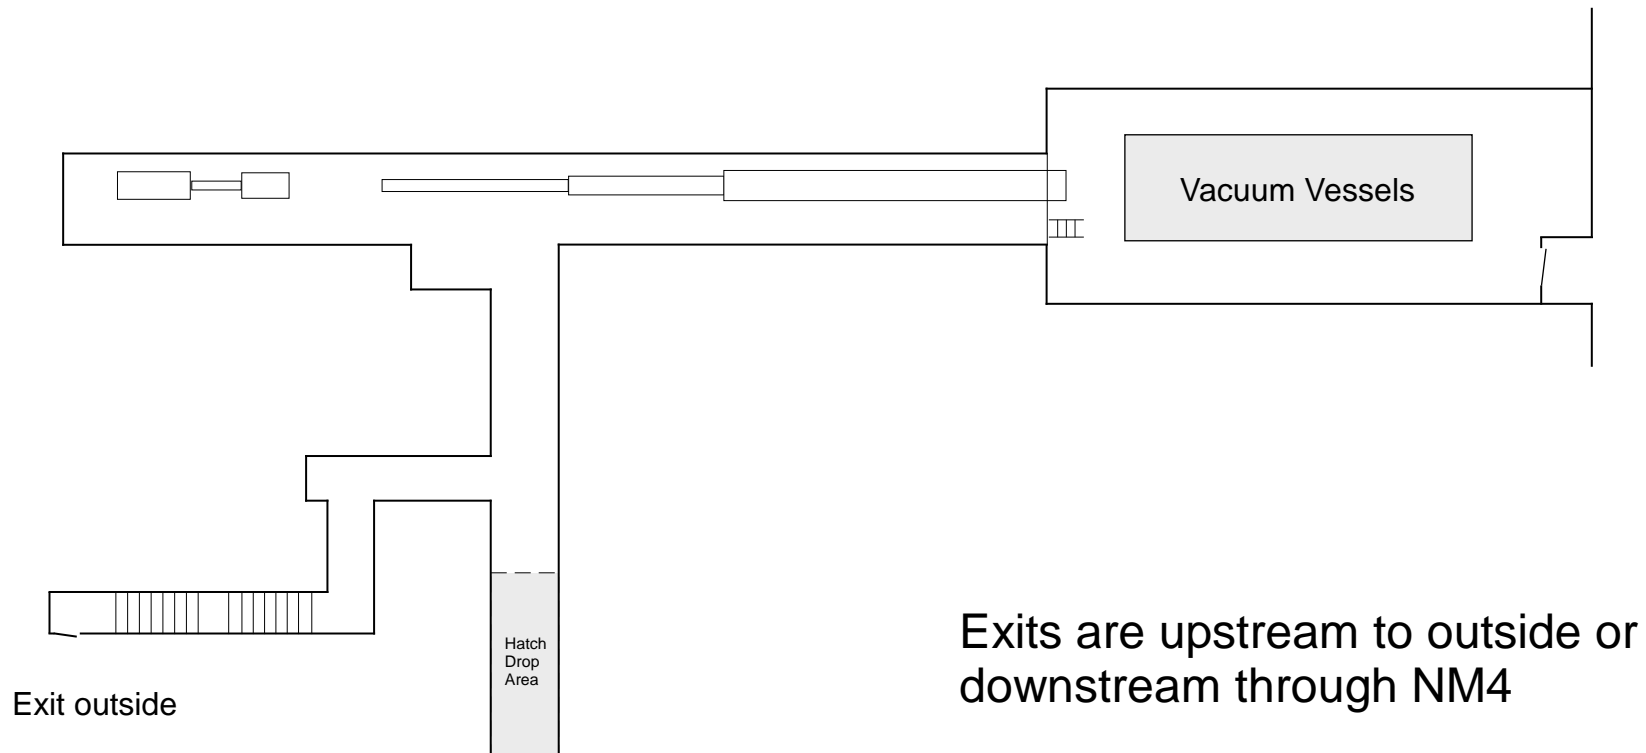

Fermilab

(North)

Neutrino Area

AD Enclosure - N01

Note: You will need a Neutrino N01 key for access.

AD Enclosure - NM2

Note: You need a Neutrino NM2 key to access.

AD Enclosure - NM3

Exits are upstream to outside or downstream through NM4

Note: You need an Neutrino NM3 key to access.

AD Enclosure - NM4

Note: To access NM4 you will need a NM4 key located in the remote keytree.

AD Enclosure: NML FAST Cave

Note: To access the NML Cave Roof or Catwalk you will need a NML Key.

See next page for the lower level cave.

AD Enclosure: NML FAST Cave

Note: To access the NML Cave you will need a NML Key.