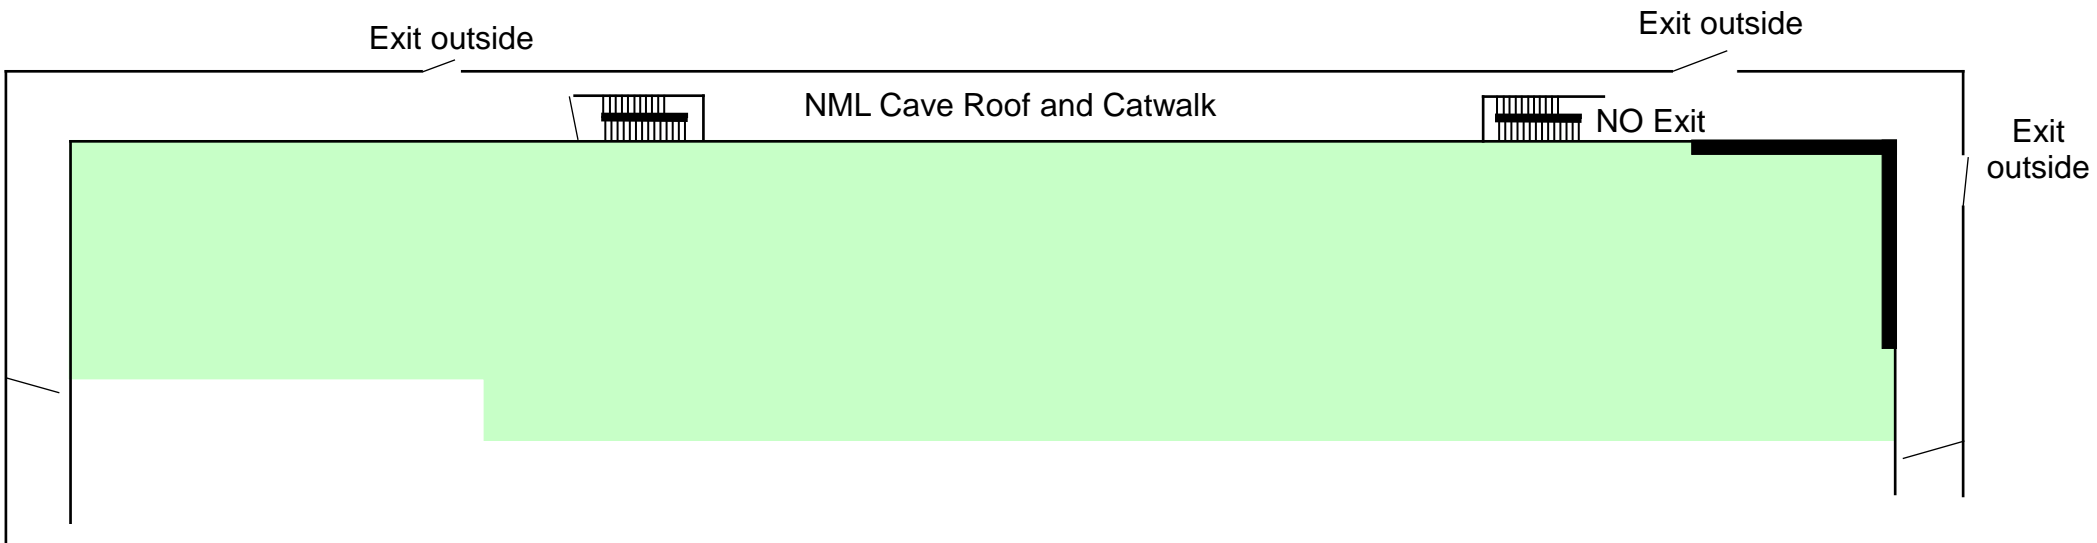

Fermilab

(North)

Neutrino Area

AD Enclosure - N01

Note: You will need a Neutrino N01 key for access.

AD Enclosure - NM2

Note: You need a Neutrino NM2 key to access.

AD Enclosure - NM3

Exits are upstream to outside or downstream through NM4

Note: You need an Neutrino NM3 key to access.

AD Enclosure - NM4

Note: To access NM4 you will need a NM4 key located in the remote keytree.

AD Enclosure: NML FAST Cave

Note: To access the NML Cave Roof or Catwalk you will need a NML Key.

See next page for the lower level cave.

AD Enclosure: NML FAST Cave

Note: To access the NML Cave you will need a NML Key.