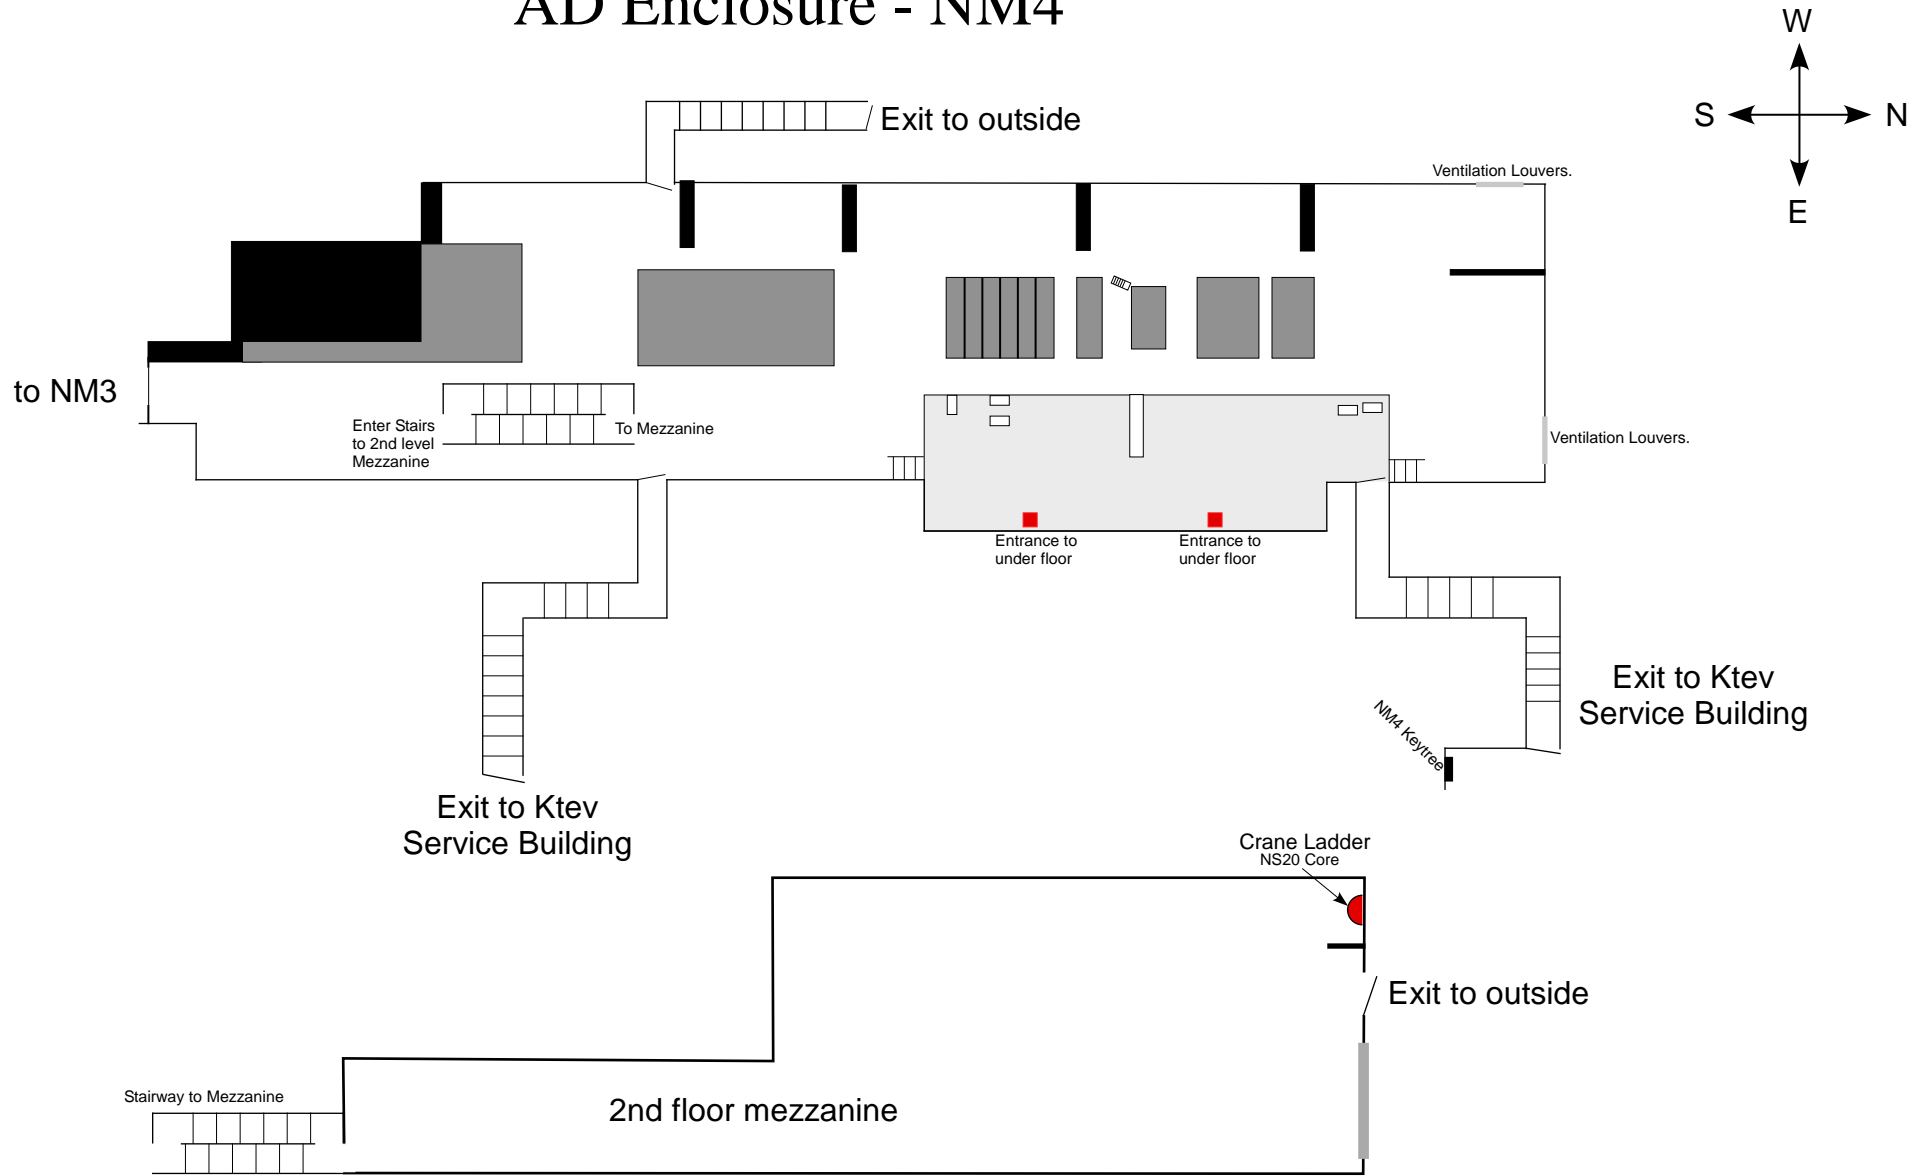

Fermilab

(North)

Neutrino Area

AD Enclosure - N01

Note: You will need a Neutrino N01 key for access.

AD Enclosure - NM2

Note: You need a Neutrino NM2 key to access.

AD Enclosure - NM3

Exits are upstream to outside or downstream through NM4

Note: You need an Neutrino NM3 key to access.

AD Enclosure - NM4

Note: To access NM4 you will need a NM4 key located in the remote keytree.

AD Enclosure: NML FAST Cave

Note: To access the NML Cave Roof or Catwalk you will need a NML Key.

See next page for the lower level cave.

AD Enclosure: NML FAST Cave

Note: To access the NML Cave you will need a NML Key.