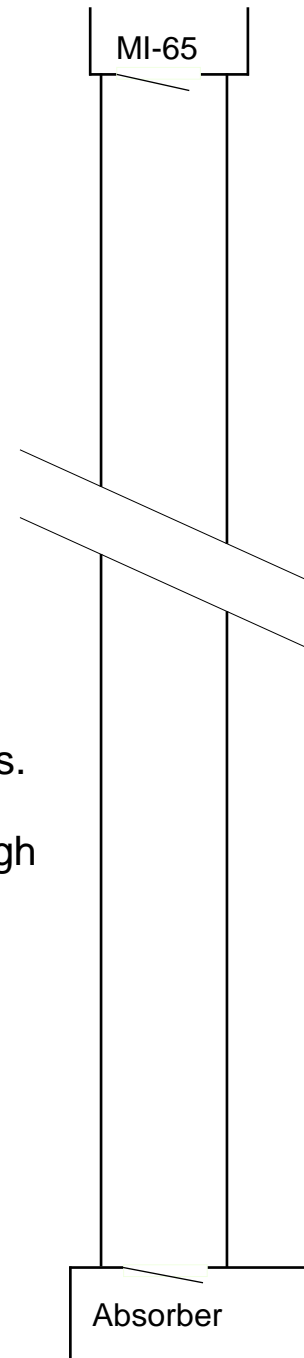

# AD Enclosure - MI 65

Emergency exits are:

Via the Carrier tunnel into the Main Injector

The stairwell to the MI65 Service Building.

Downstream through the Decay pipe to Absorber enclosure to the stairwell.

Note: To access you will need a MI65 key.

# AD Enclosure - Numi Decay Pipe

Note: To access the Decay pipe is either through MI65 or Absorber enclosures with their keys.

The emergency exit from the Decay pipe is through the Absorber enclosure and the exit the stairwell.