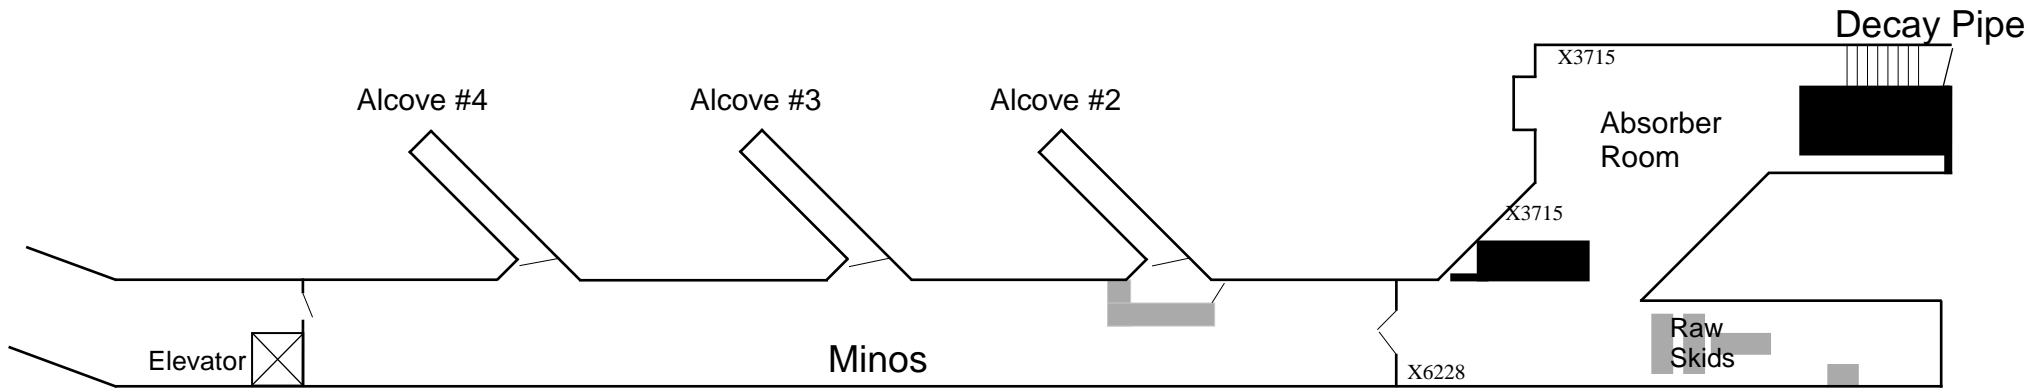

# AD Enclosure - MI 65

Emergency exits are:

Via the Carrier tunnel into the Main Injector

The stairwell to the MI65 Service Building.

Downstream through the Decay pipe to Absorber enclosure to the stairwell.

Note: To access you will need a MI65 key.

# AD Enclosure - Numi Decay Pipe

Note: To access the Decay pipe is either through MI65 or Absorber enclosures with their keys.

The emergency exit from the Decay pipe is through the Absorber enclosure and the exit the stairwell.

# AD Enclosure - Minos

Emergency exit is upstream via the Absorber enclosure then through the Decay Pipe.

Note: To access the Alcoves you will need an Alcove key.  
To access the Absorber you will need an Absorber key.