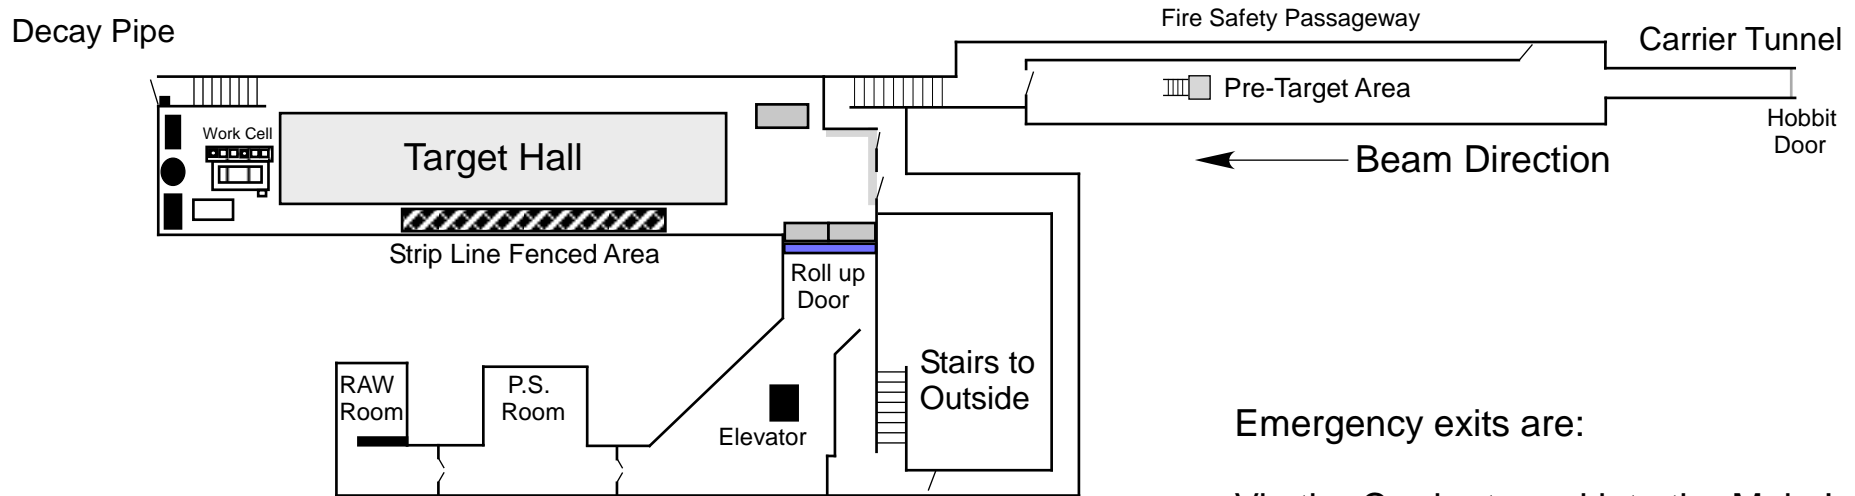

# AD Enclosure - MI 65

Emergency exits are:

Via the Carrier tunnel into the Main Injector

The stairwell to the MI65 Service Building.

Downstream through the Decay pipe to Absorber enclosure to the stairwell.

Note: To access you will need a MI65 key.

# AD Enclosure - Numi Decay Pipe

Note: To access the Decay pipe is either through MI65 or Absorber enclosures with their keys.

The emergency exit from the Decay pipe is through the Absorber enclosure and the exit the stairwell.

# AD Enclosure - Minos

Emergency exit is upstream via the Absorber enclosure then through the Decay Pipe.

Note: To access the Alcoves you will need an Alcove key.  
To access the Absorber you will need an Absorber key.