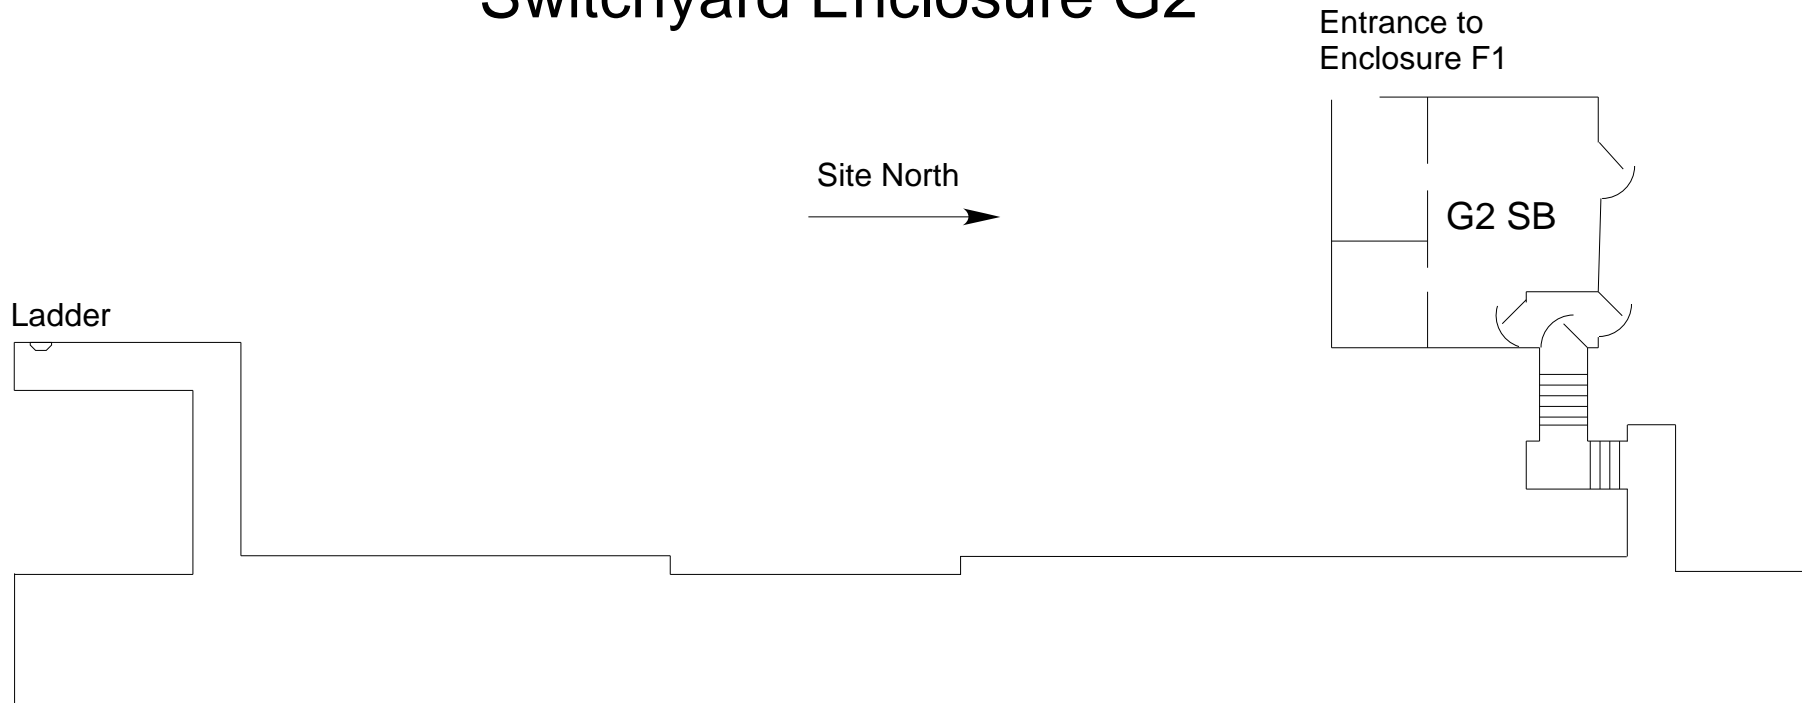

Switchyard

Site North

Switchyard Enclosure B

Notes:
Requires "Enclosure B" key to access.

Switchyard Enclosure C, D & E

Notes:

Enclosure requires "C D E & J" key to enter.

Switchyard Enclosure G2

Notes:
Requires "Encl G2" key to enter

Switchyard Enclosure F1 (F1 Manhole)

Site North

Notes:
Requires "Manhole F1" key to access.

Switchyard F2 & F3 Manholes

Site North
→

Notes:

F2 is located east of the Master Substation.

F3 is on the west side of the Meson berm, south of M01.

Both require "Manhole F2 F3" key to access.

Both are confined spaces & require confined space key to access.

F3 also requires a Rad Fence key.