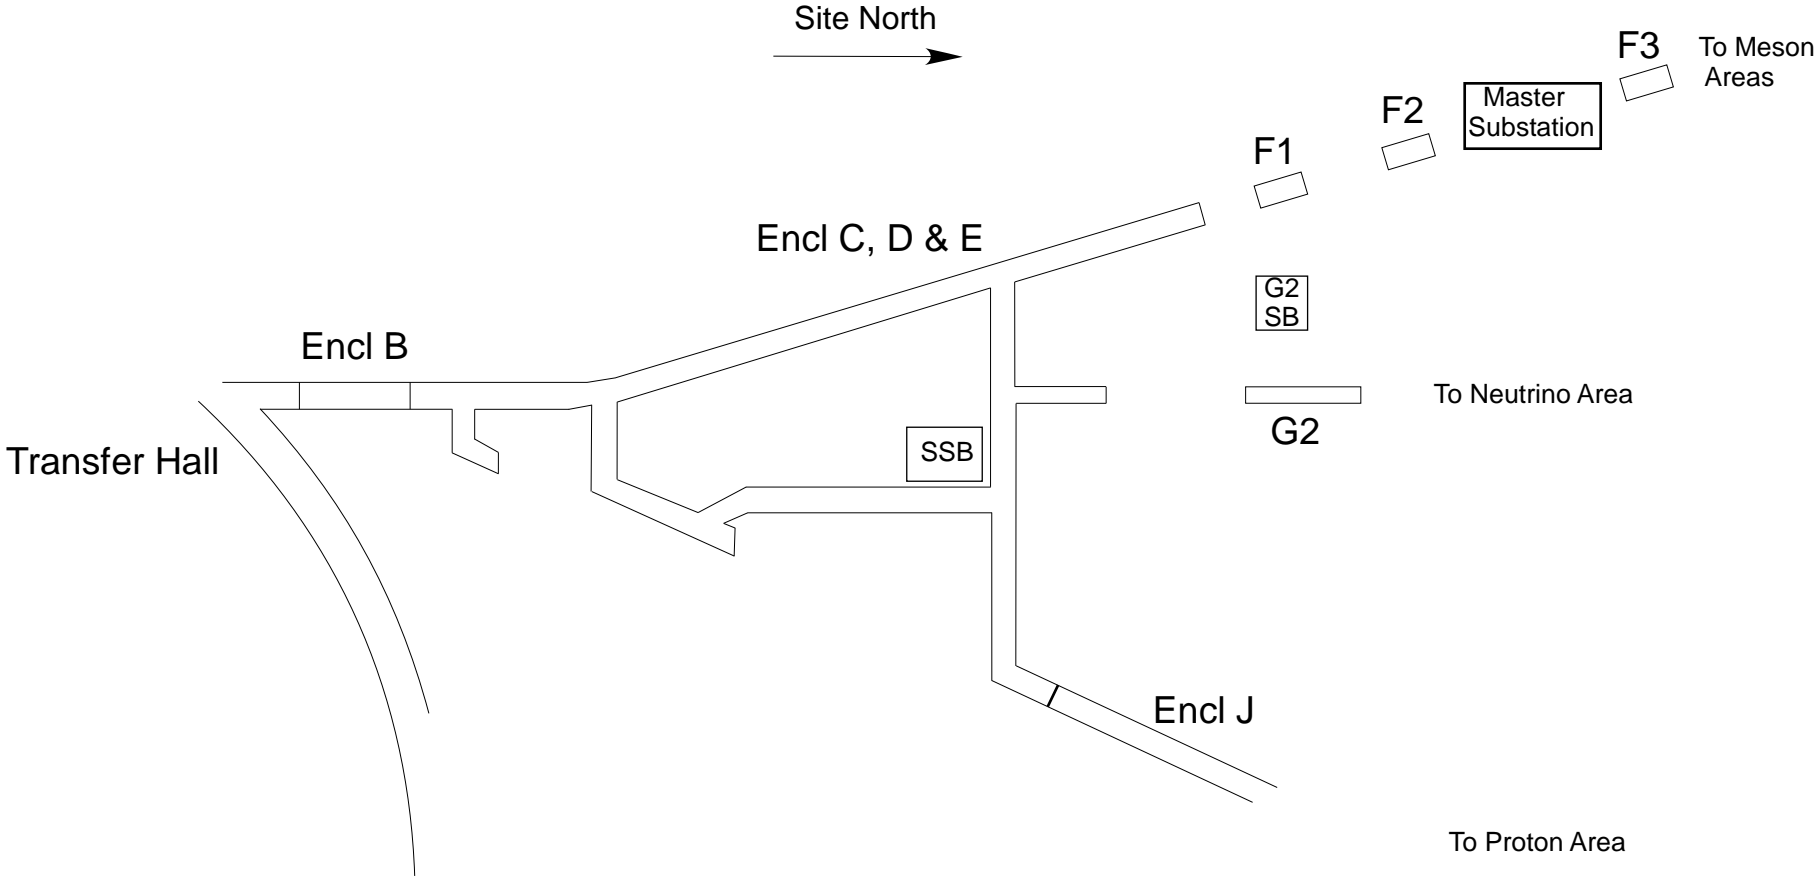

Switchyard

Site North

Switchyard Enclosure B

Notes:
Requires "Enclosure B" key to access.

Switchyard Enclosure C, D & E

Notes:

Enclosure requires "C D E & J" key to enter.

Switchyard Enclosure G2

Notes:
Requires "Encl G2" key to enter

Switchyard Enclosure F1 (F1 Manhole)

Site North

Notes:
Requires "Manhole F1" key to access.

Switchyard F2 & F3 Manholes

Site North
→

Notes:

F2 is located east of the Master Substation.

F3 is on the west side of the Meson berm, south of M01.

Both require "Manhole F2 F3" key to access.

Both are confined spaces & require confined space key to access.

F3 also requires a Rad Fence key.