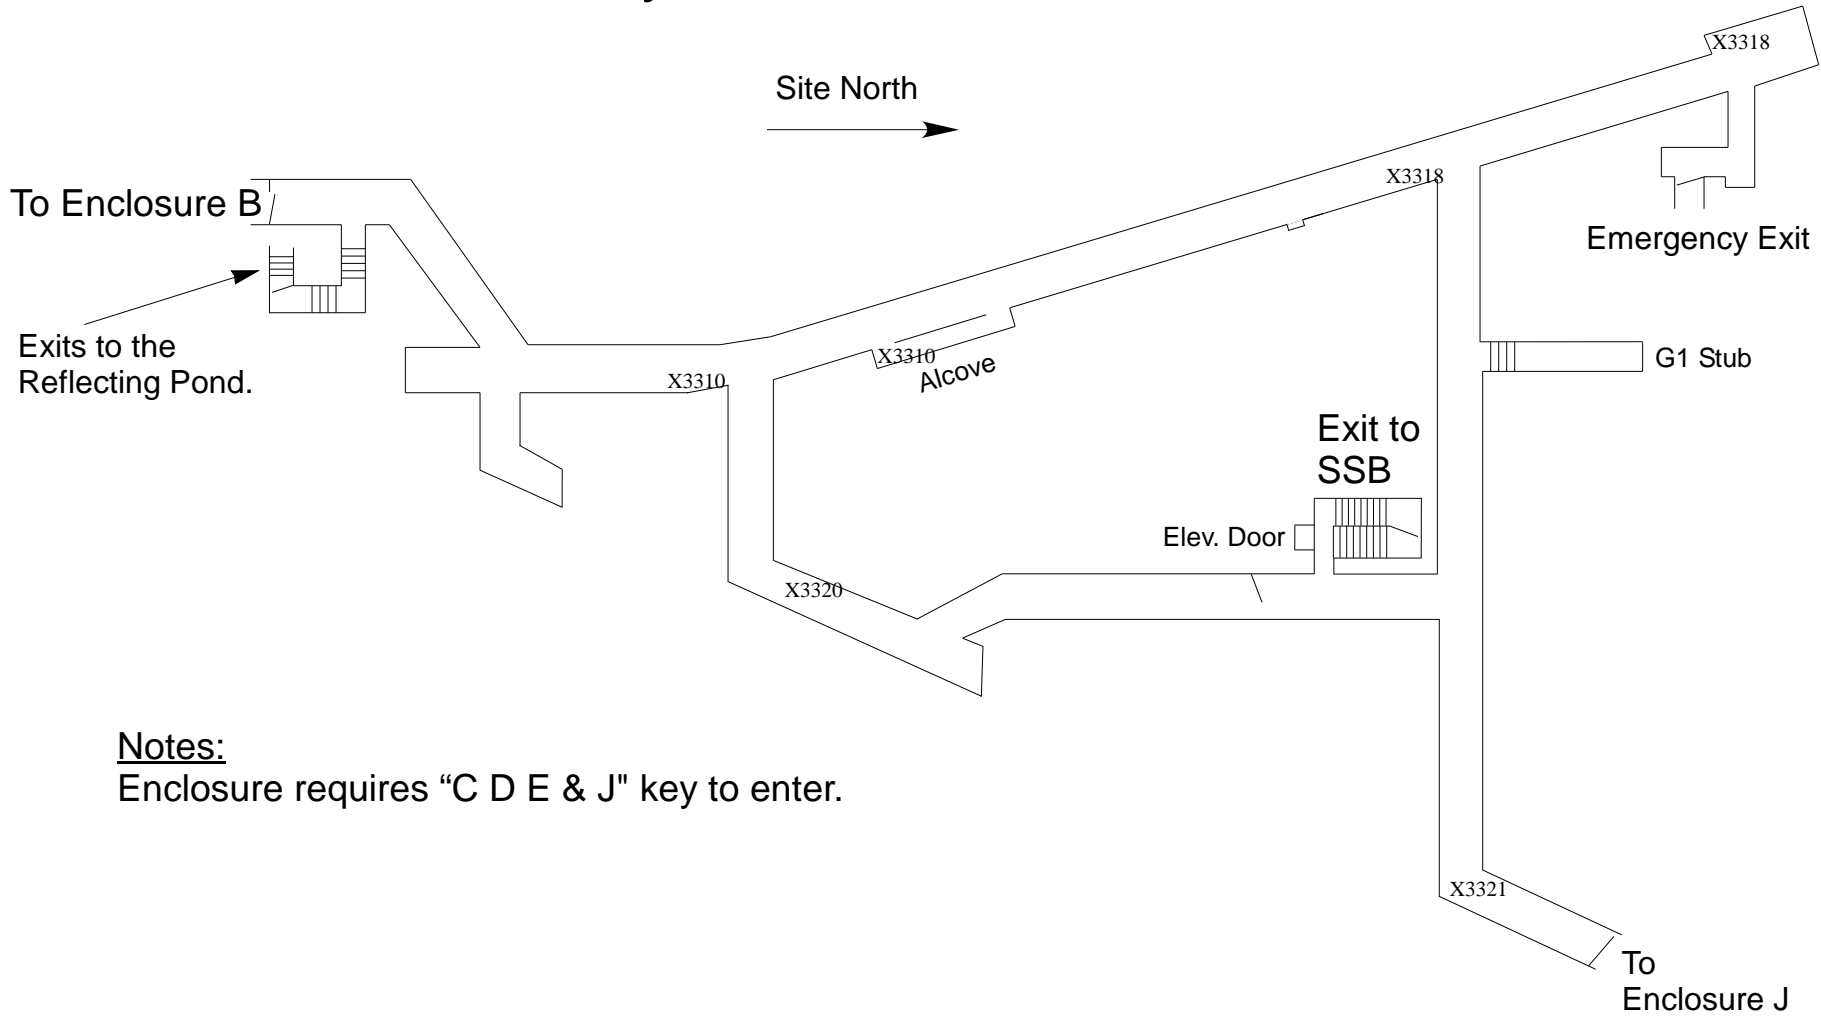

Switchyard

Site North

Switchyard Enclosure B

Notes:
Requires "Enclosure B" key to access.

Switchyard Enclosure C, D & E

Notes:

Enclosure requires "C D E & J" key to enter.

Switchyard Enclosure G2

Notes:
Requires "Encl G2" key to enter

Switchyard Enclosure F1 (F1 Manhole)

Site North

Notes:
Requires "Manhole F1" key to access.

Switchyard F2 & F3 Manholes

Site North
→

Notes:

F2 is located east of the Master Substation.

F3 is on the west side of the Meson berm, south of M01.

Both require "Manhole F2 F3" key to access.

Both are confined spaces & require confined space key to access.

F3 also requires a Rad Fence key.