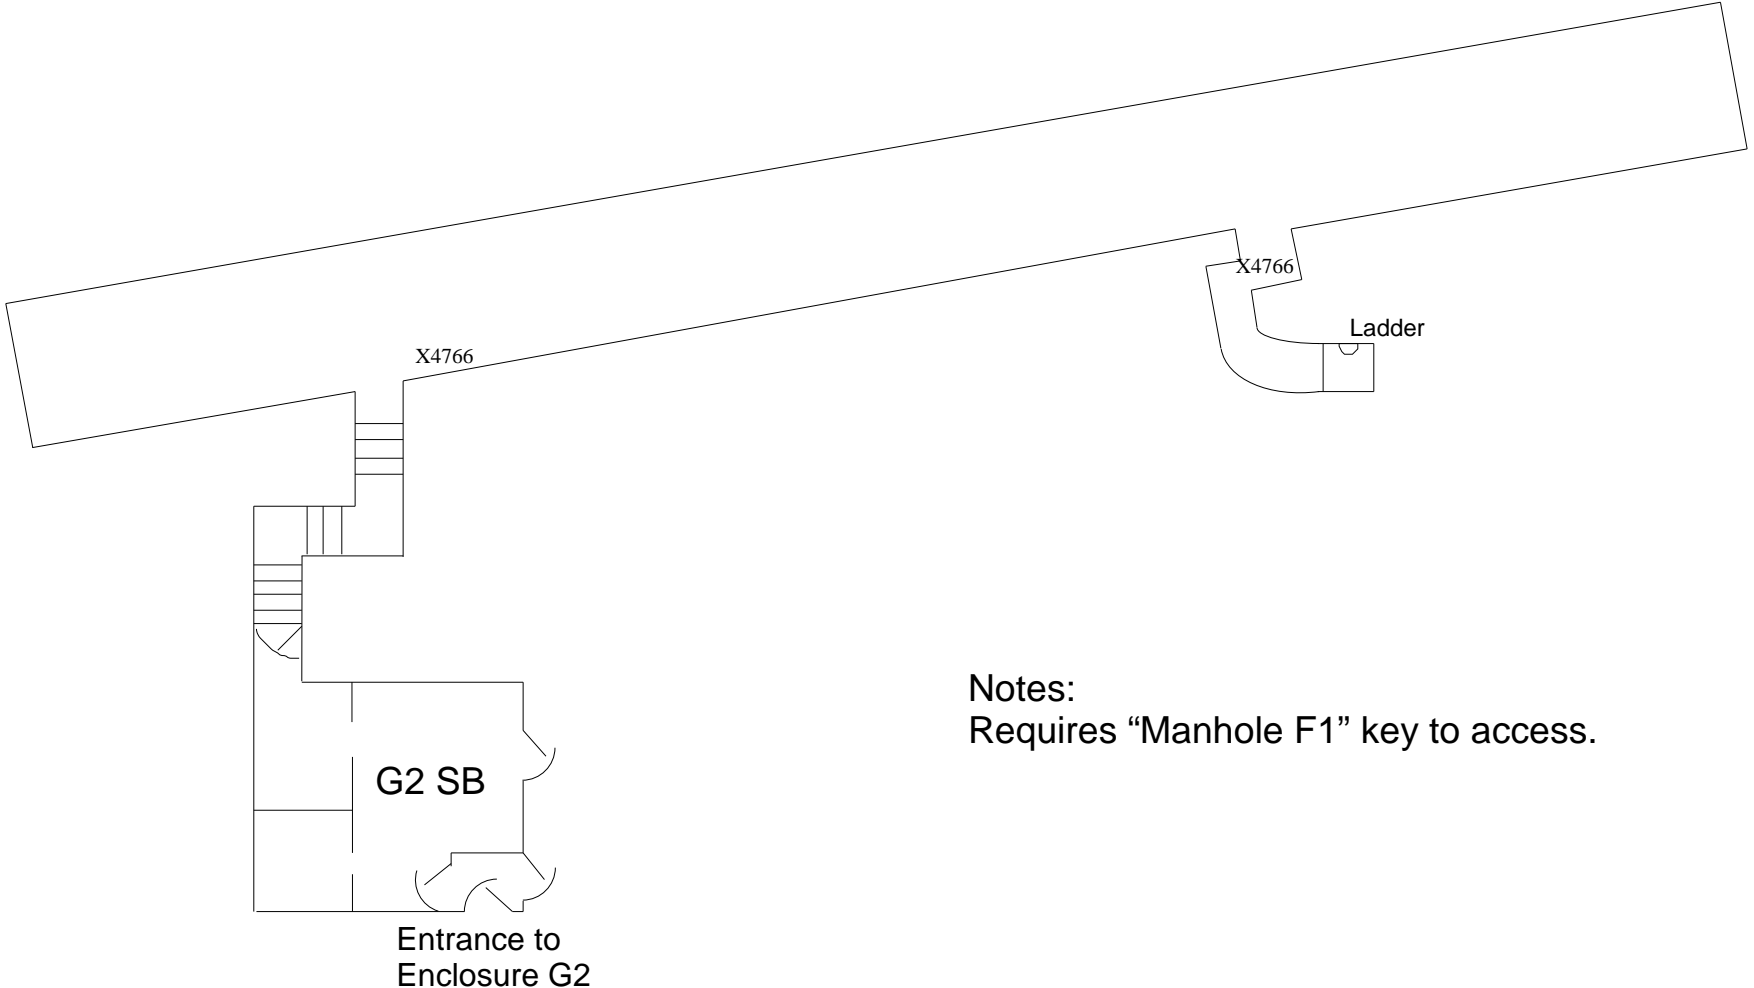

Switchyard

Site North

Switchyard Enclosure B

Notes:
Requires "Enclosure B" key to access.

Switchyard Enclosure C, D & E

Notes:

Enclosure requires "C D E & J" key to enter.

Switchyard Enclosure G2

Notes:
Requires "Encl G2" key to enter

Switchyard Enclosure F1 (F1 Manhole)

Site North

Notes:
Requires "Manhole F1" key to access.

Switchyard F2 & F3 Manholes

Site North
→

Notes:

F2 is located east of the Master Substation.

F3 is on the west side of the Meson berm, south of M01.

Both require "Manhole F2 F3" key to access.

Both are confined spaces & require confined space key to access.

F3 also requires a Rad Fence key.