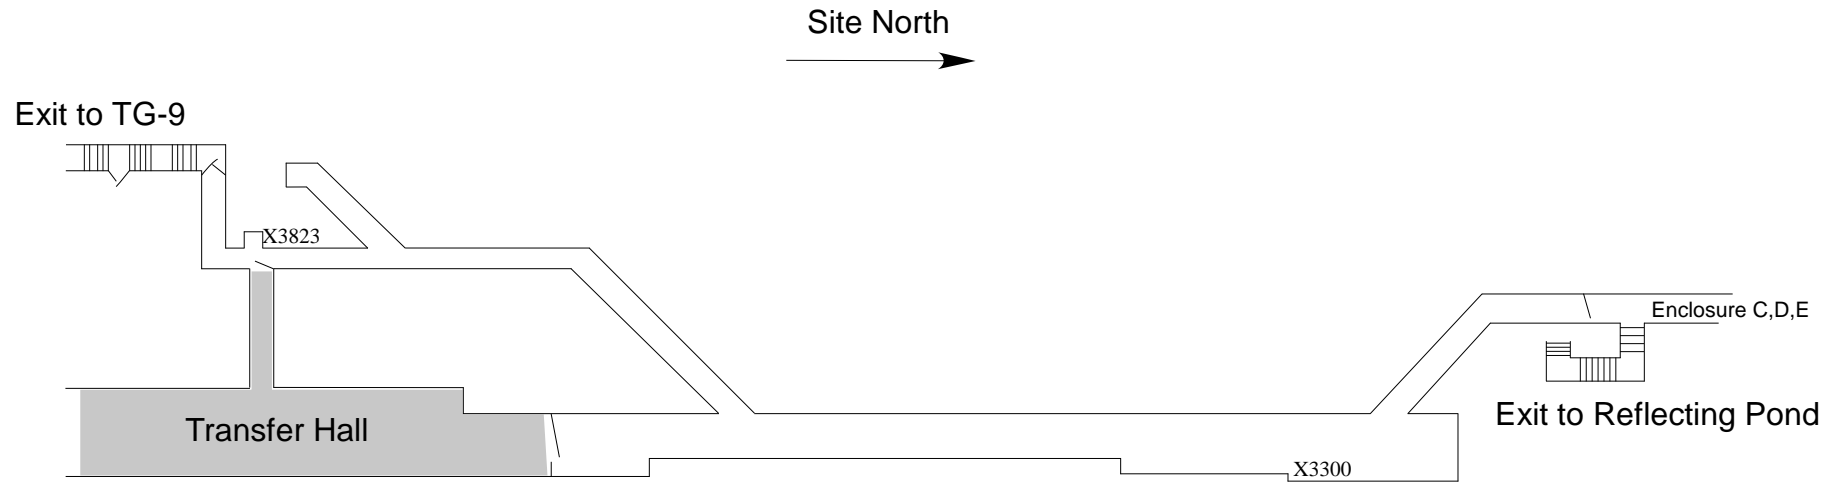

Switchyard

Site North

Switchyard Enclosure B

Notes:
Requires "Enclosure B" key to access.

Switchyard Enclosure C, D & E

Notes:

Enclosure requires "C D E & J" key to enter.

Switchyard Enclosure G2

Notes:
Requires "Encl G2" key to enter

Switchyard Enclosure F1 (F1 Manhole)

Site North

Notes:
Requires "Manhole F1" key to access.

Switchyard F2 & F3 Manholes

Site North
→

Notes:

F2 is located east of the Master Substation.

F3 is on the west side of the Meson berm, south of M01.

Both require "Manhole F2 F3" key to access.

Both are confined spaces & require confined space key to access.

F3 also requires a Rad Fence key.