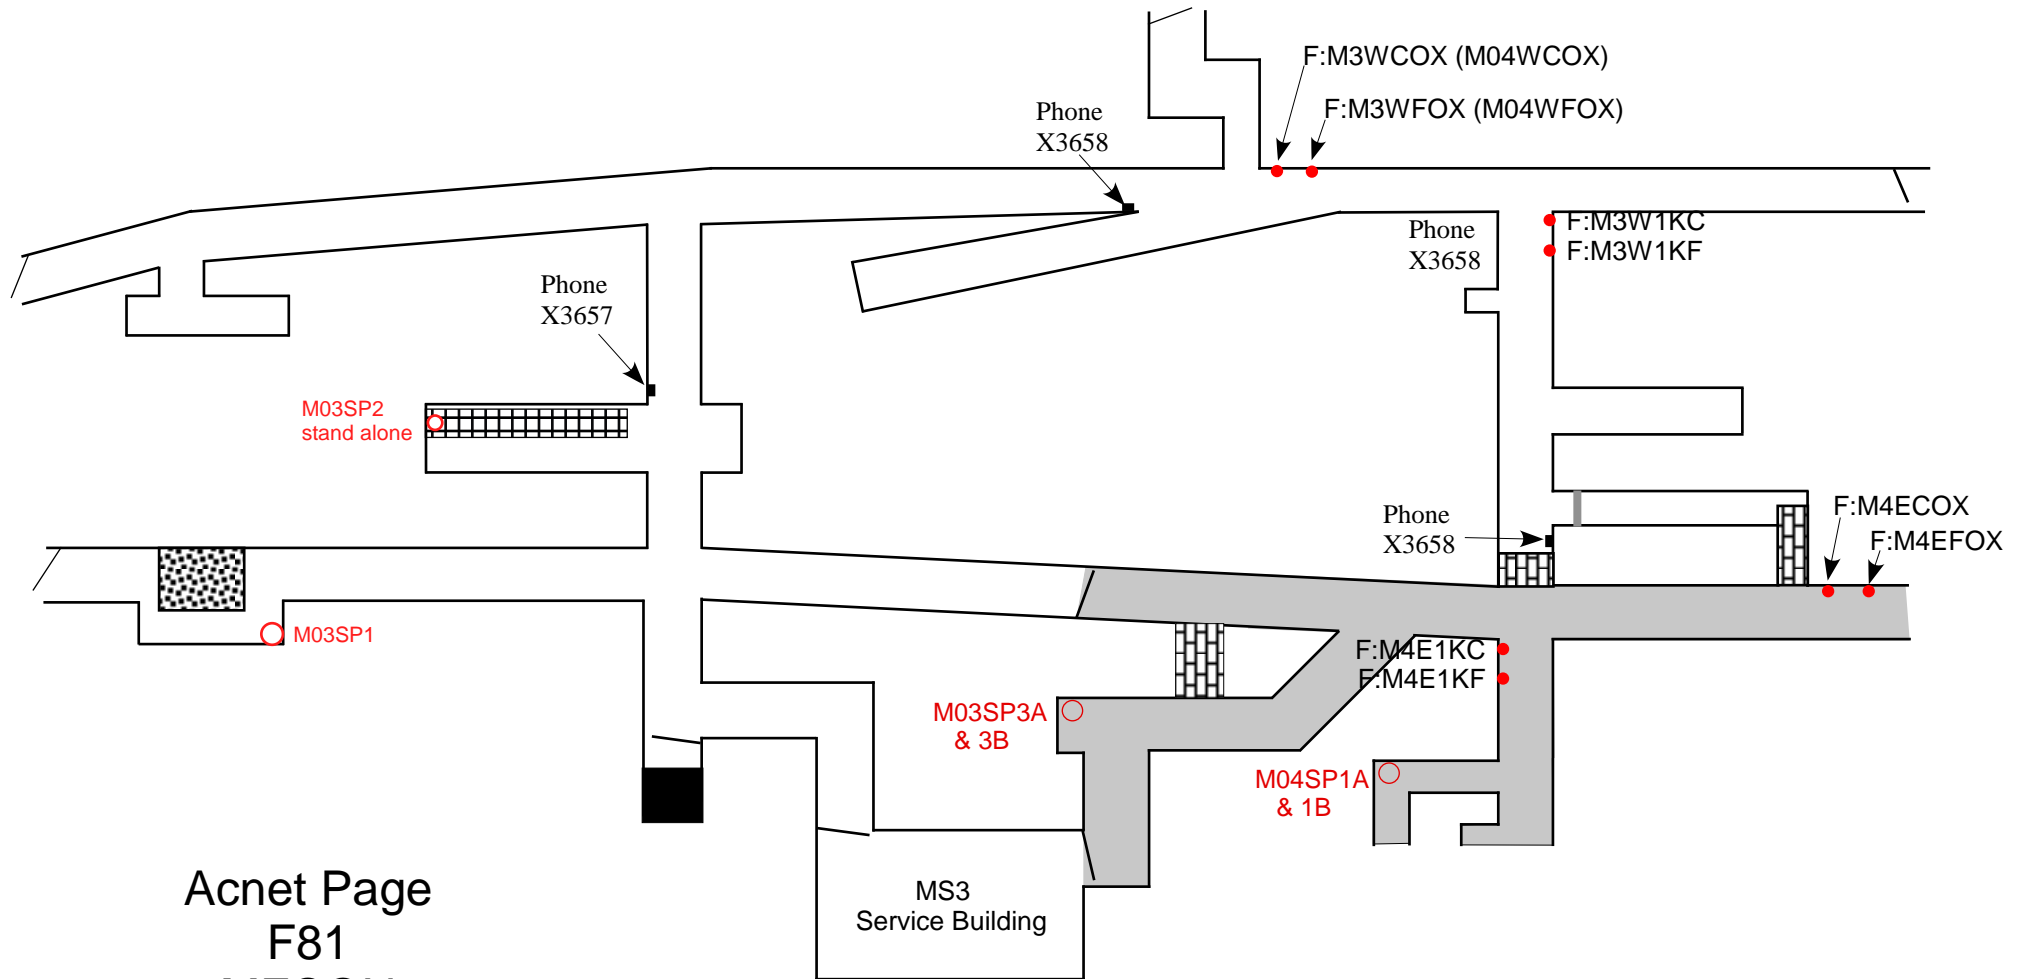

AD Enclosure - M03-M04 ODH Head Locations

ODH Chassis located in MCC control Room

Acnet Page
F81
MESON
<1>