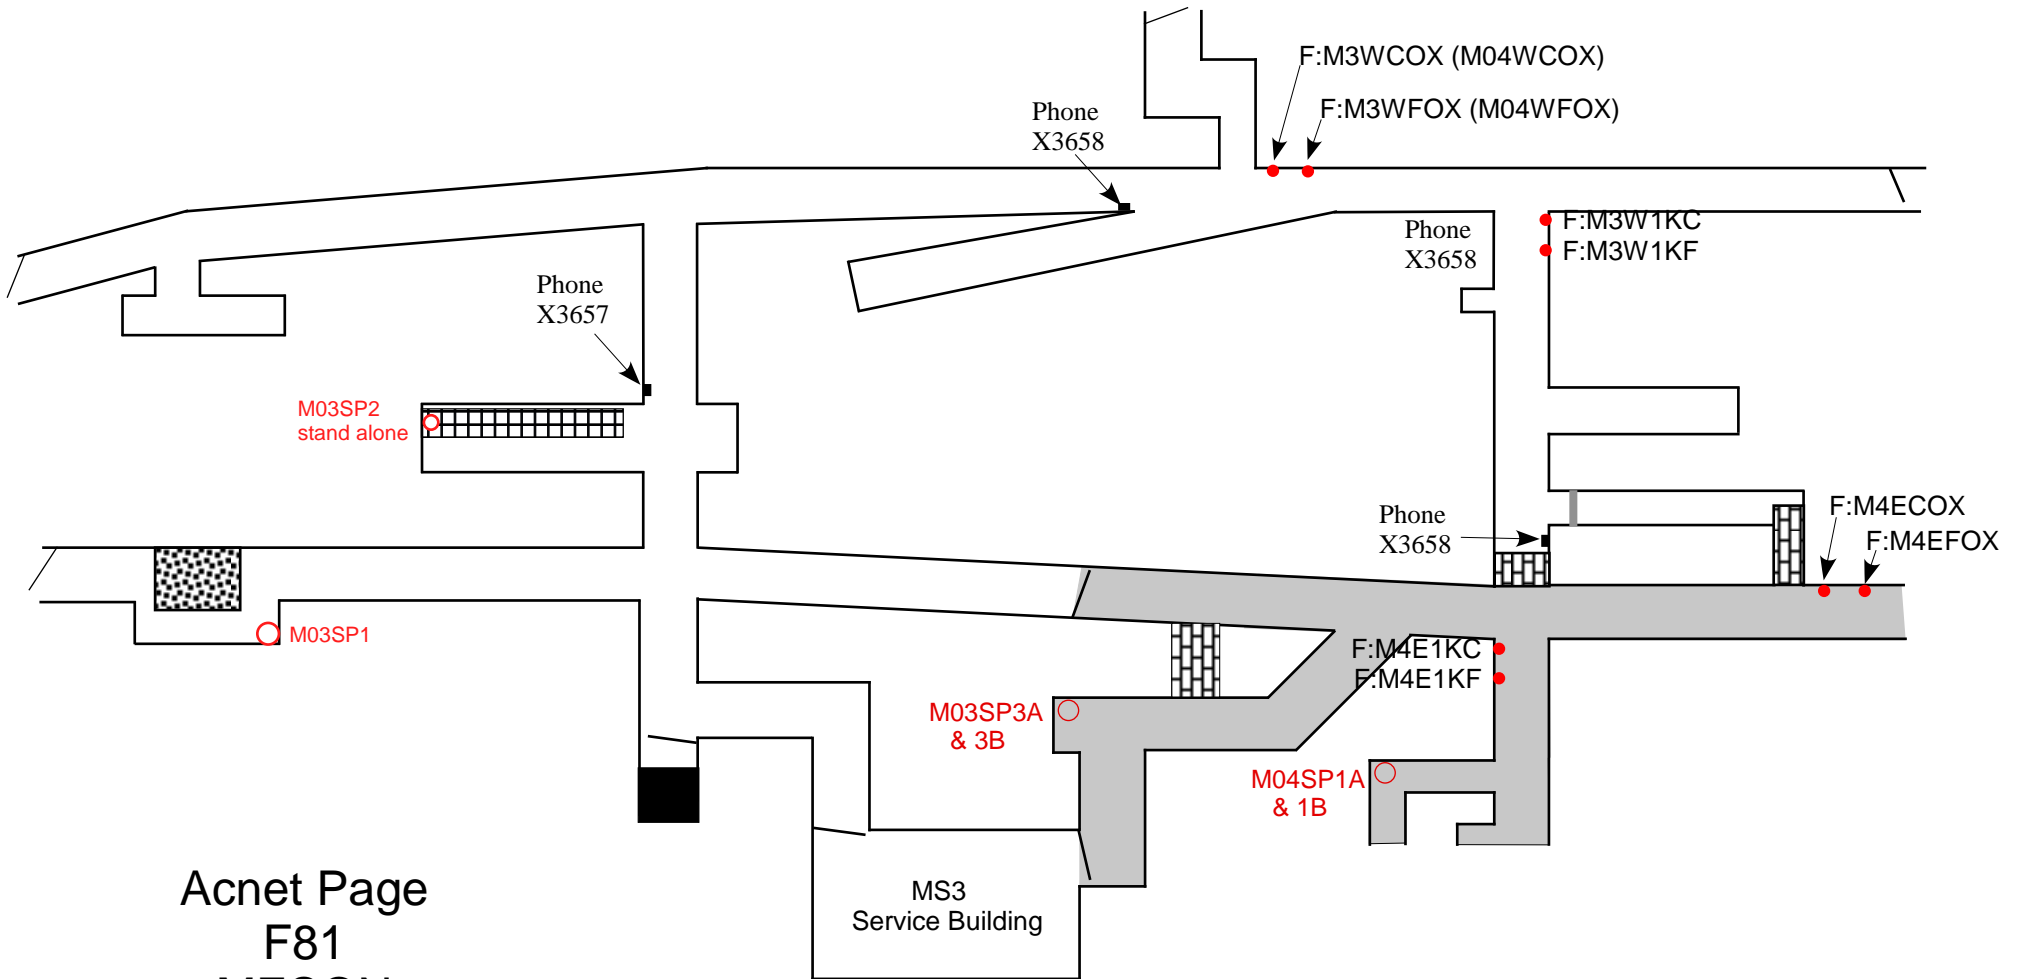

# AD Enclosure - M03-M04 ODH Head Locations

ODH Chassis located in MCC control Room

Acnet Page  
F81  
MESON  
<1>