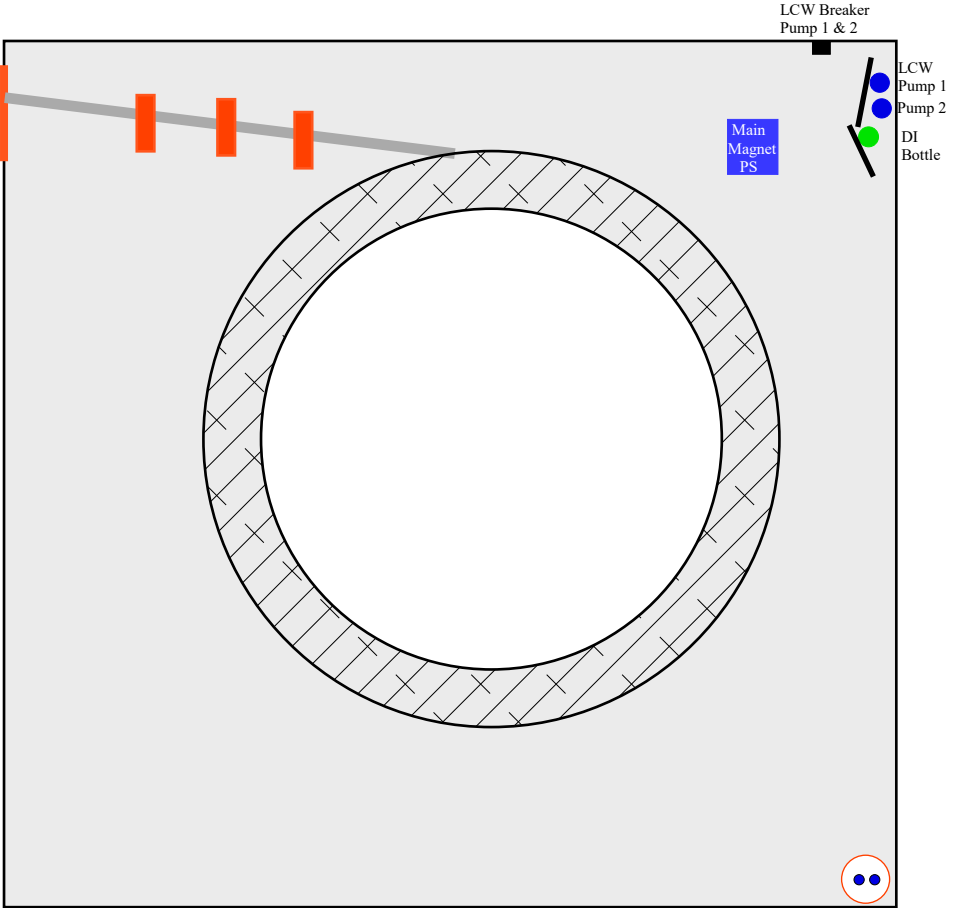

AD Enclosure - Muon MC-1 - Sump Locations

Lower level

M209SP01
M209SP02

Upper level