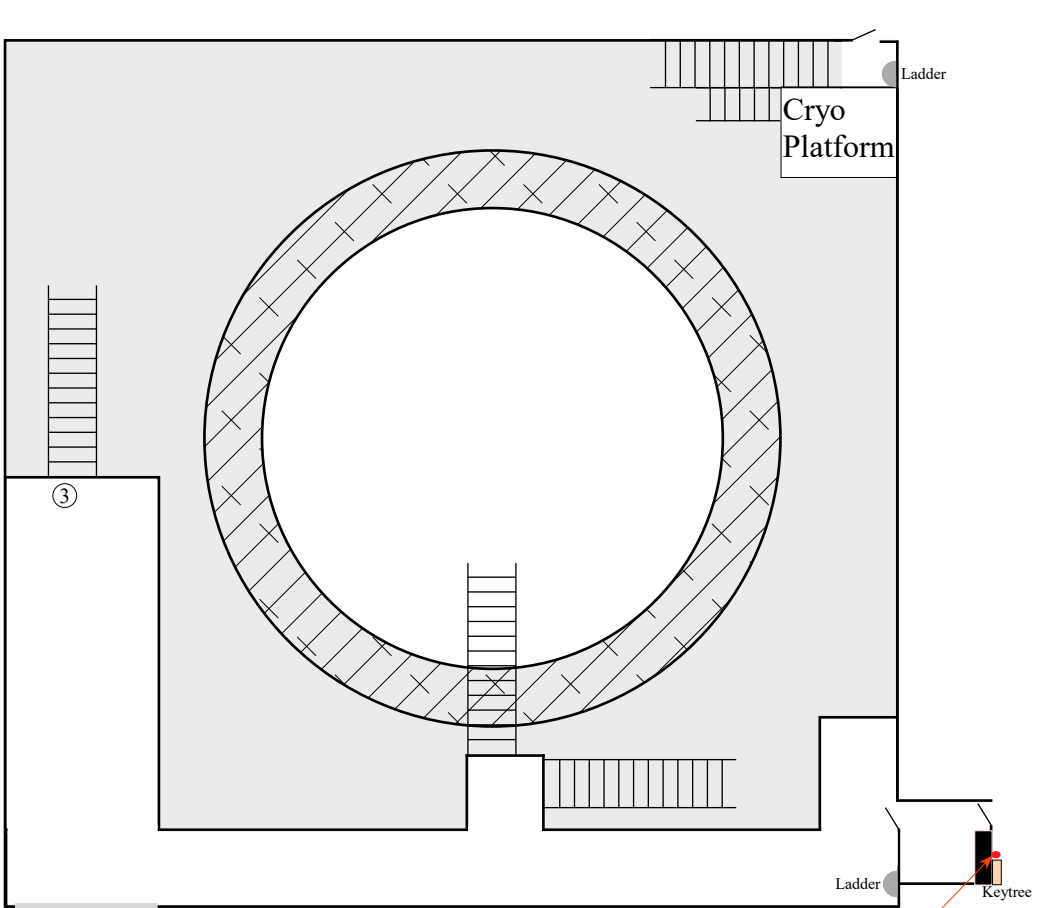

AD Enclosure - Muon MC-1 - Sump Locations

Lower level

M209SP01
M209SP02

Upper level